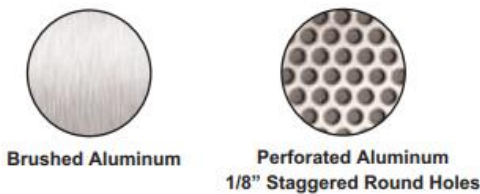

ACCREDITED
HOME ELEVATOR COMPANY

Accordion Gates

Natural Hardwood

Panel Connectors

*Also available in hard-hinge connectors -Dark Brown or Gray

Hinges

Vinyl Laminate

Aluminum

Acrylic

Accredited Home Elevator Company

www.accelelevator.com   (800) 488 5905

AHE | 127 S Main Street Barnegat, NJ 08005 | marketing@accelelevator.com