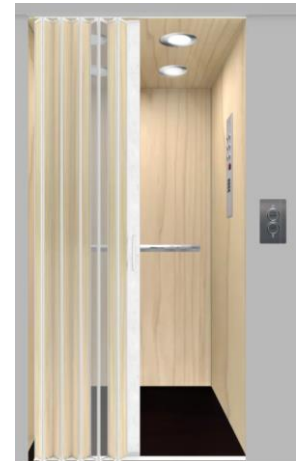

ACCREDITED
HOME ELEVATOR COMPANY

Accordion Gates

Natural Hardwood

Panel Connectors

**Also available in hard-hinge connectors -Dark Brown or Gray*

Hinges

Shown in Black

Vinyl Laminate