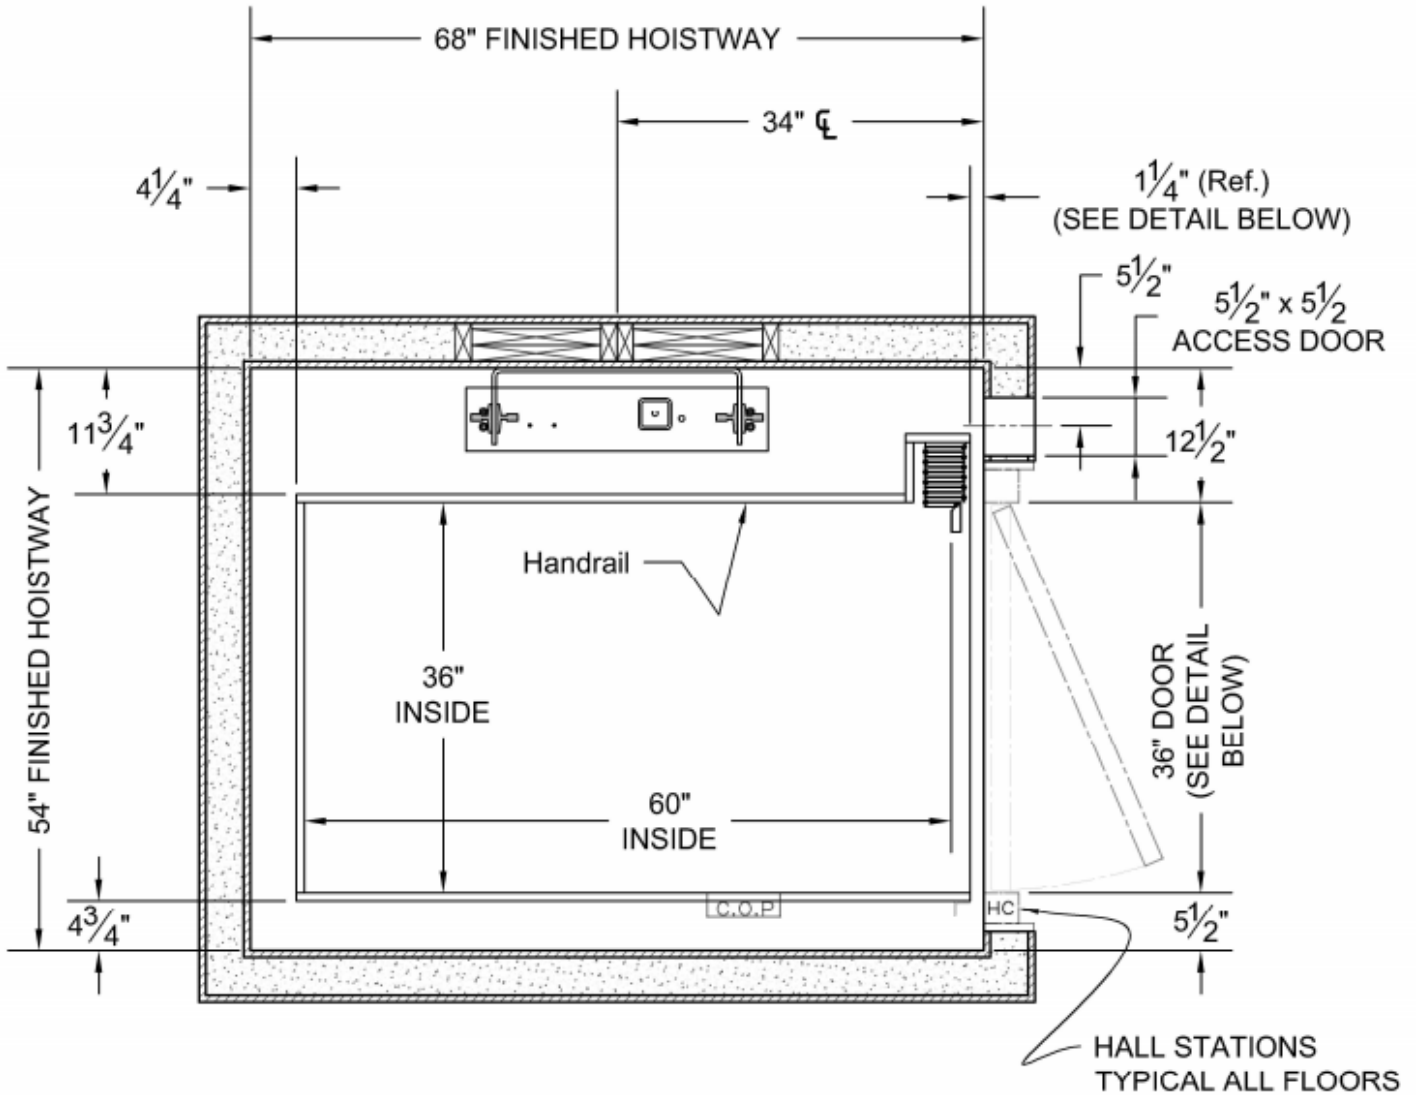

ACCREDITED
HOME ELEVATOR COMPANY

RAILS RIGHT

36 X 60 (15 sq ft)

Accredited Home Elevator Company

www.accelelevator.com (800) 488 5905

AHE | 127 S Main Street Barnegat, NJ 08005 | marketing@accelelevator.com