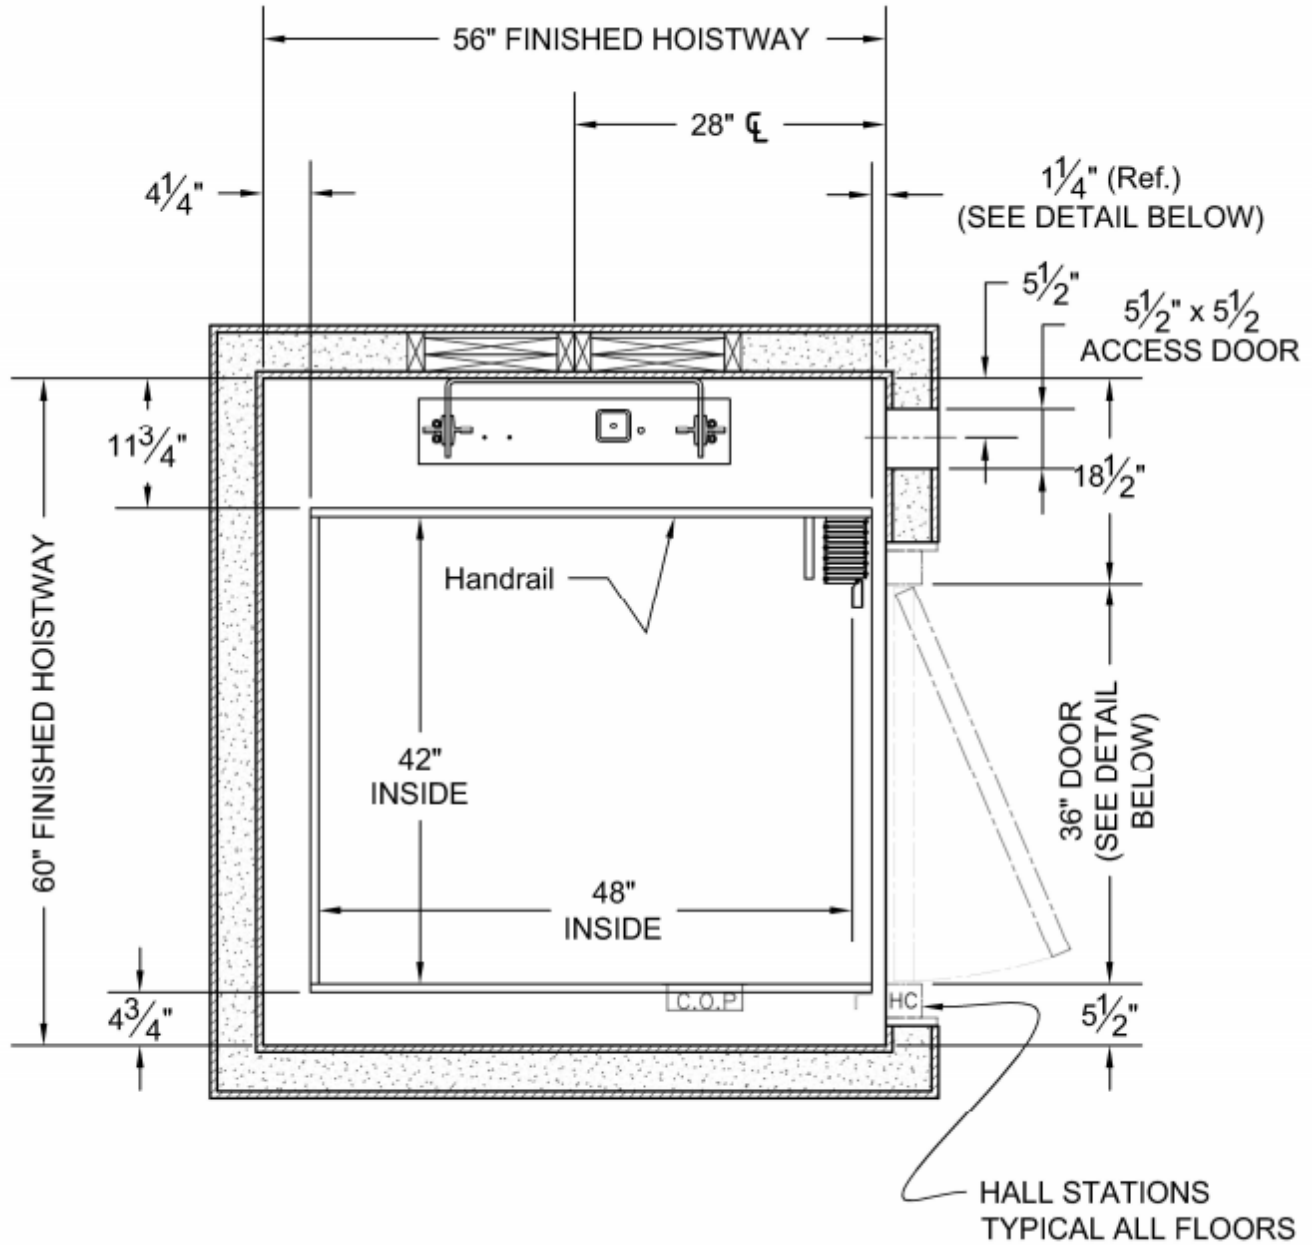

ACCREDITED
HOME ELEVATOR COMPANY

RAILS RIGHT

42 X 48 Cab (14 sq ft)

Accredited Home Elevator Company

www.accelelevator.com (800) 488 5905

AHE | 127 S Main Street Barnegat, NJ 08005 | marketing@accelelevator.com