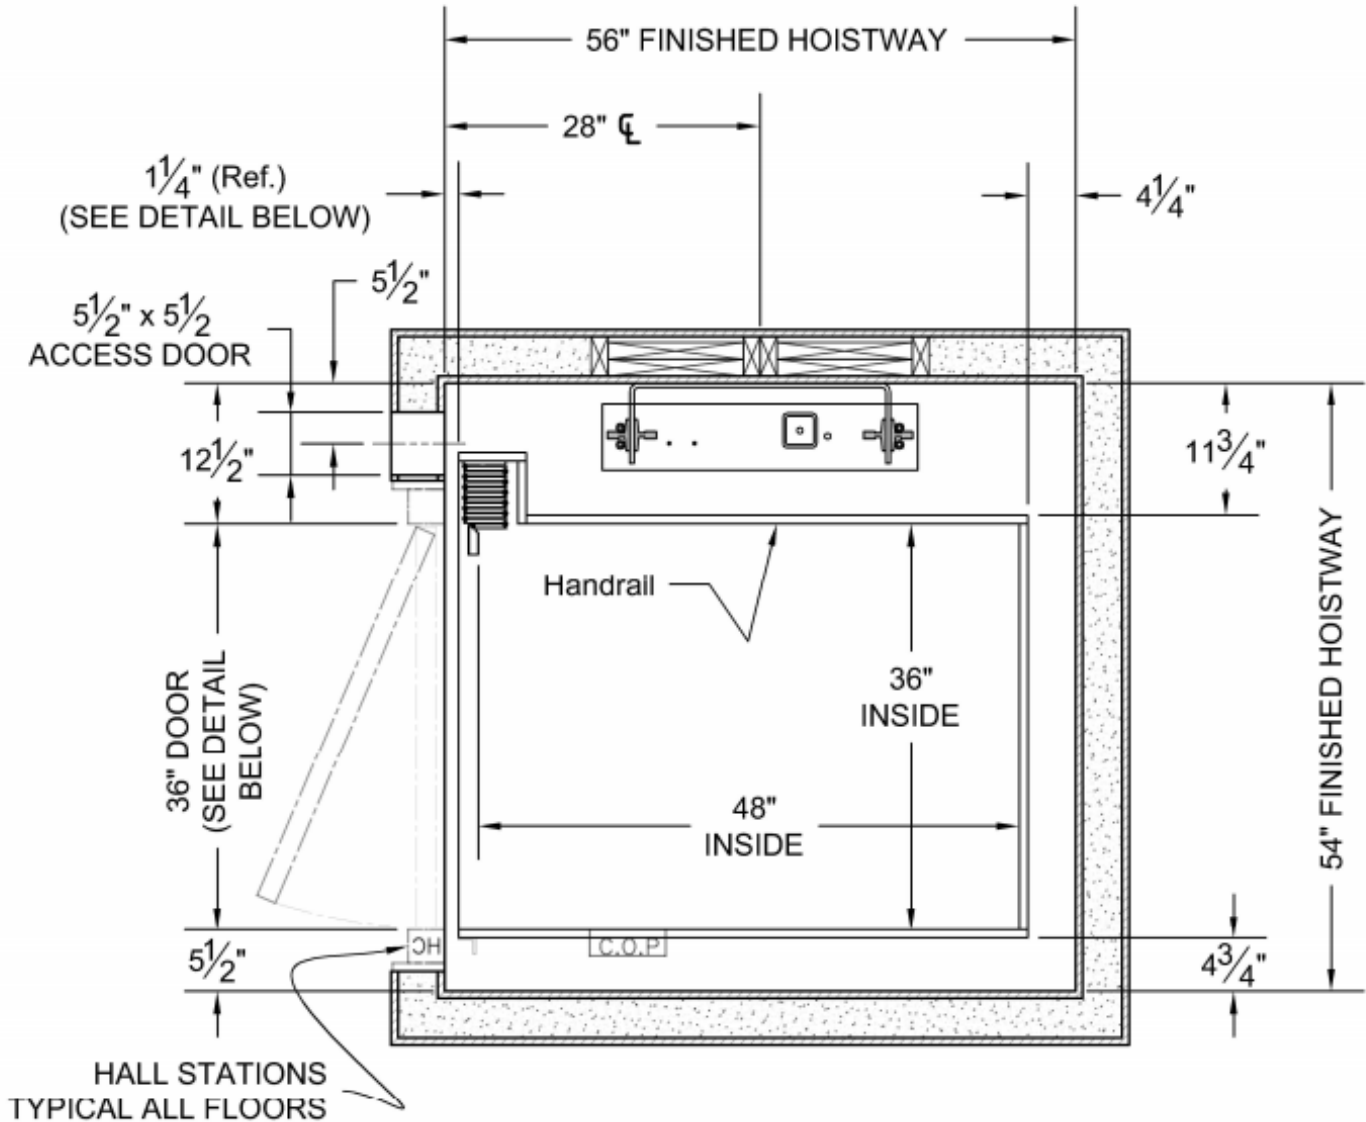

# RAILS LEFT

**36 X 48 (12 sq ft)**

Accredited Home Elevator Company

[www.accelelevator.com](http://www.accelelevator.com) (800) 488 5905

AHE | 127 S Main Street Barnegat, NJ 08005 | [marketing@accelelevator.com](mailto:marketing@accelelevator.com)