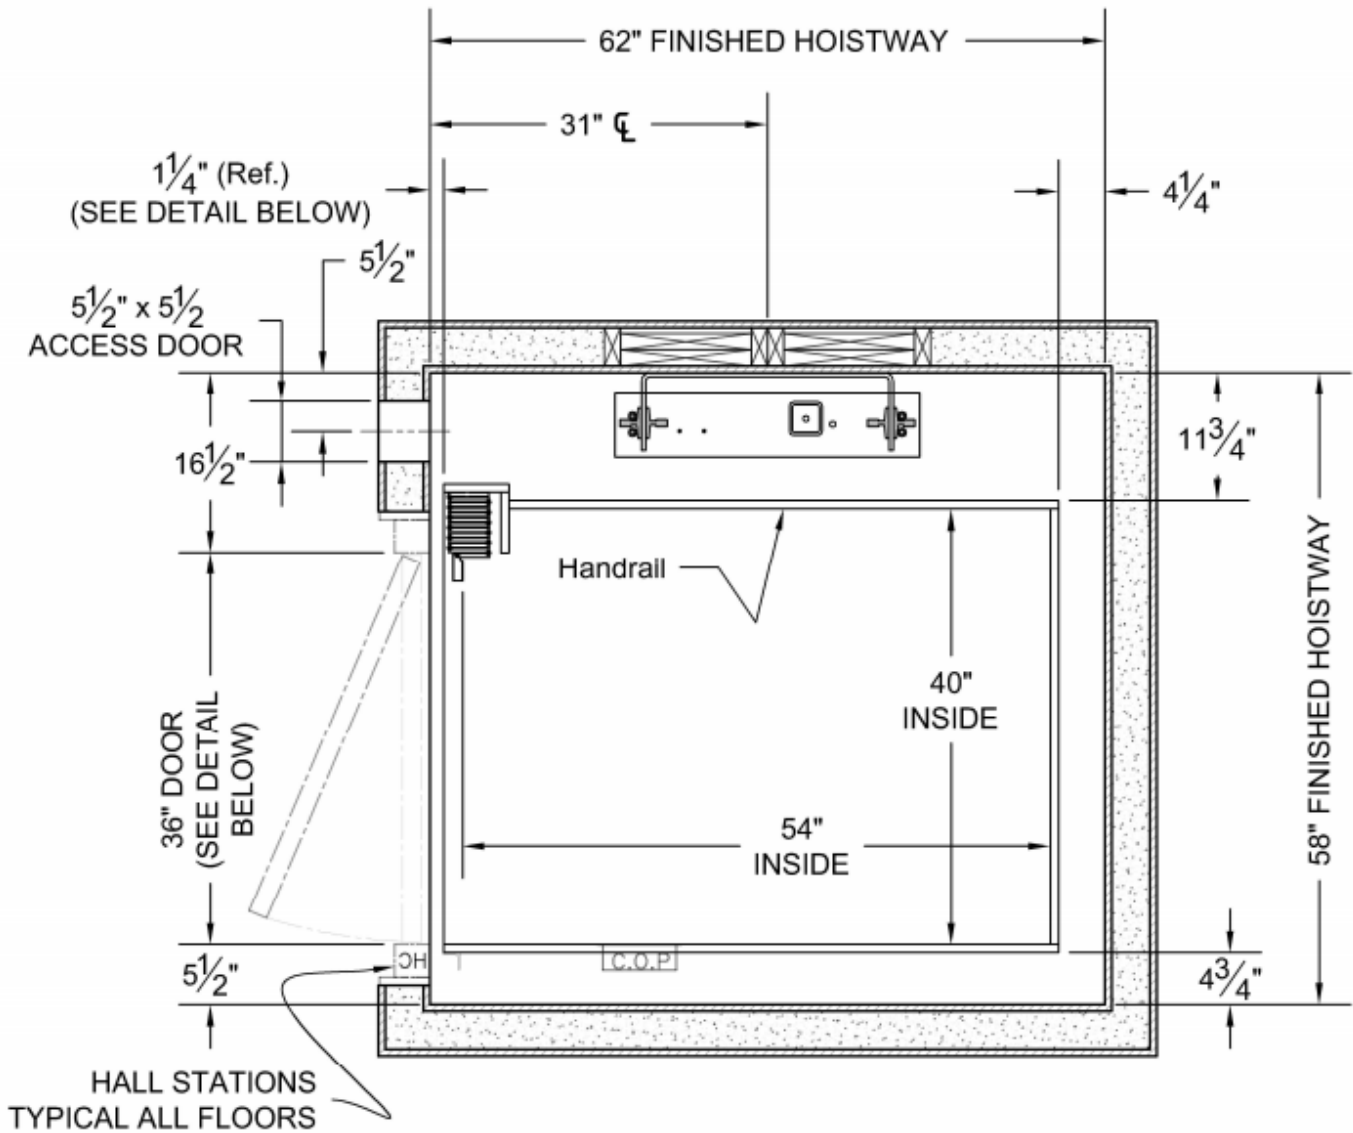

ACCREDITED
HOME ELEVATOR COMPANY

RAILS LEFT

40 X 54 (15 sq ft)

Accredited Home Elevator Company

www.accelelevator.com (800) 488 5905

AHE | 127 S Main Street Barnegat, NJ 08005 | marketing@accelelevator.com