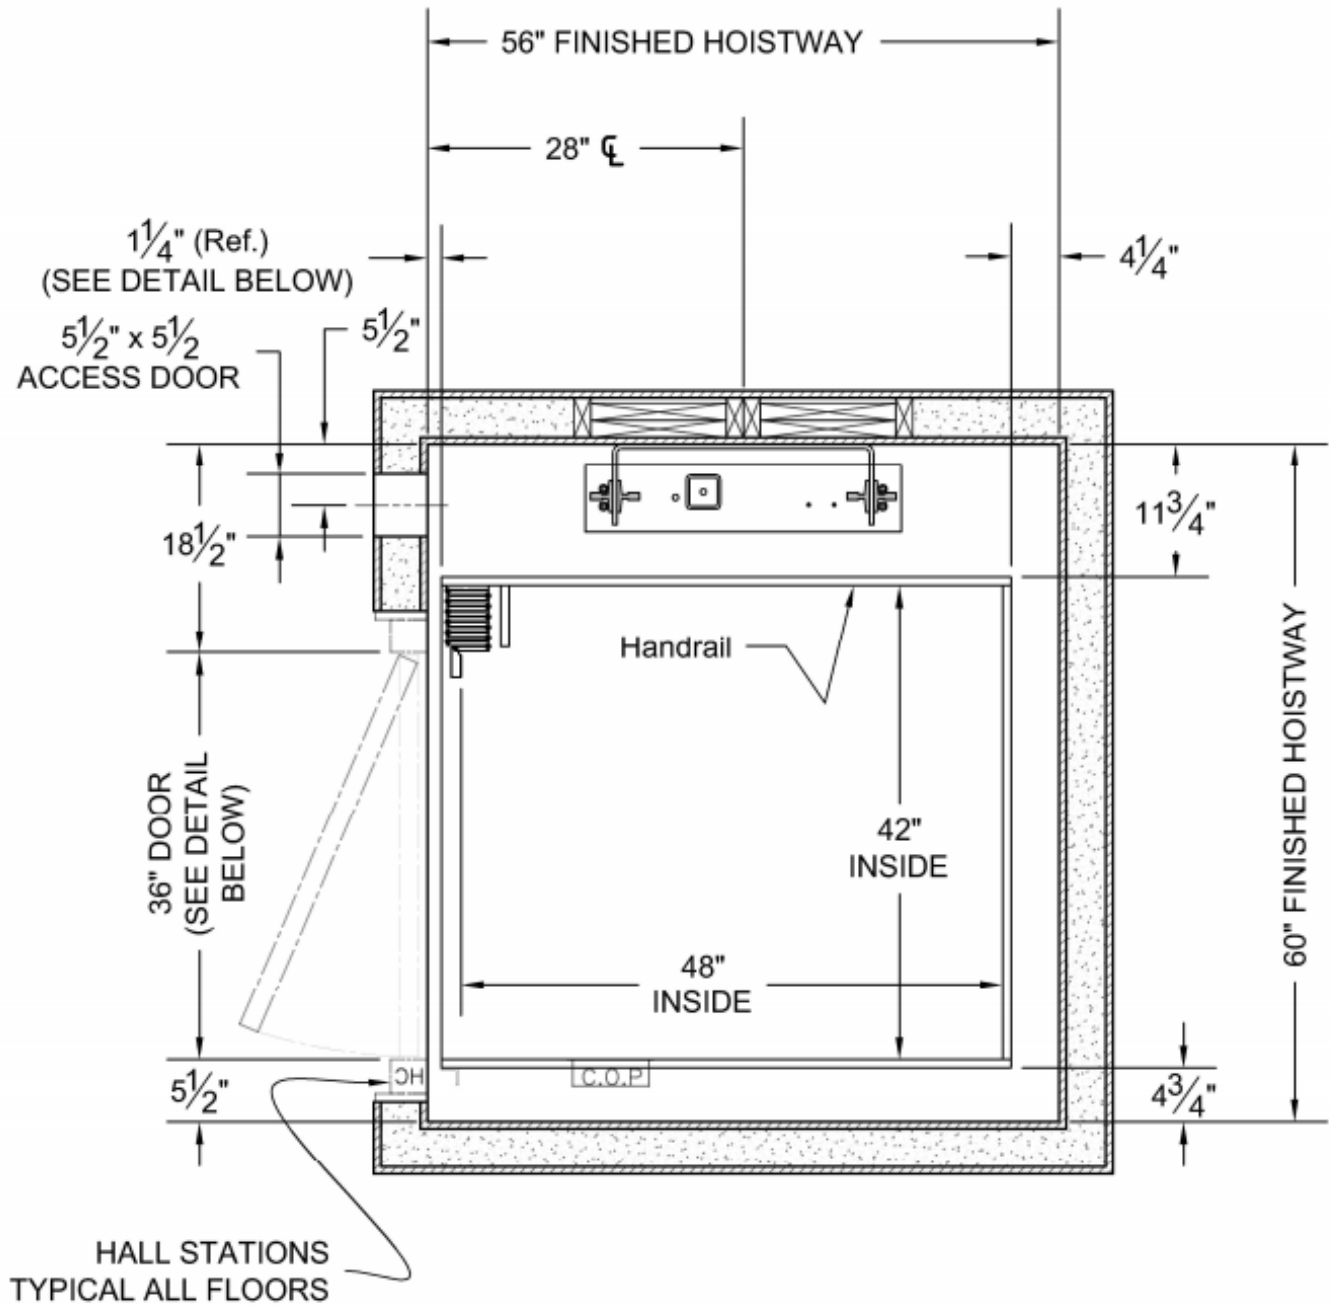

ACCREDITED
HOME ELEVATOR COMPANY

RAILS LEFT

42 X 48 (14 sq ft)

Accredited Home Elevator Company

www.accelelevator.com (800) 488 5905

AHE | 127 S Main Street Barnegat, NJ 08005 | marketing@accelelevator.com