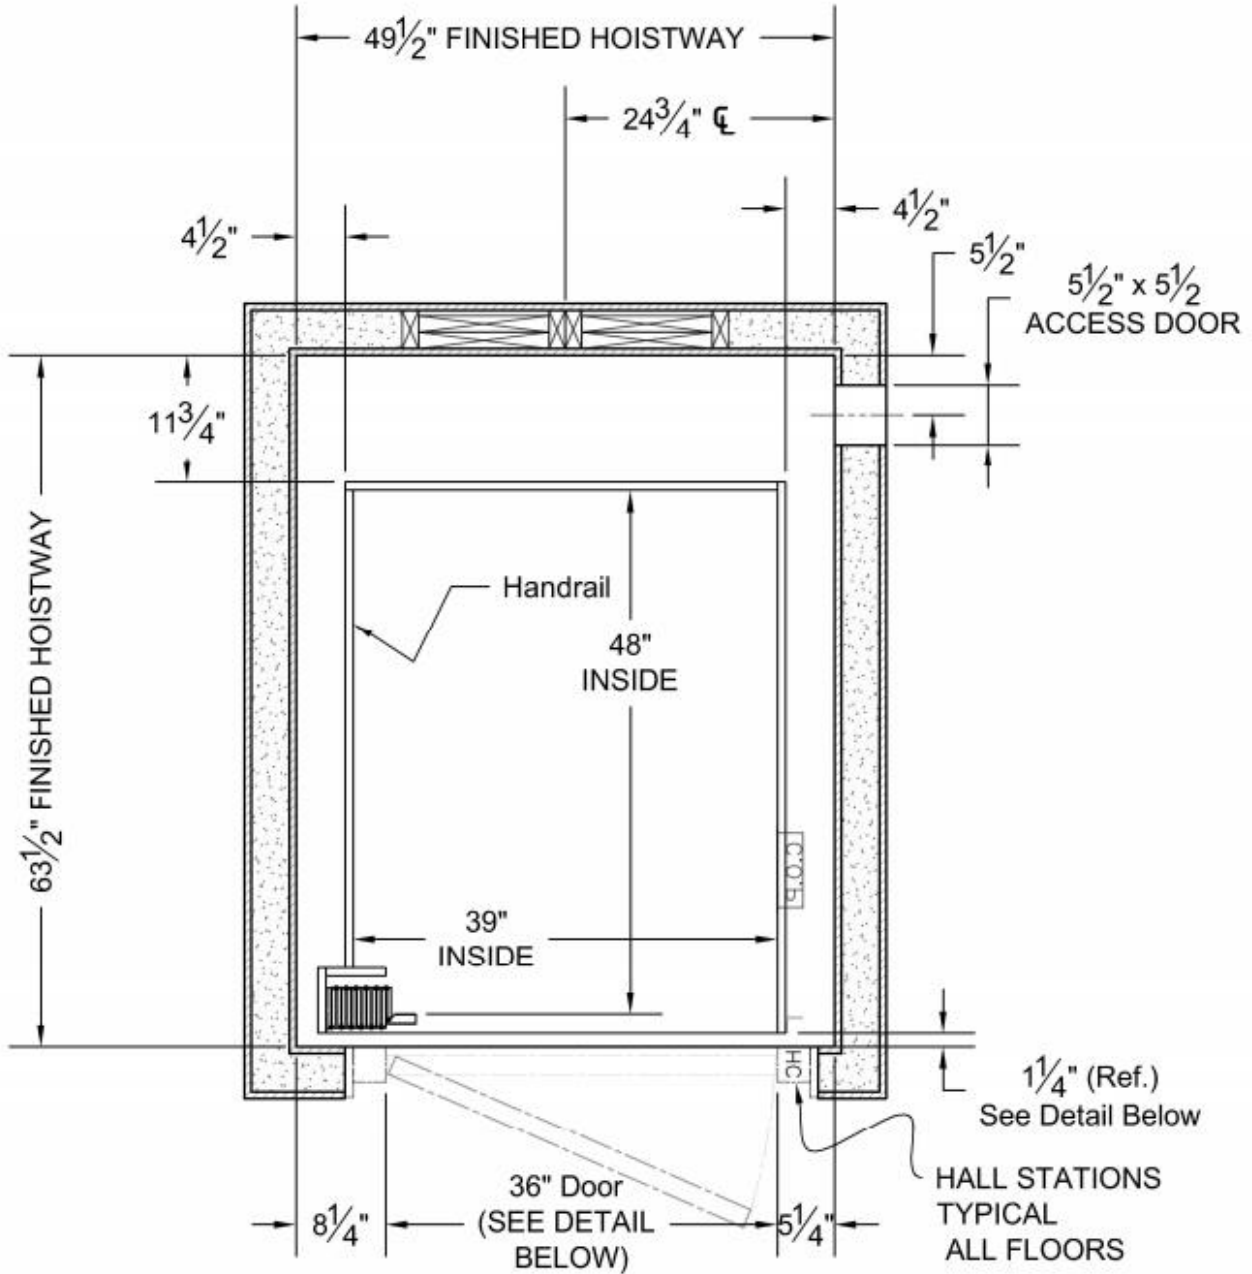

ACCREDITED
HOME ELEVATOR COMPANY

RAILS OPPOSITE DOOR OPENING

39 X 48 Cab (13 sq ft)

Accredited Home Elevator Company

www.accelelevator.com (800) 488 5905

AHE | 127 S Main Street Barnegat, NJ 08005 | marketing@accelelevator.com