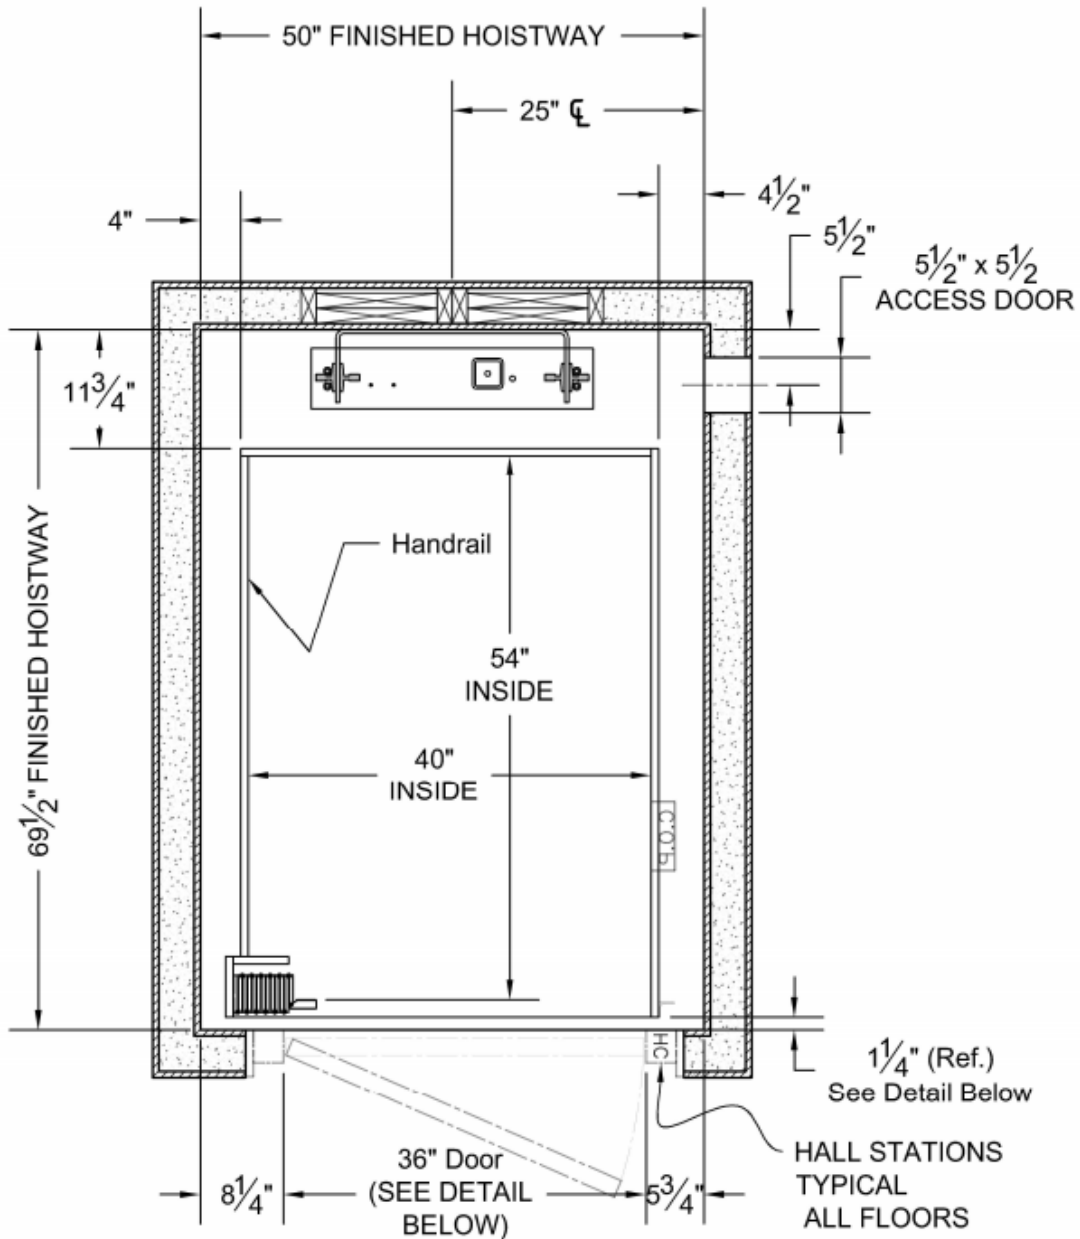

ACCREDITED
HOME ELEVATOR COMPANY

RAILS OPPOSITE DOOR OPENING

40 X 54 Cab (15 sq ft)

Accredited Home Elevator Company

www.accelelevator.com (800) 488 5905

AHE | 127 S Main Street Barnegat, NJ 08005 | marketing@accelelevator.com