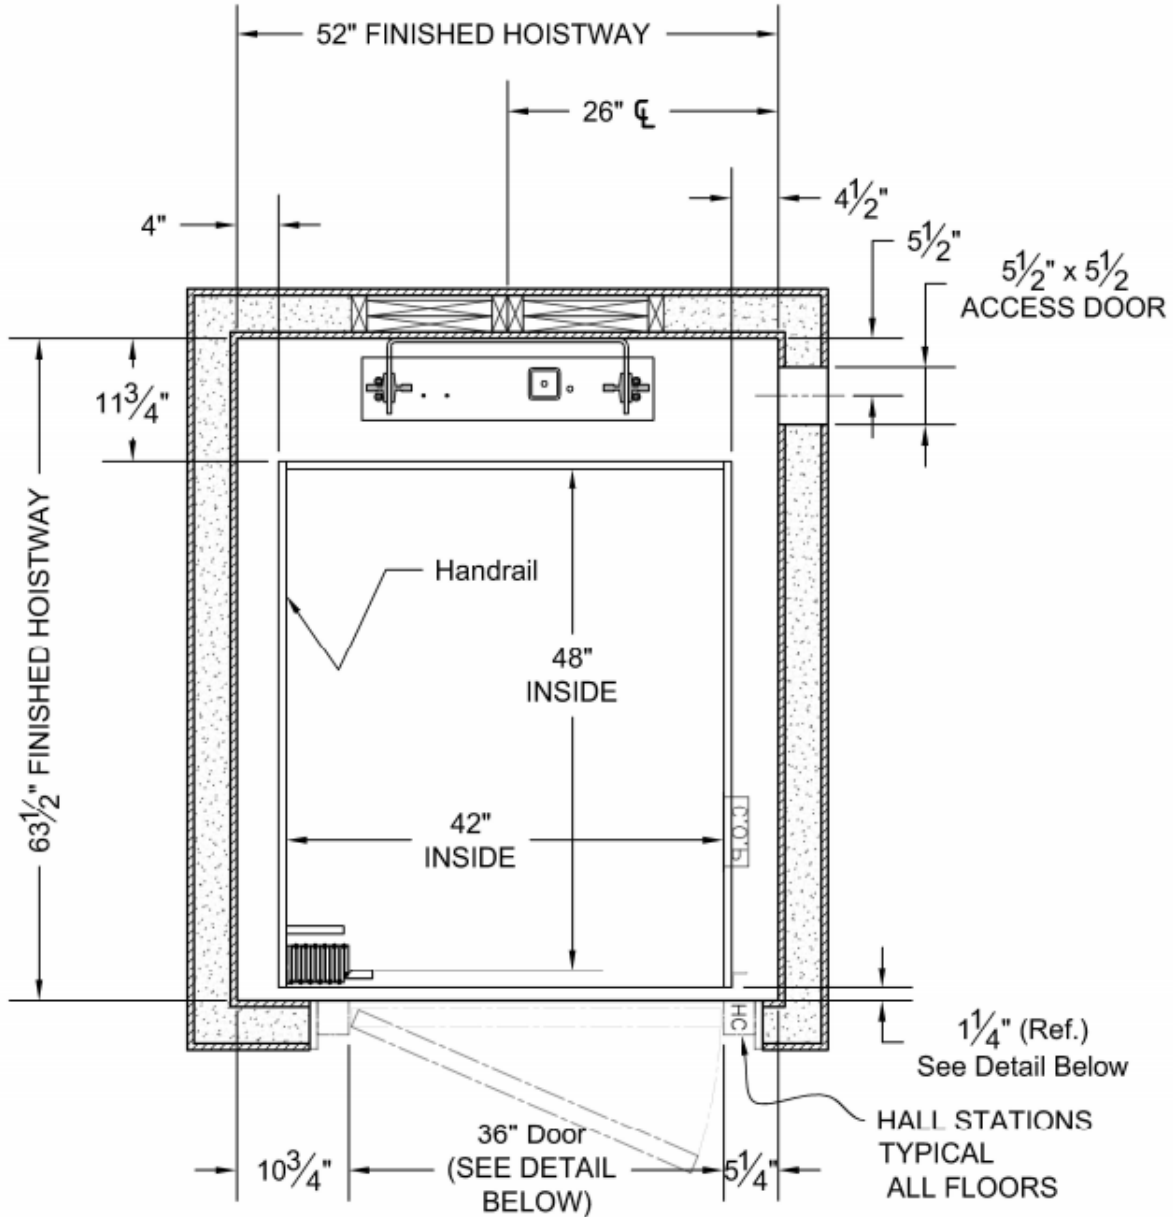

ACCREDITED
HOME ELEVATOR COMPANY

RAILS OPPOSITE DOOR OPENING

42 X 48 Cab (14 sq ft)

Accredited Home Elevator Company

www.accelelevator.com (800) 488 5905

AHE | 127 S Main Street Barnegat, NJ 08005 | marketing@accelelevator.com