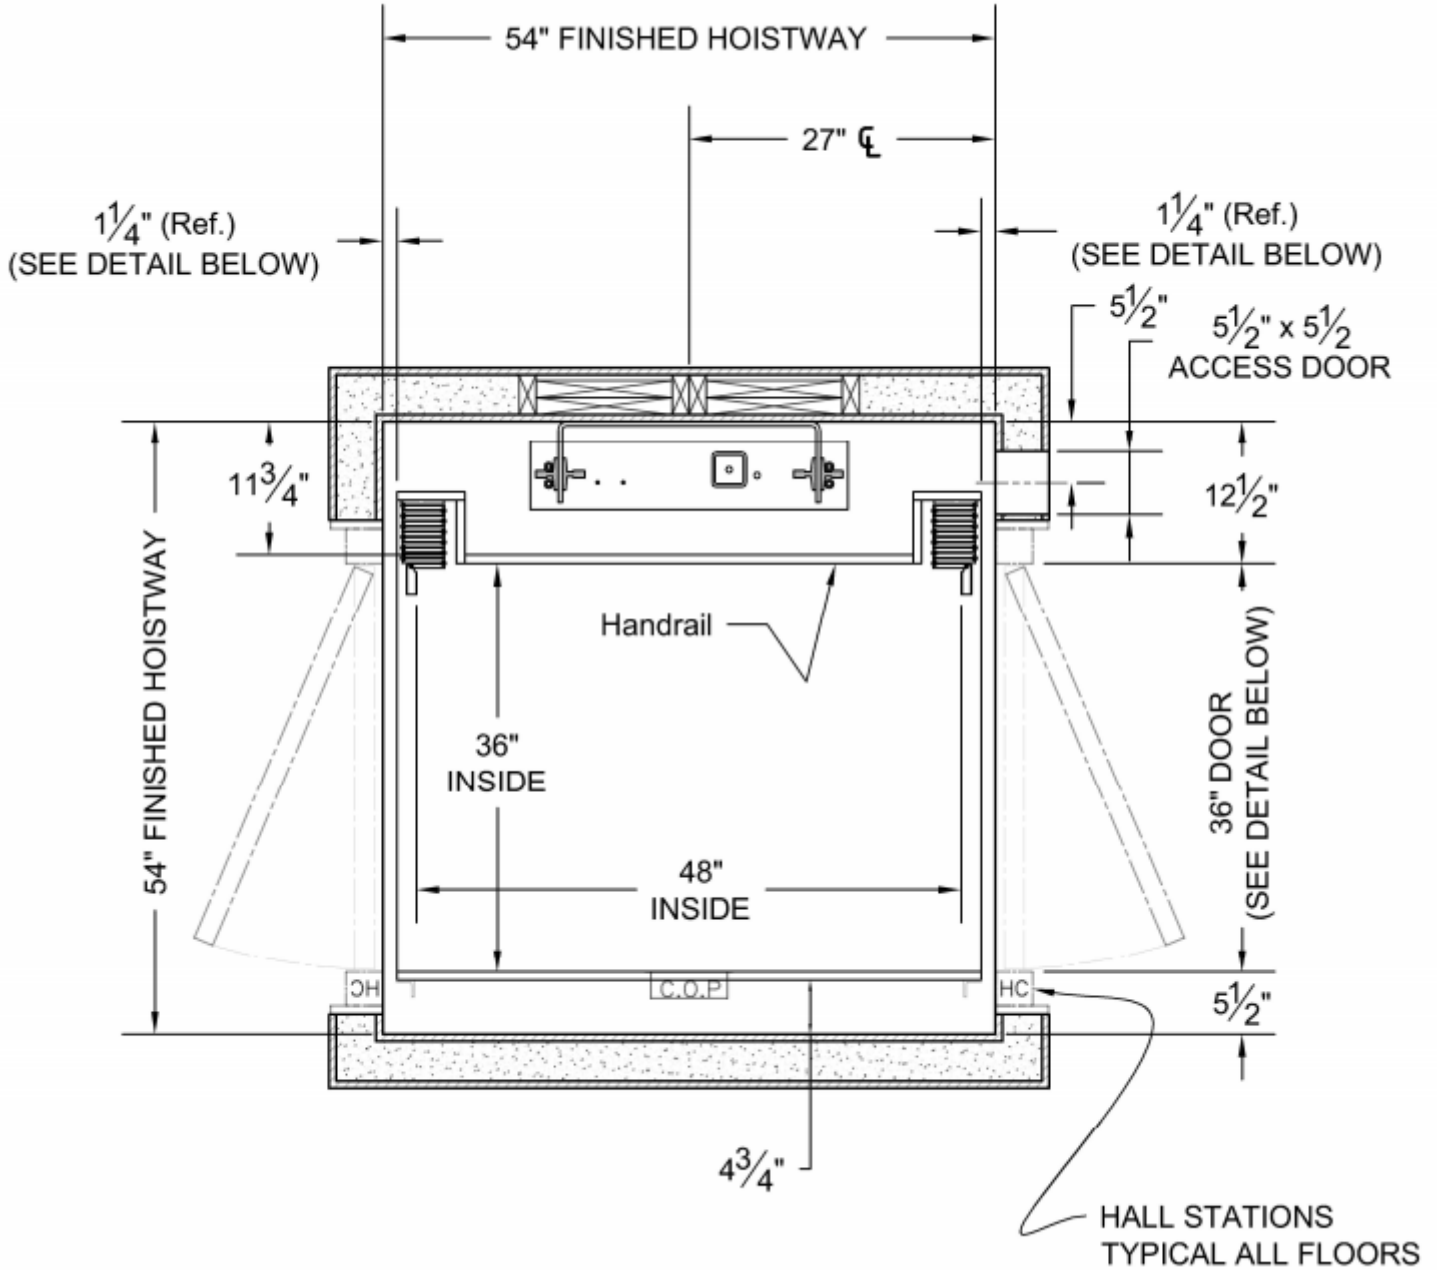

# WALK THROUGH

**36 X 48 Cab (12 sq ft)**

Accredited Home Elevator Company

[www.accelelevator.com](http://www.accelelevator.com) (800) 488 5905

AHE | 127 S Main Street Barnegat, NJ 08005 | [marketing@accelelevator.com](mailto:marketing@accelelevator.com)