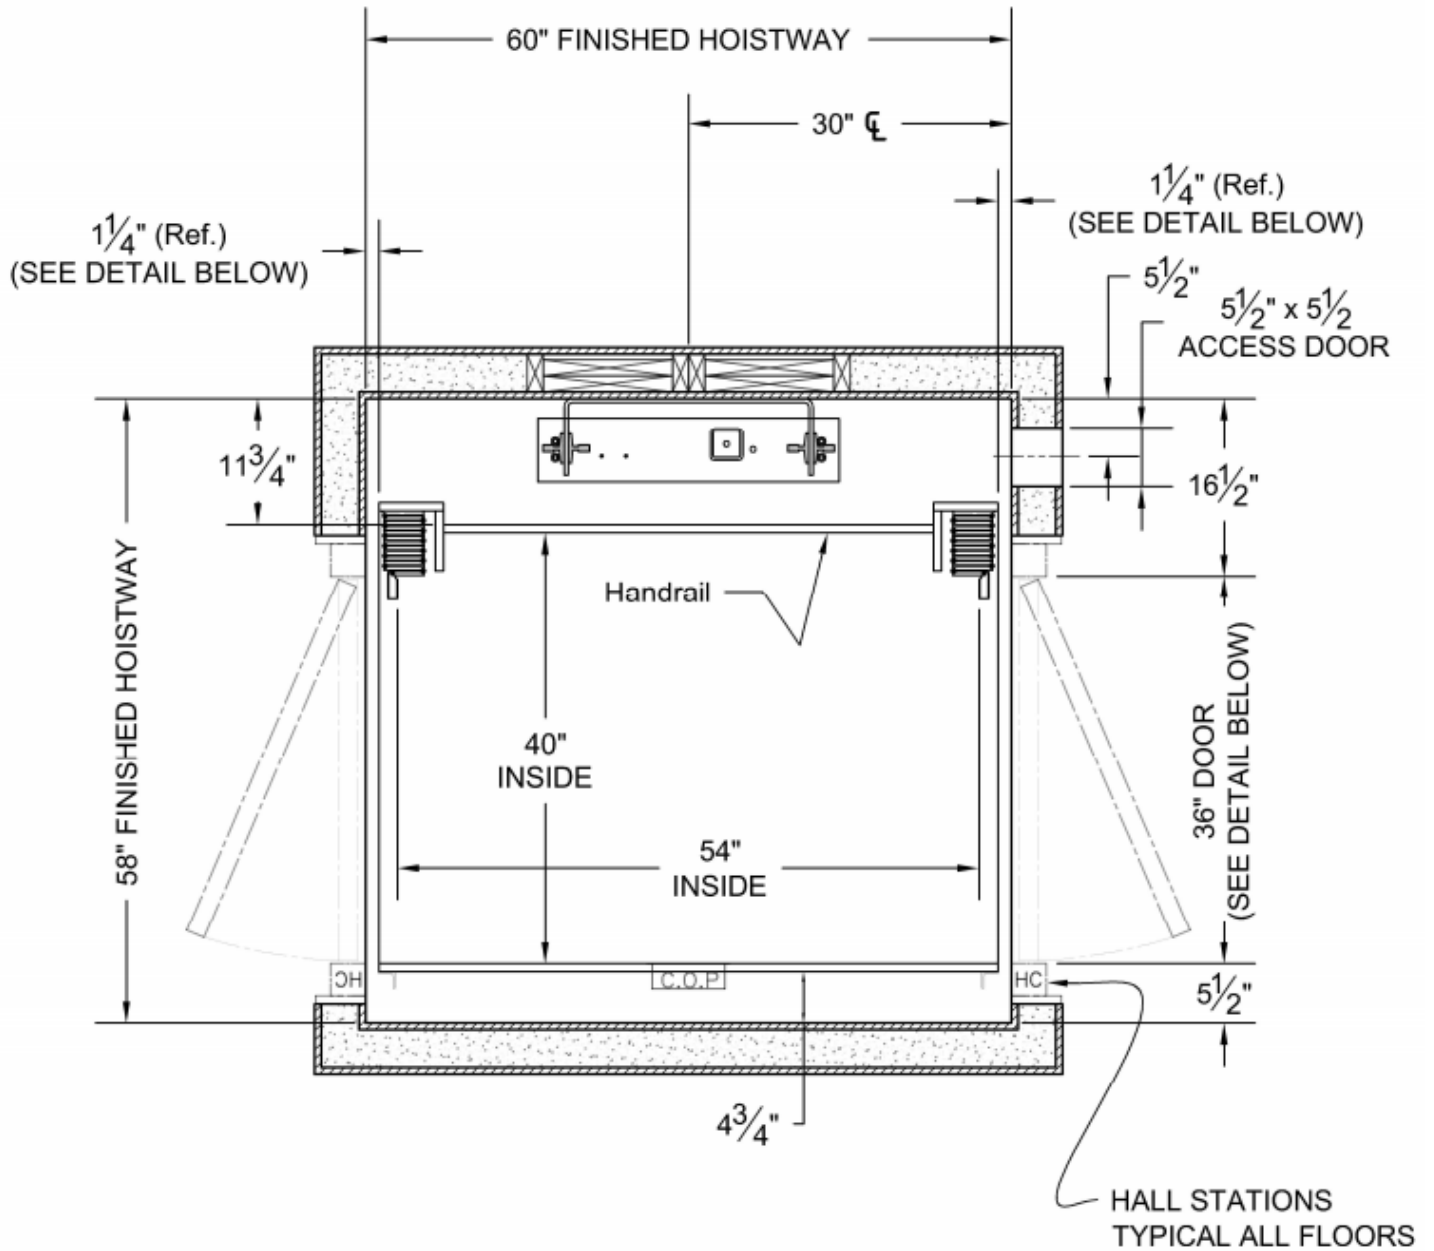

ACCREDITED
HOME ELEVATOR COMPANY

WALK THROUGH

40 X 54 Cab (15 sq ft)

Accredited Home Elevator Company

www.accelelevator.com (800) 488 5905

AHE | 127 S Main Street Barnegat, NJ 08005 | marketing@accelelevator.com