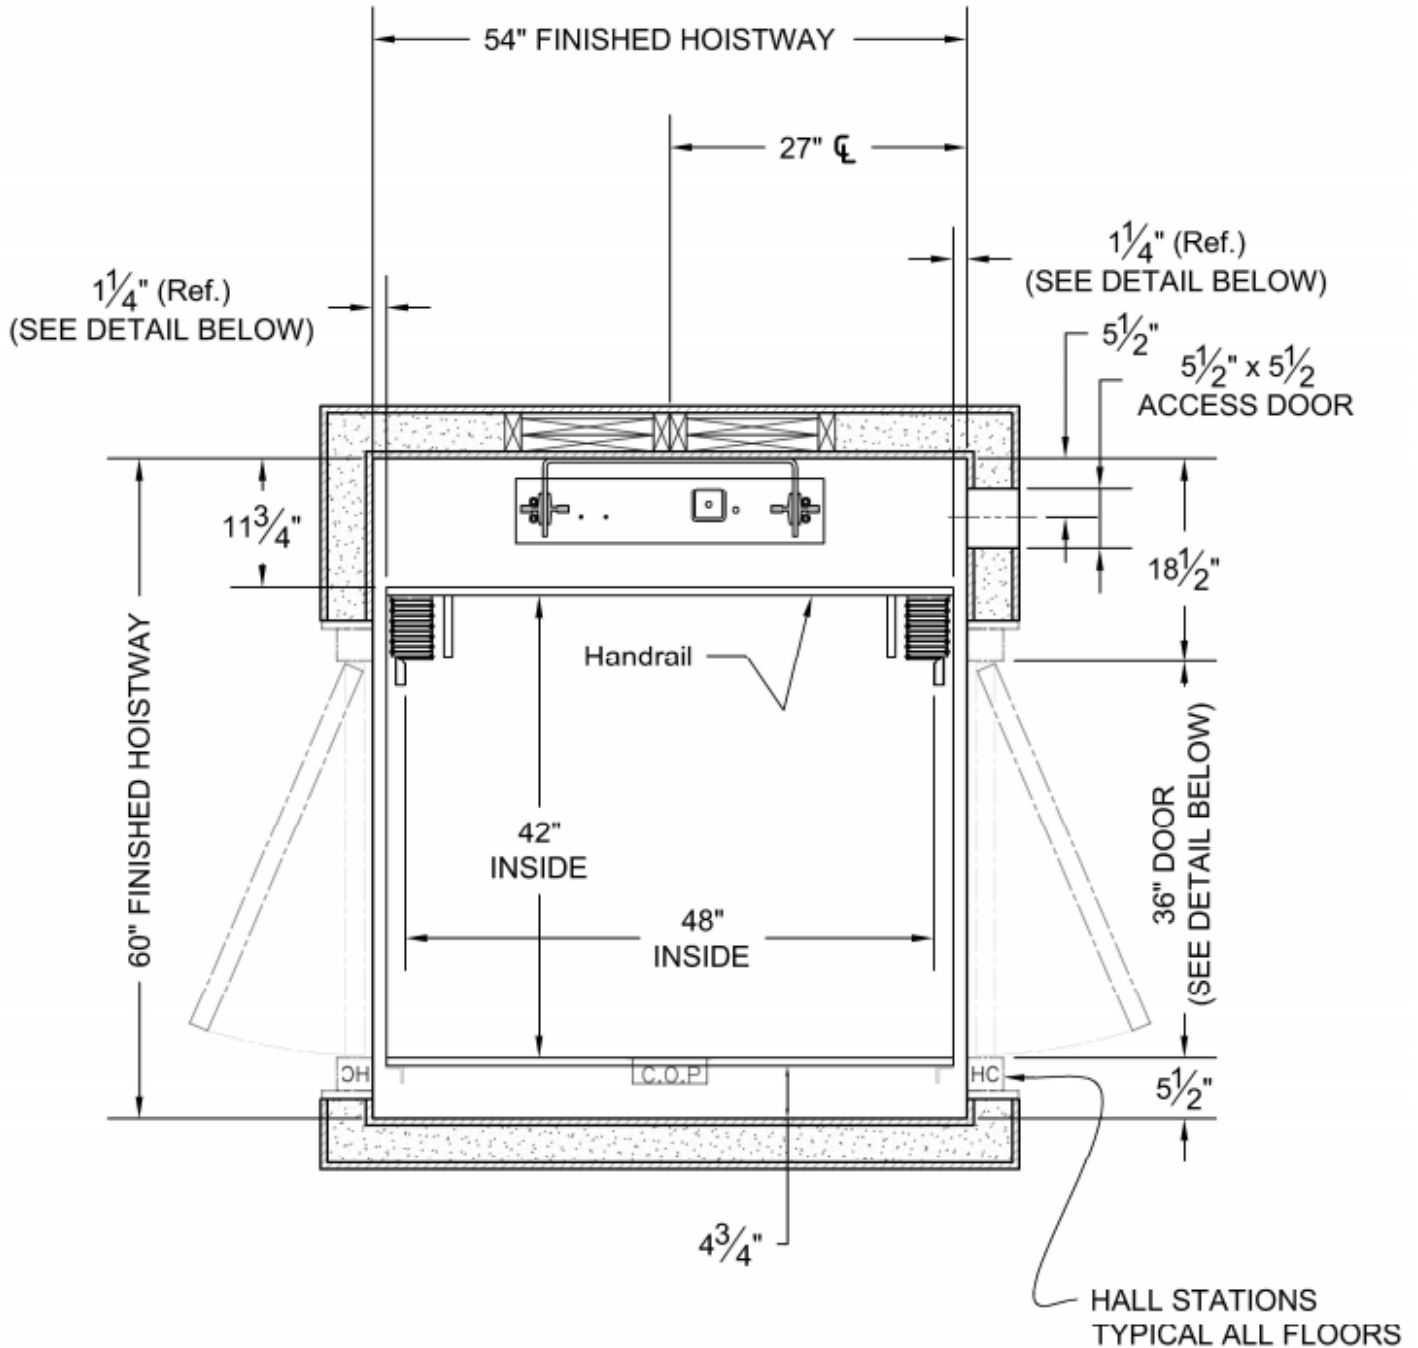

ACCREDITED
HOME ELEVATOR COMPANY

WALK THROUGH

42 X 48 Cab (14 sq ft)

Accredited Home Elevator Company

www.accelelevator.com (800) 488 5905

AHE | 127 S Main Street Barnegat, NJ 08005 | marketing@accelelevator.com