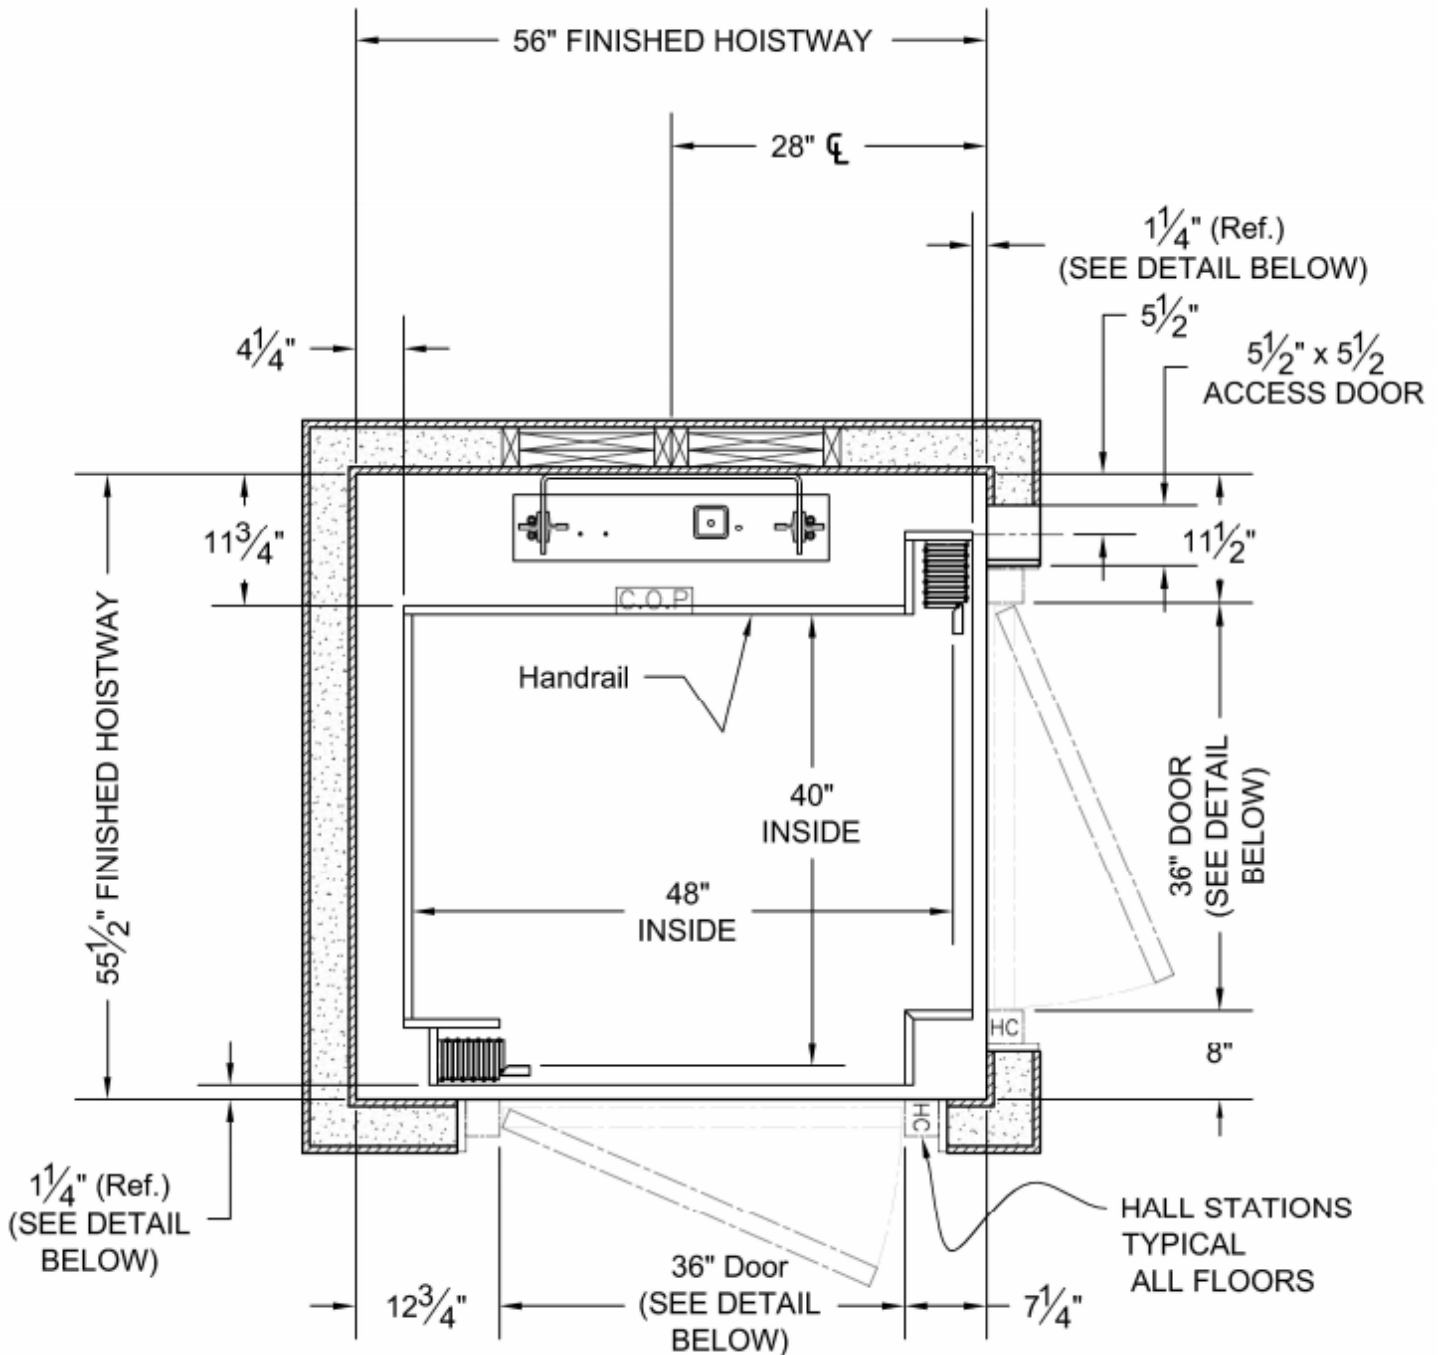

ACCREDITED
HOME ELEVATOR COMPANY

CORNER POST (RAILS RIGHT)

40 X 48 Cab (13 1/3 sq ft)

Accredited Home Elevator Company

www.accelelevator.com (800) 488 5905

AHE | 127 S Main Street Barnegat, NJ 08005 | marketing@accelelevator.com