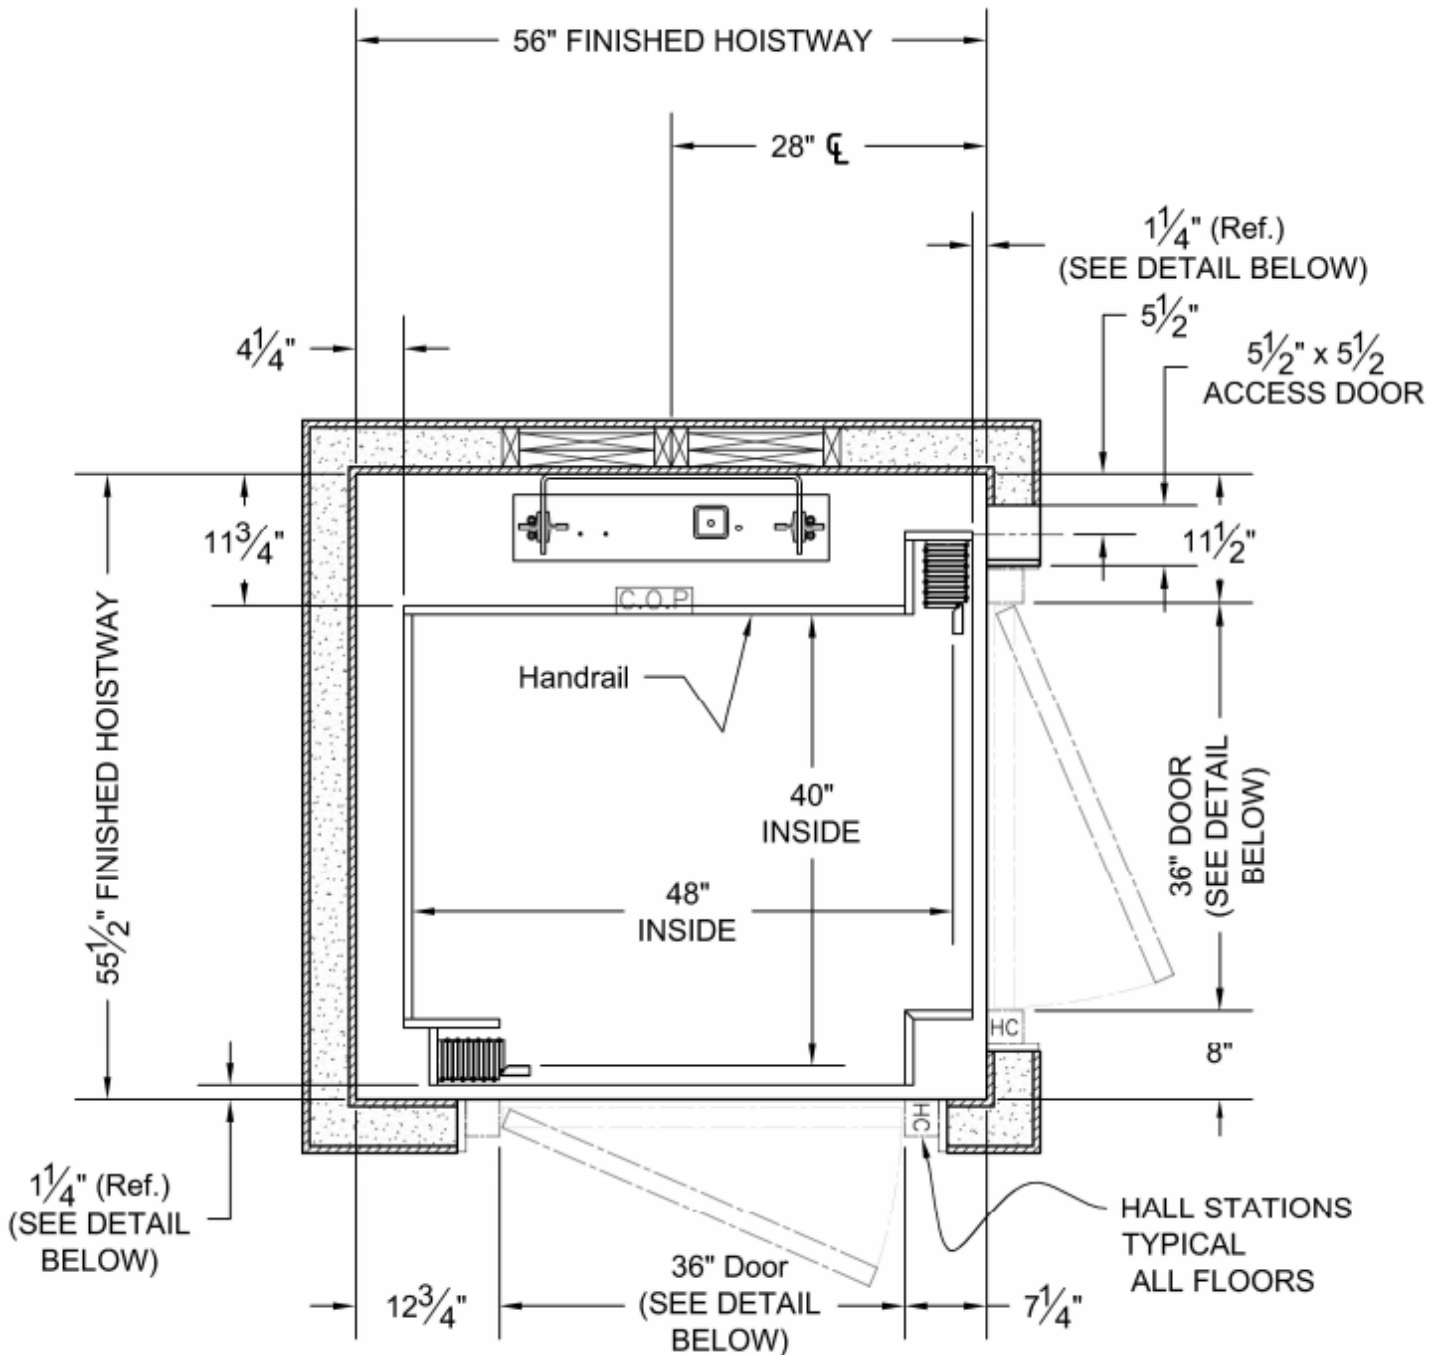

# CORNER POST (RAILS RIGHT)

**40 X 48 Cab (13 sq ft)**

Accredited Home Elevator Company

[www.accelelevator.com](http://www.accelelevator.com) (800) 488 5905

AHE | 127 S Main Street Barnegat, NJ 08005 | [marketing@accelelevator.com](mailto:marketing@accelelevator.com)