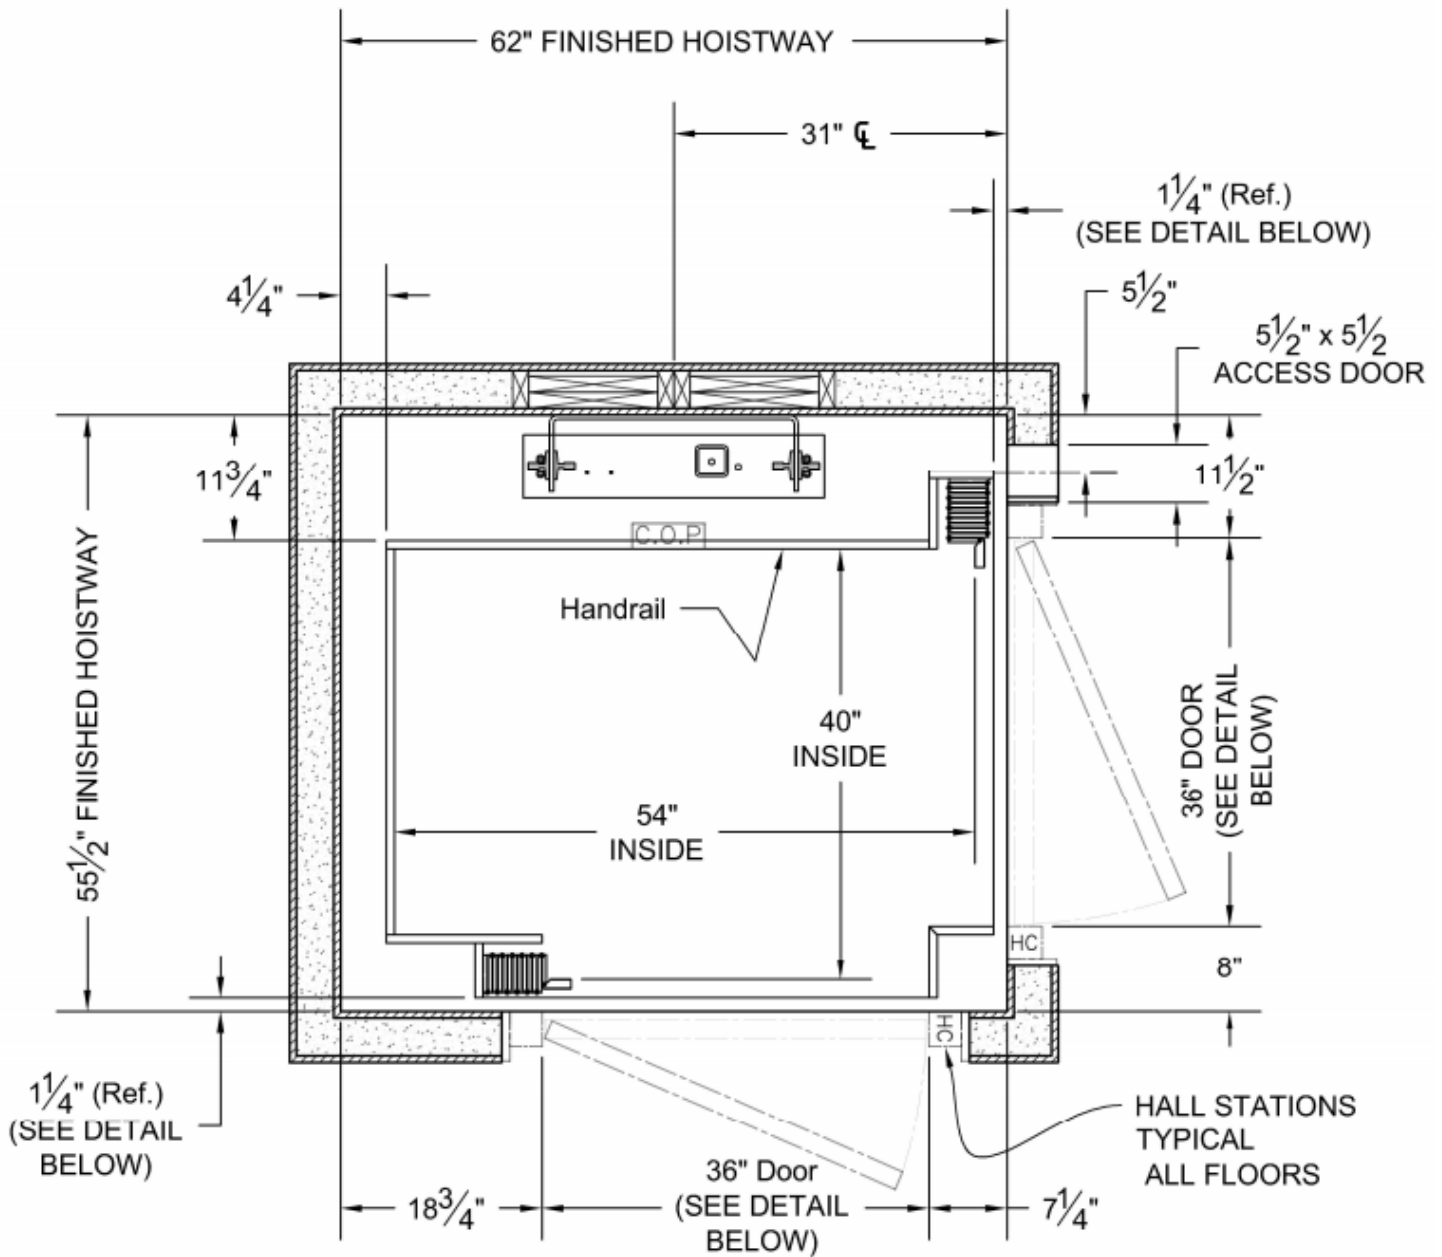

ACCREDITED
HOME ELEVATOR COMPANY

CORNER POST (RAILS RIGHT)

40 X 54 Cab (15 sq ft)

Accredited Home Elevator Company

www.accelelevator.com (800) 488 5905

AHE | 127 S Main Street Barnegat, NJ 08005 | marketing@accelelevator.com