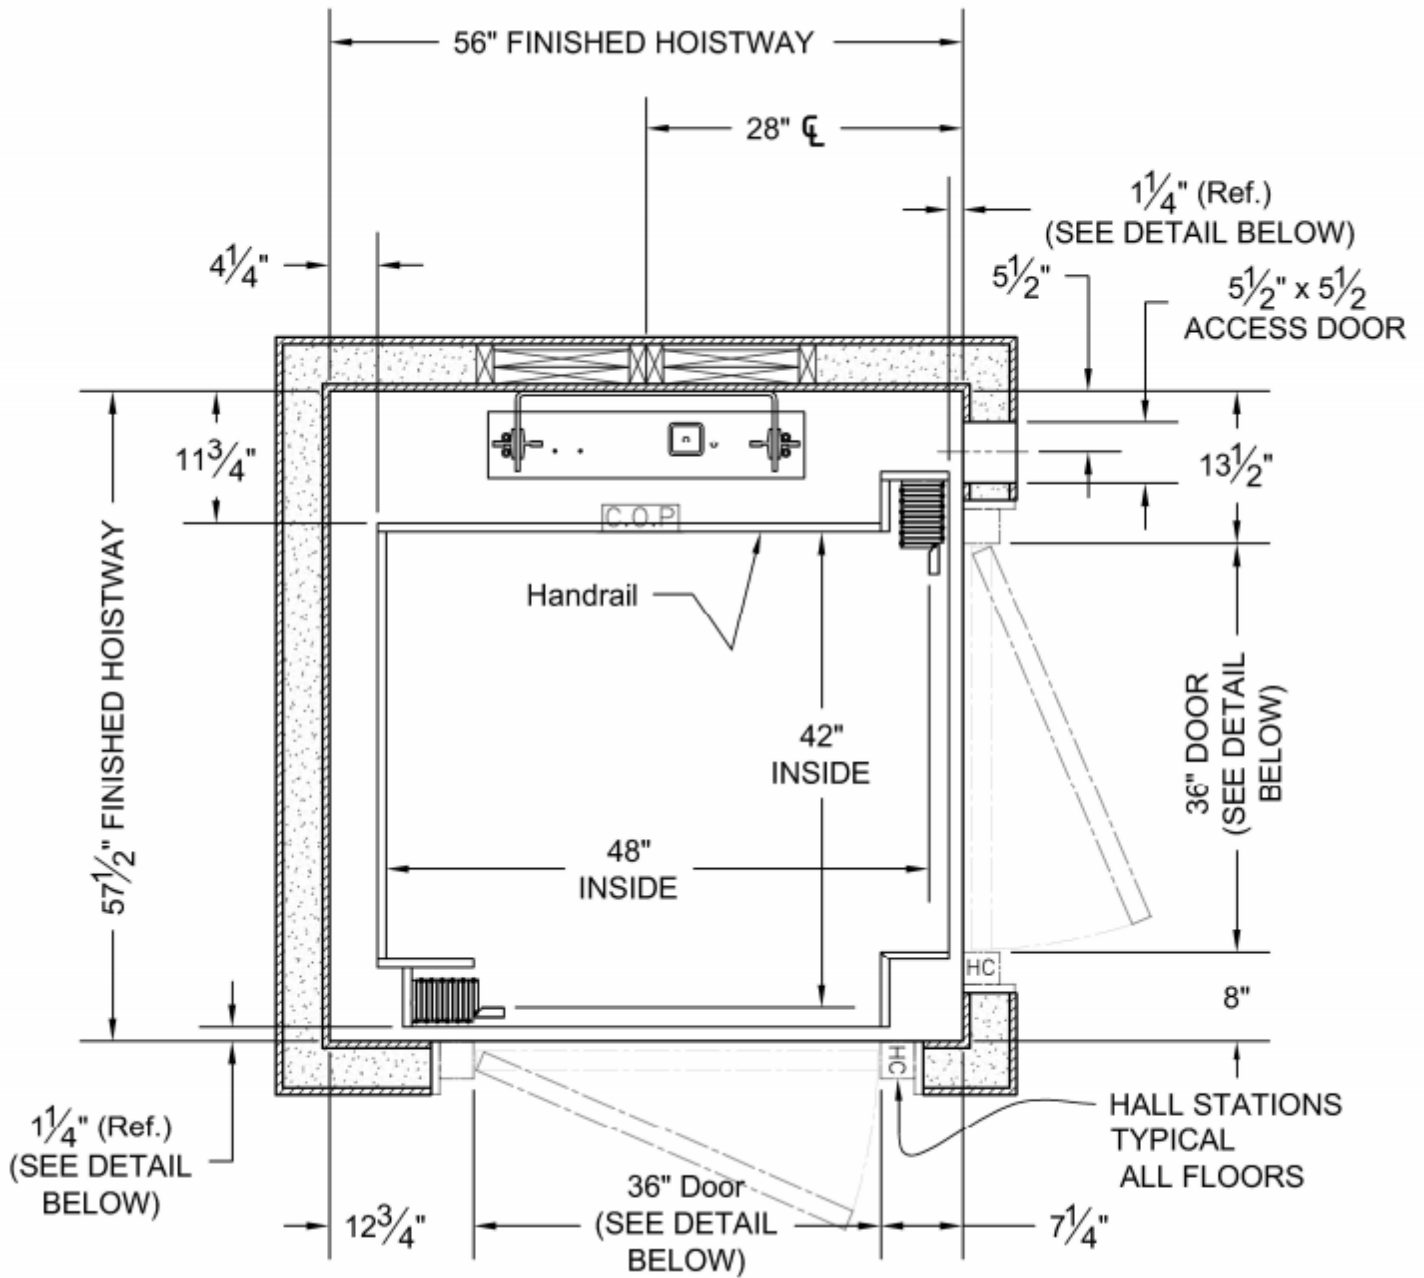

ACCREDITED
HOME ELEVATOR COMPANY

CORNER POST (RAILS RIGHT)

42 X 48 Cab (14 sq ft)

Accredited Home Elevator Company

www.accelelevator.com (800) 488 5905

AHE | 127 S Main Street Barnegat, NJ 08005 | marketing@accelelevator.com