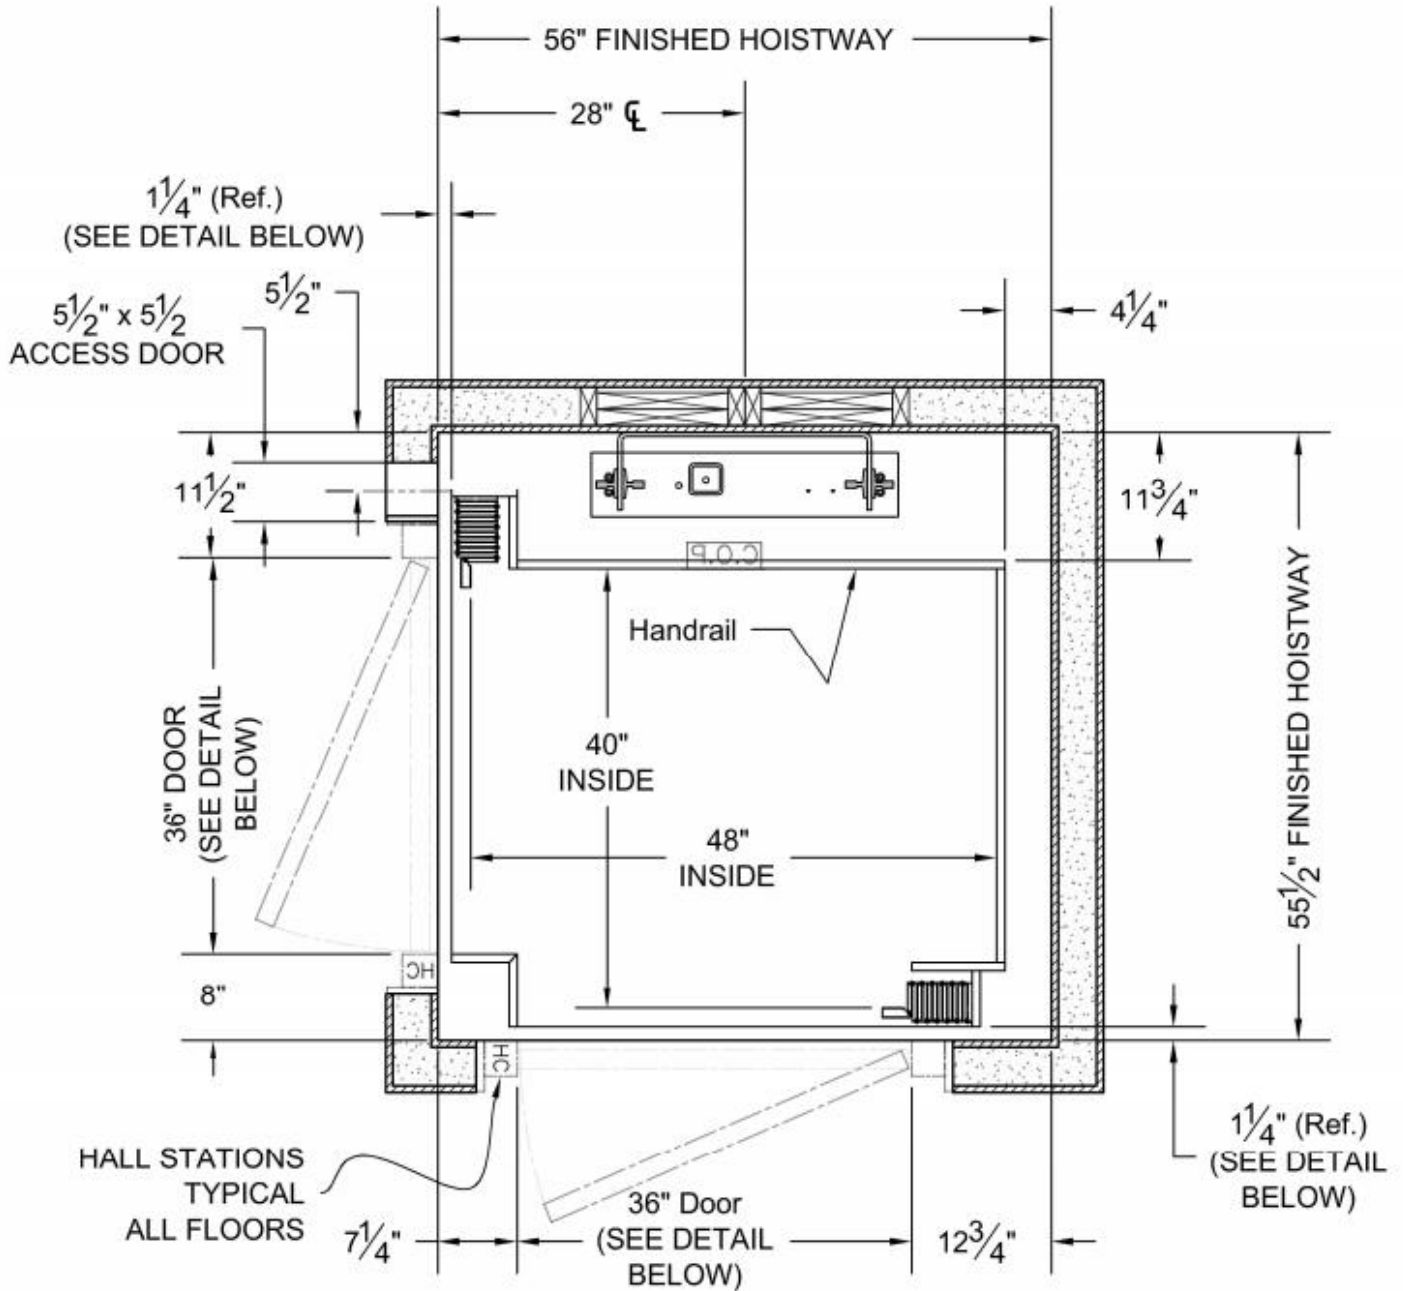

ACCREDITED
HOME ELEVATOR COMPANY

CORNER POST (RAILS LEFT)

40 X 48 Cab (13 1/3 sq ft)

Accredited Home Elevator Company

www.accelelevator.com (800) 488 5905

AHE | 127 S Main Street Barnegat, NJ 08005 | marketing@accelelevator.com