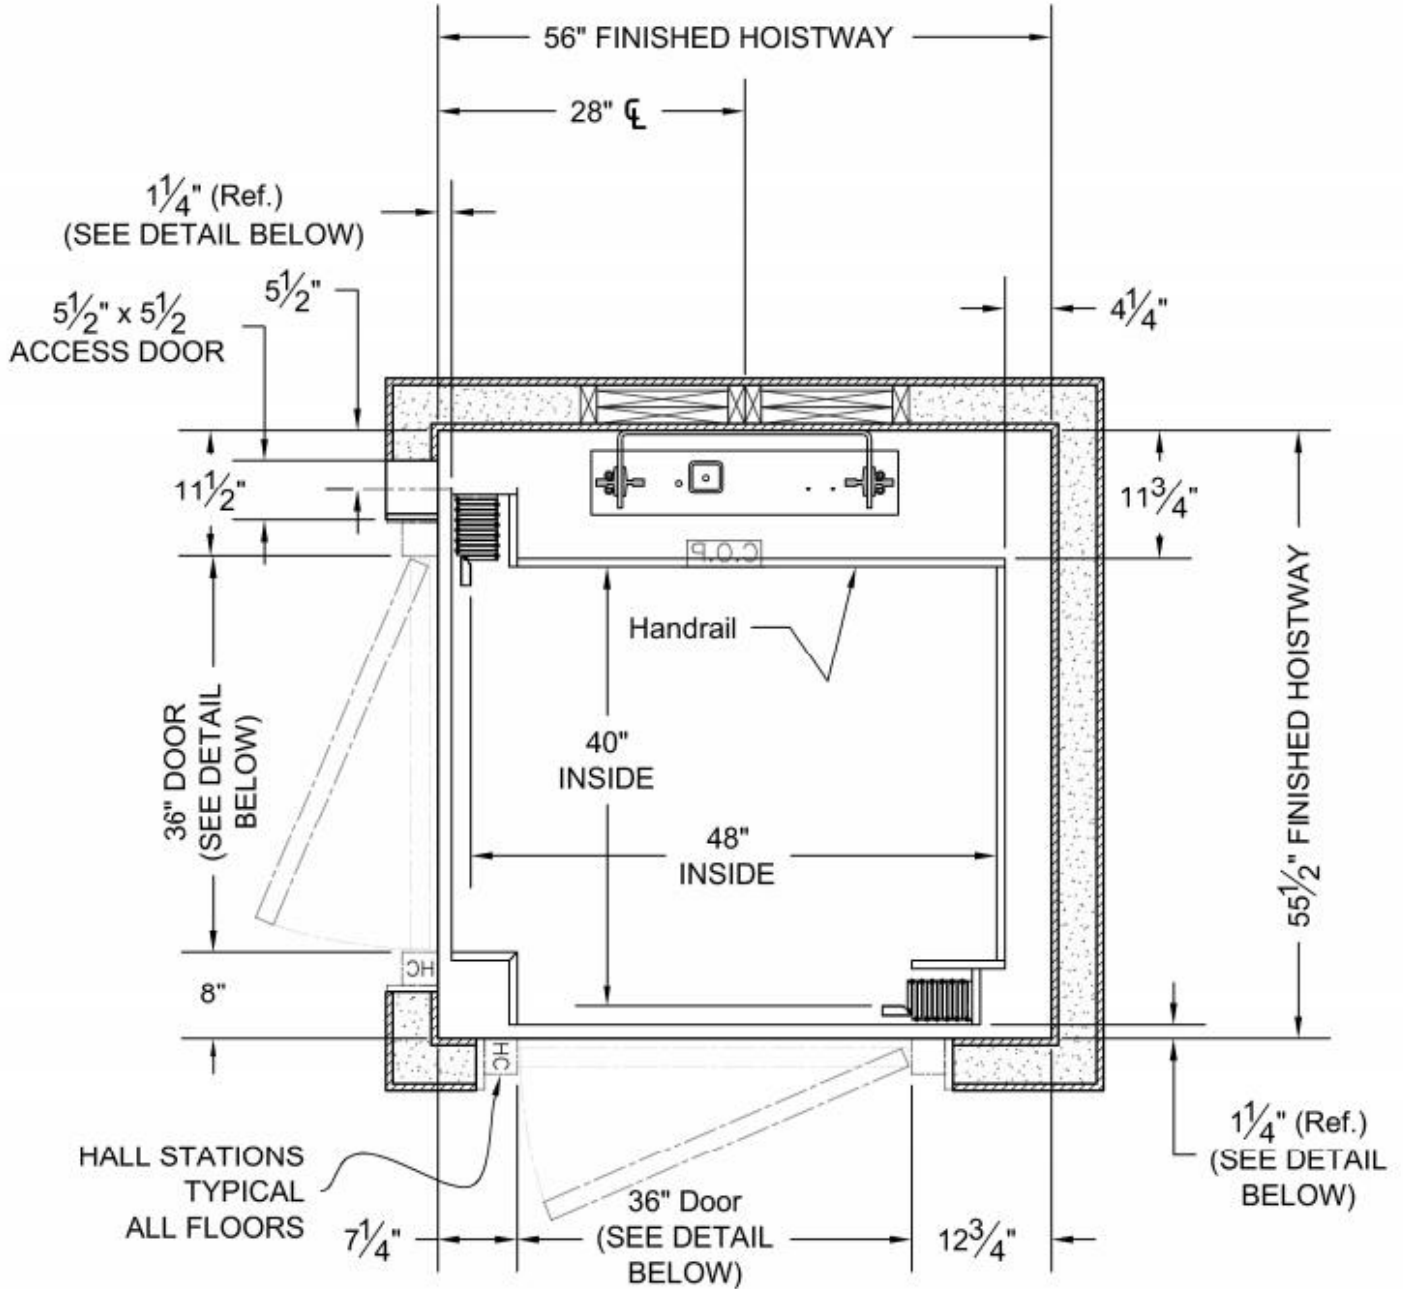

ACCREDITED
HOME ELEVATOR COMPANY

CORNER POST (RAILS LEFT)

40 X 48 Cab (13 sq ft)

Accredited Home Elevator Company

www.accelelevator.com (800) 488 5905

AHE | 127 S Main Street Barnegat, NJ 08005 | marketing@accelelevator.com