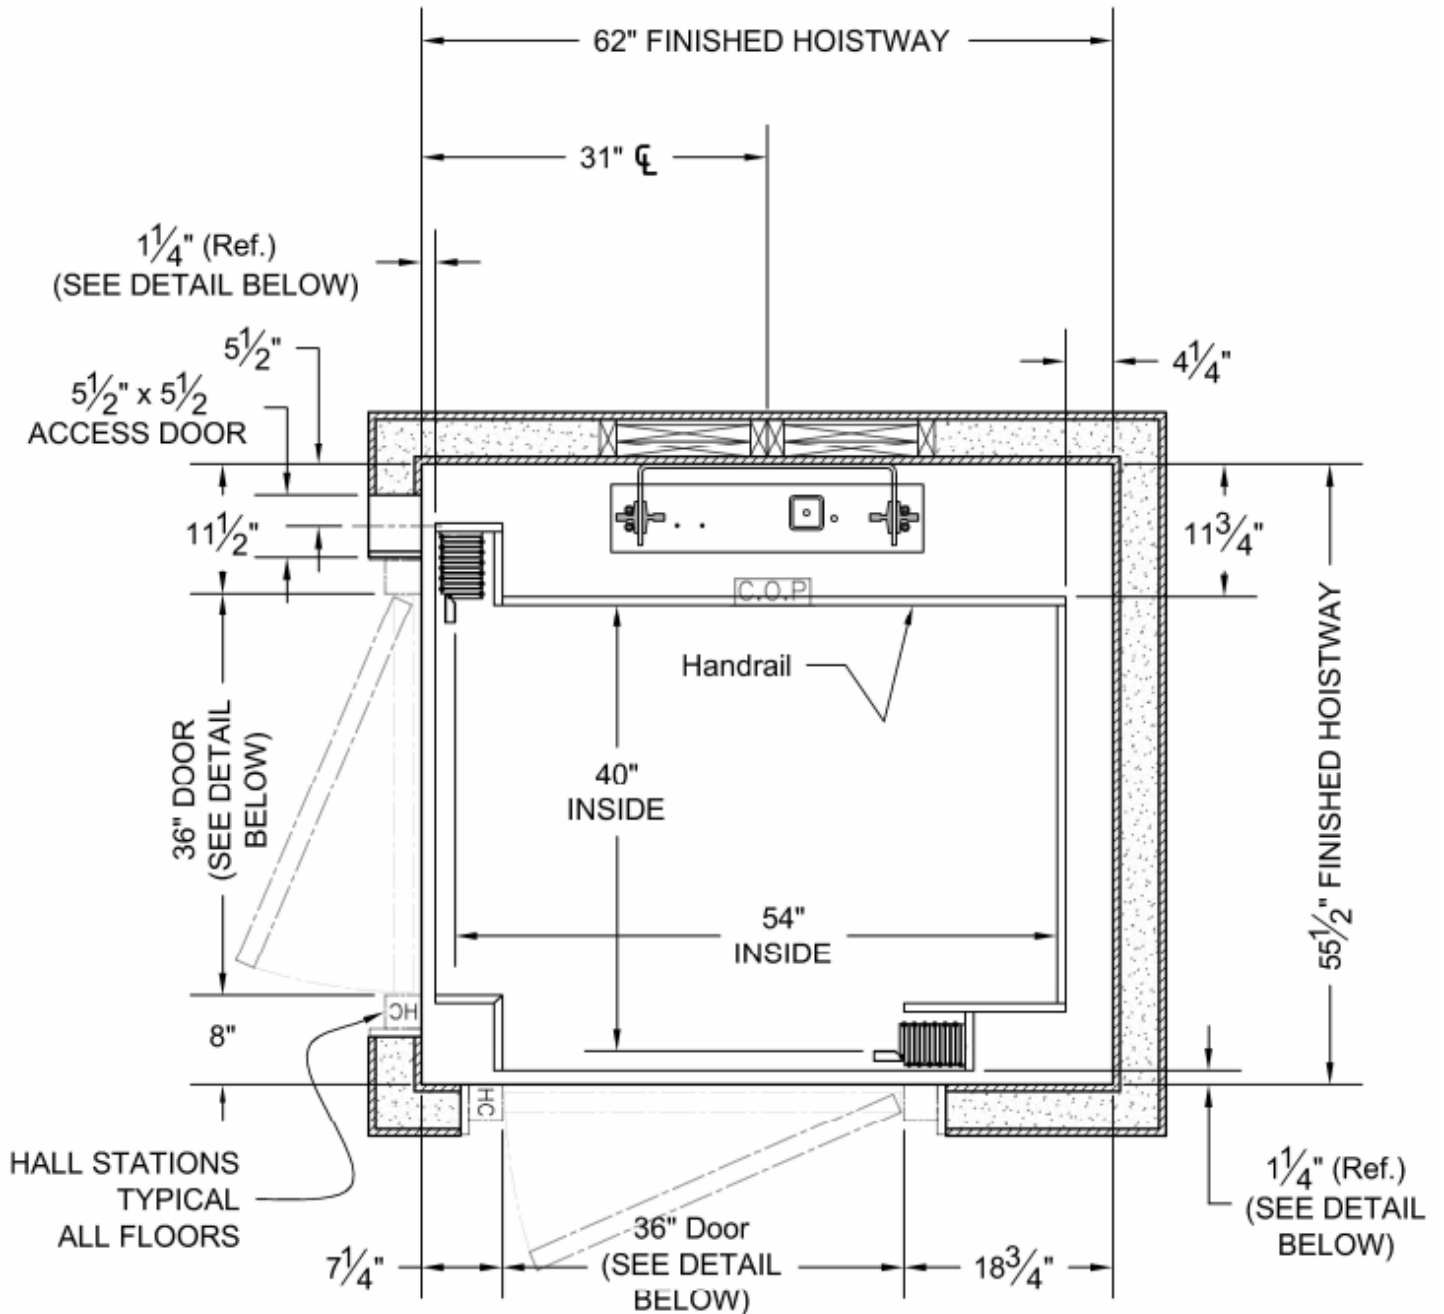

# CORNER POST (RAILS LEFT)

**40 X 54 Cab (15 sq ft)**

Accredited Home Elevator Company

[www.accelelevator.com](http://www.accelelevator.com) (800) 488 5905

AHE | 127 S Main Street Barnegat, NJ 08005 | [marketing@accelelevator.com](mailto:marketing@accelelevator.com)