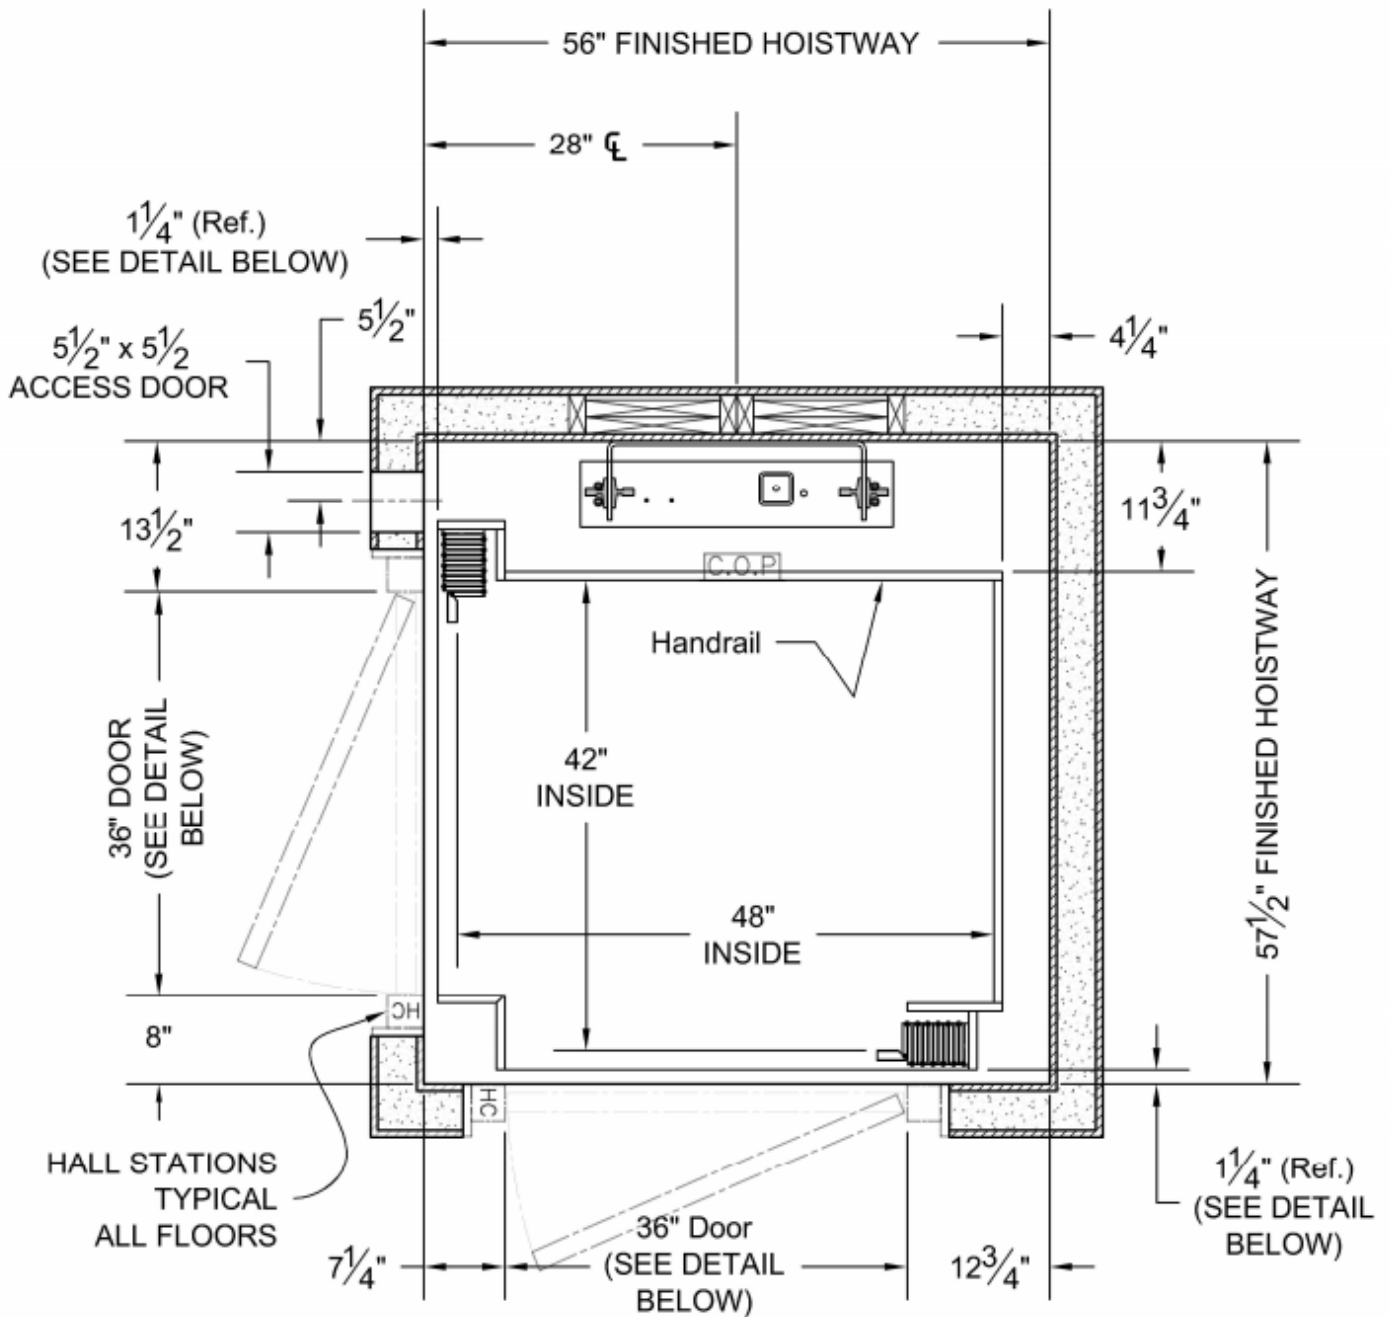

ACCREDITED
HOME ELEVATOR COMPANY

CORNER POST (RAILS LEFT)

42 X 48 Cab (14 sq ft)

Accredited Home Elevator Company

www.acelevator.com (800) 488 5905

AHE | 127 S Main Street Barnegat, NJ 08005 | marketing@acelevator.com