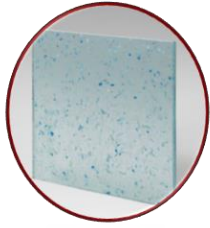

ACCREDITED
HOME ELEVATOR COMPANY

3Form© Resins

Style: Flek
Color: Iced Mint

Style: Bear Grass
Color: Avenue

Style: Drift
Color: Blue

Style: Strand
Color: Iron

Style: Glint
Color: Glint Copper

Style: Ting Ting
Color: Sorbet

Style: Web
Color: Nexus

Style: Coconut Husk
Color: Coastline

Style: Barcode
Color: Small Brown

Style: Birch
Color: Birch

Style: Evo White
Color: Evo White

Style: Palms
Color: Dive

Style: Mirage
Color: Straight Java