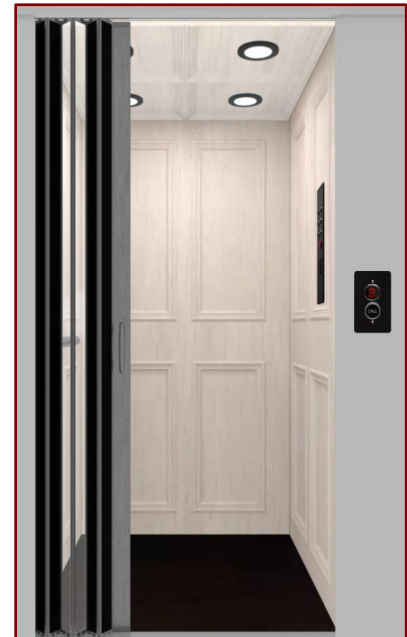

Avalon 4 Panel

Accredited Home Elevator Company

www.accelelevator.com (800) 488 5905

AHE | 127 S Main Street Barnegat, NJ 08005 | marketing@accelelevator.com