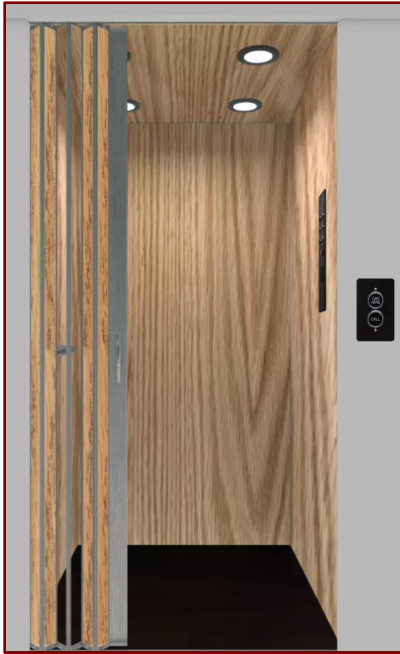

ACCREDITED
HOME ELEVATOR COMPANY

Our Cab Designs

Bristol