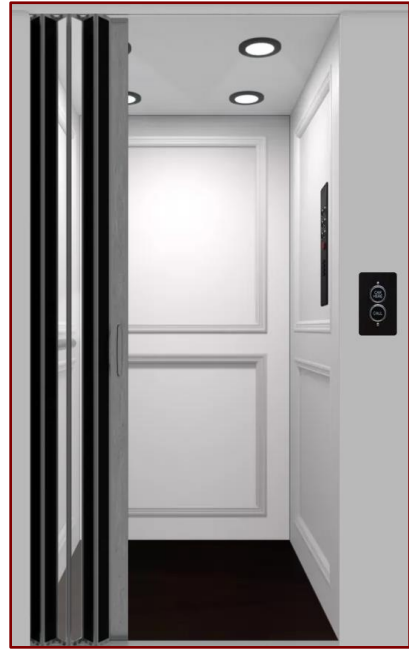

Longport

Accredited Home Elevator Company

www.accelelevator.com (800) 488 5905

AHE | 127 S Main Street Barnegat, NJ 08005 | marketing@accelelevator.com