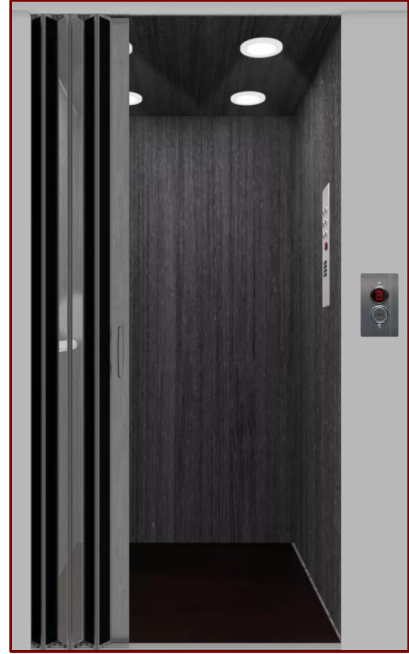

ACCREDITED
HOME ELEVATOR COMPANY

Our Cab Designs

Bristol