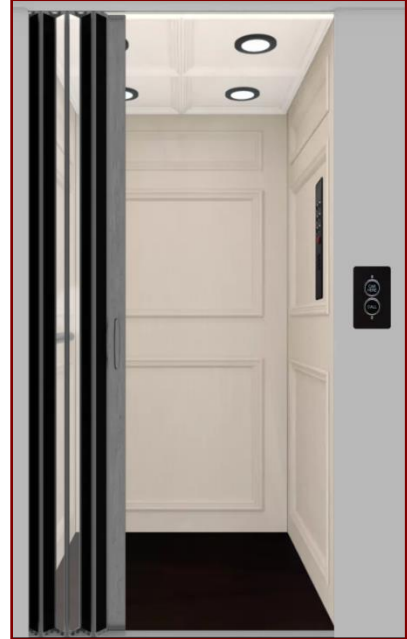

ACCREDITED
HOME ELEVATOR COMPANY

Our Cab Designs

Avalon 3 Panel