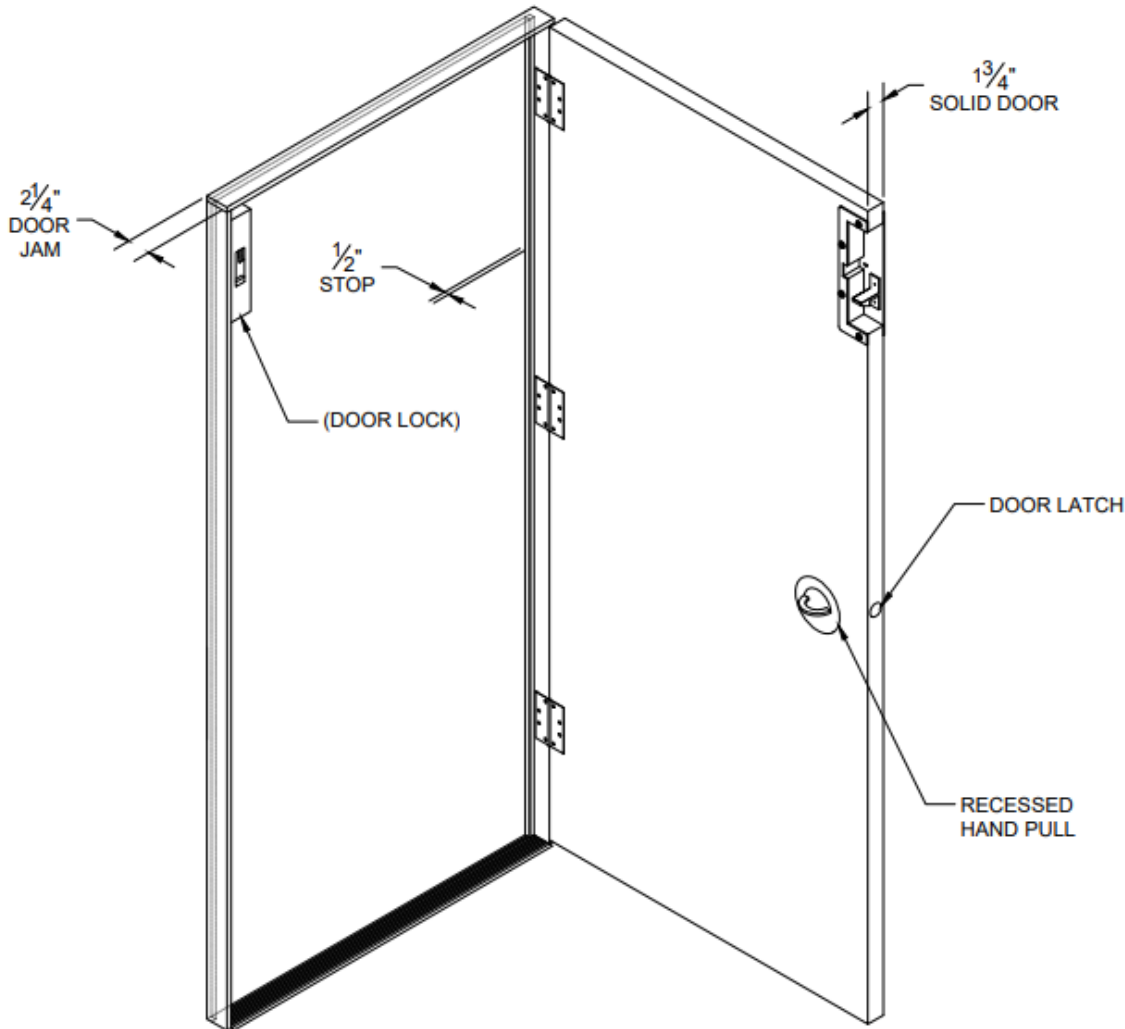

# DOOR LOCK SET BACK KIT Specifications

## Notes:

- 1 1/4" Door Jam with 1/2" stop, set flush to the inside edge of the hoistway.
- 1 3/4" Solid Core Door mounted to door jam and installed prior to installation.
- Door Knob Options: Contact your project manager for more details.