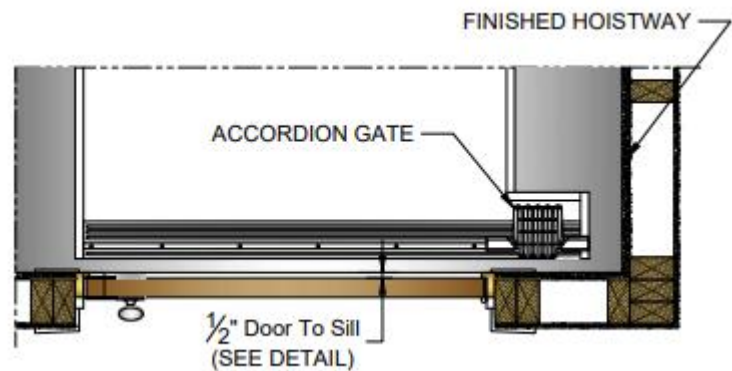

# DOOR LOCK SET BACK KIT Specifications

## Notes:

- 1 1/4" Door Jam with 1/2" stop, set flush to the inside edge of the hoistway.
- 1 3/4" Solid Core Door mounted to door jam and installed prior to installation.
- Door Knob Options: Contact your project manager for more details.