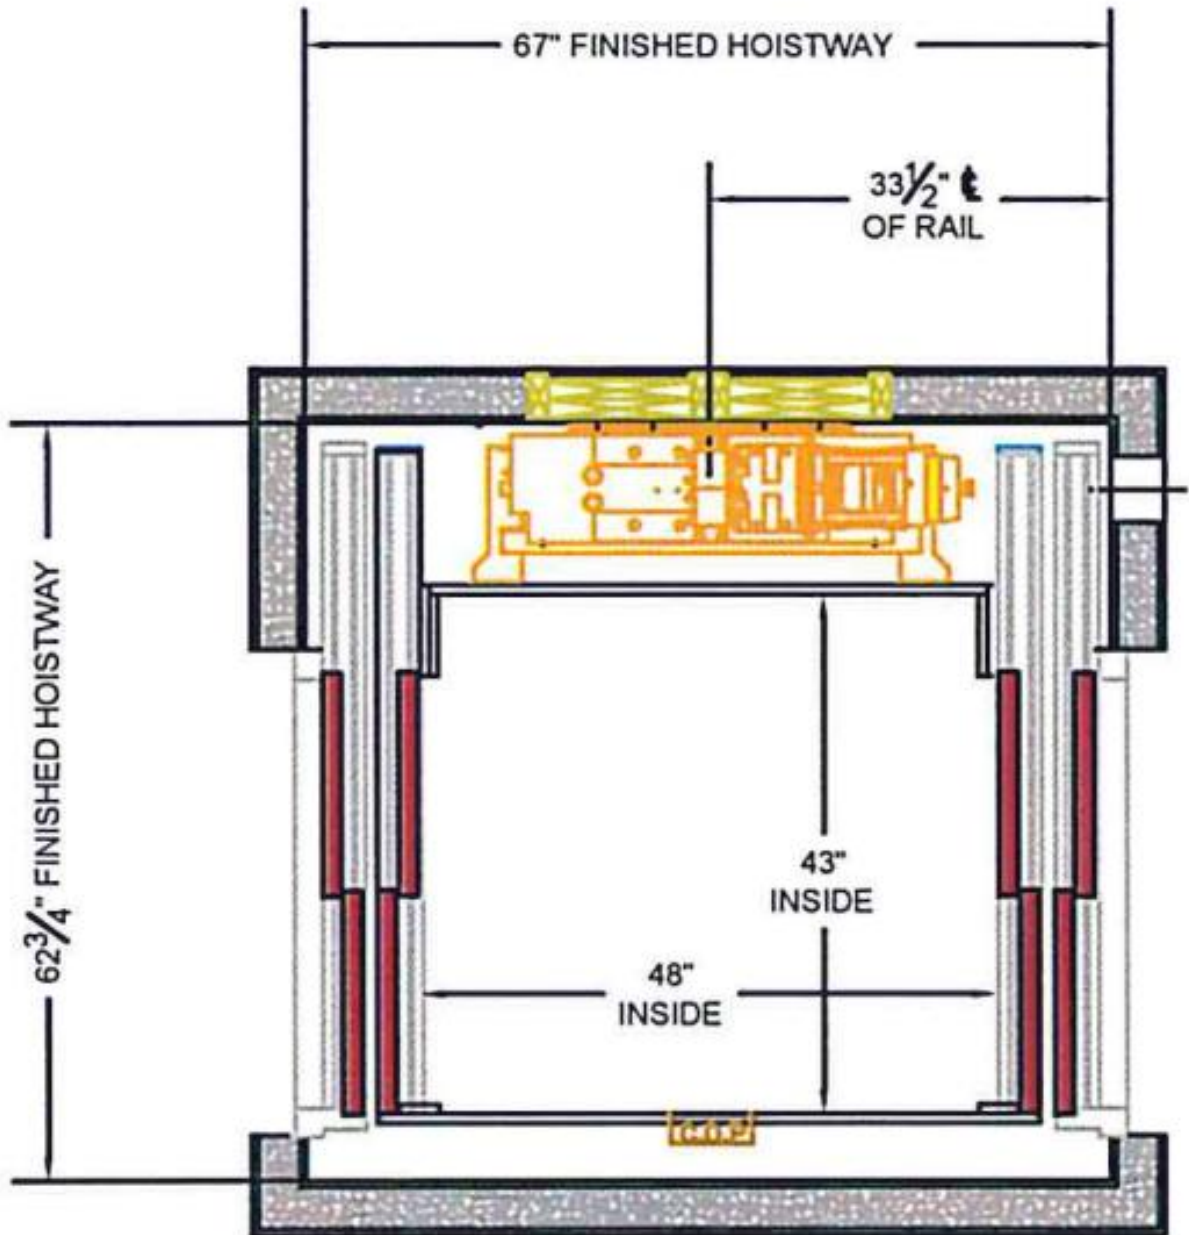

ACCREDITED
HOME ELEVATOR COMPANY

2-Speed Side Slide

43 X 48 Cab (14 1/3 sq ft)

Accredited Home Elevator Company
www.accelelevator.com (800) 488 5905

AHE | 127 S Main Street Barnegat, NJ 08005 | marketing@accelelevator.com