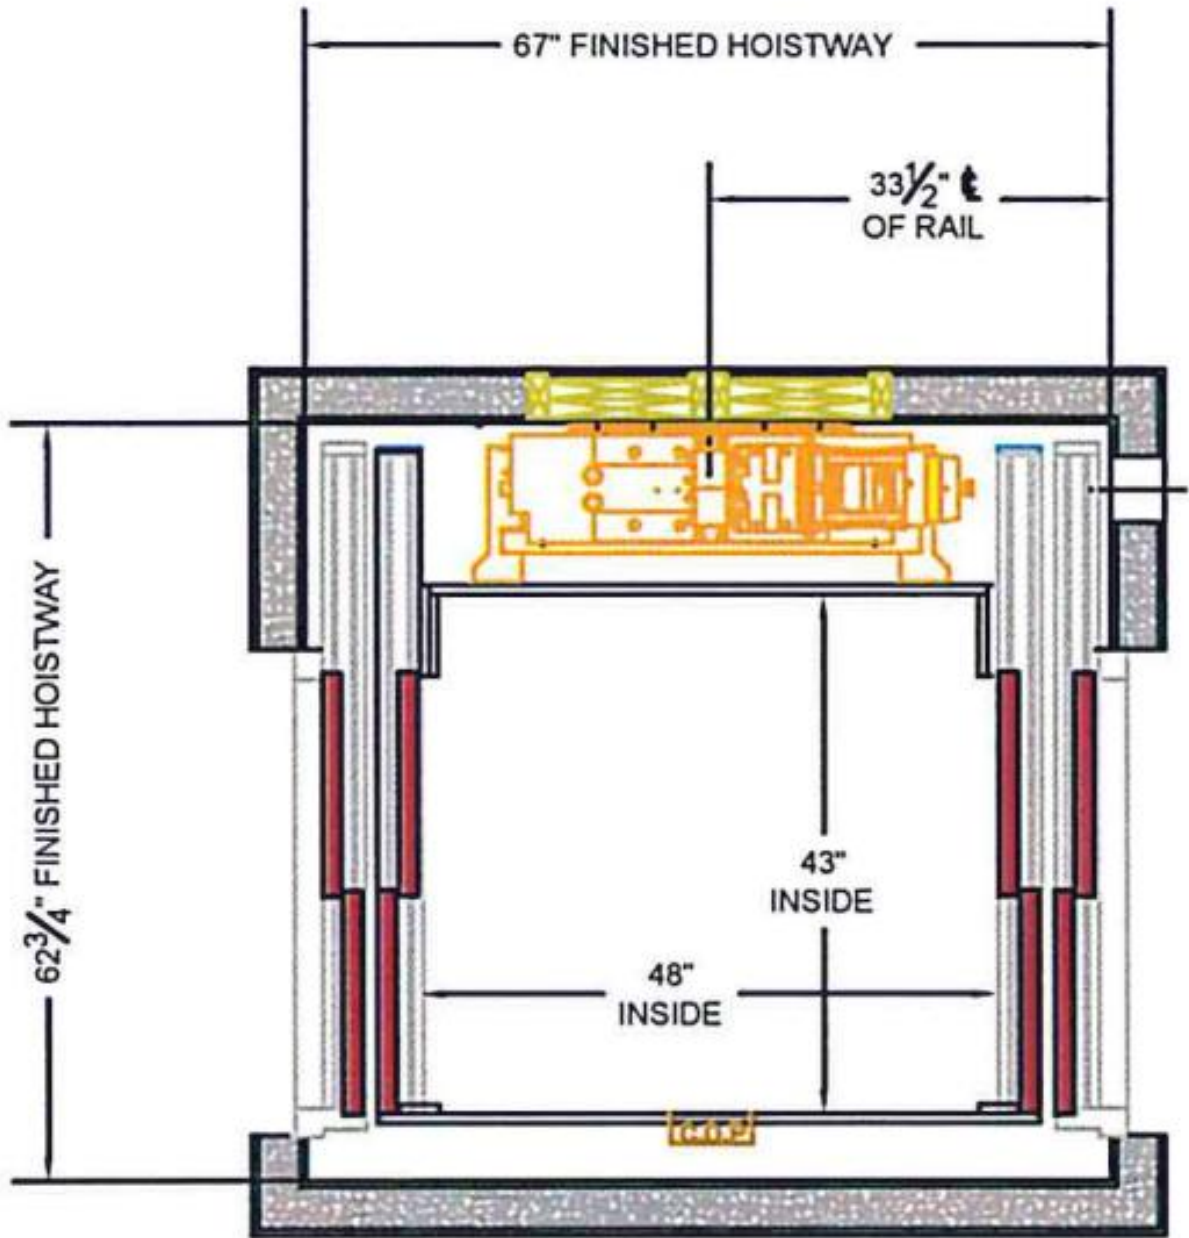

ACCREDITED
HOME ELEVATOR COMPANY

2-Speed Side Slide

43 X 48 Cab (14 sq ft)

Accredited Home Elevator Company

www.accelelevator.com (800) 488 5905

AHE | 127 S Main Street Barnegat, NJ 08005 | marketing@accelelevator.com