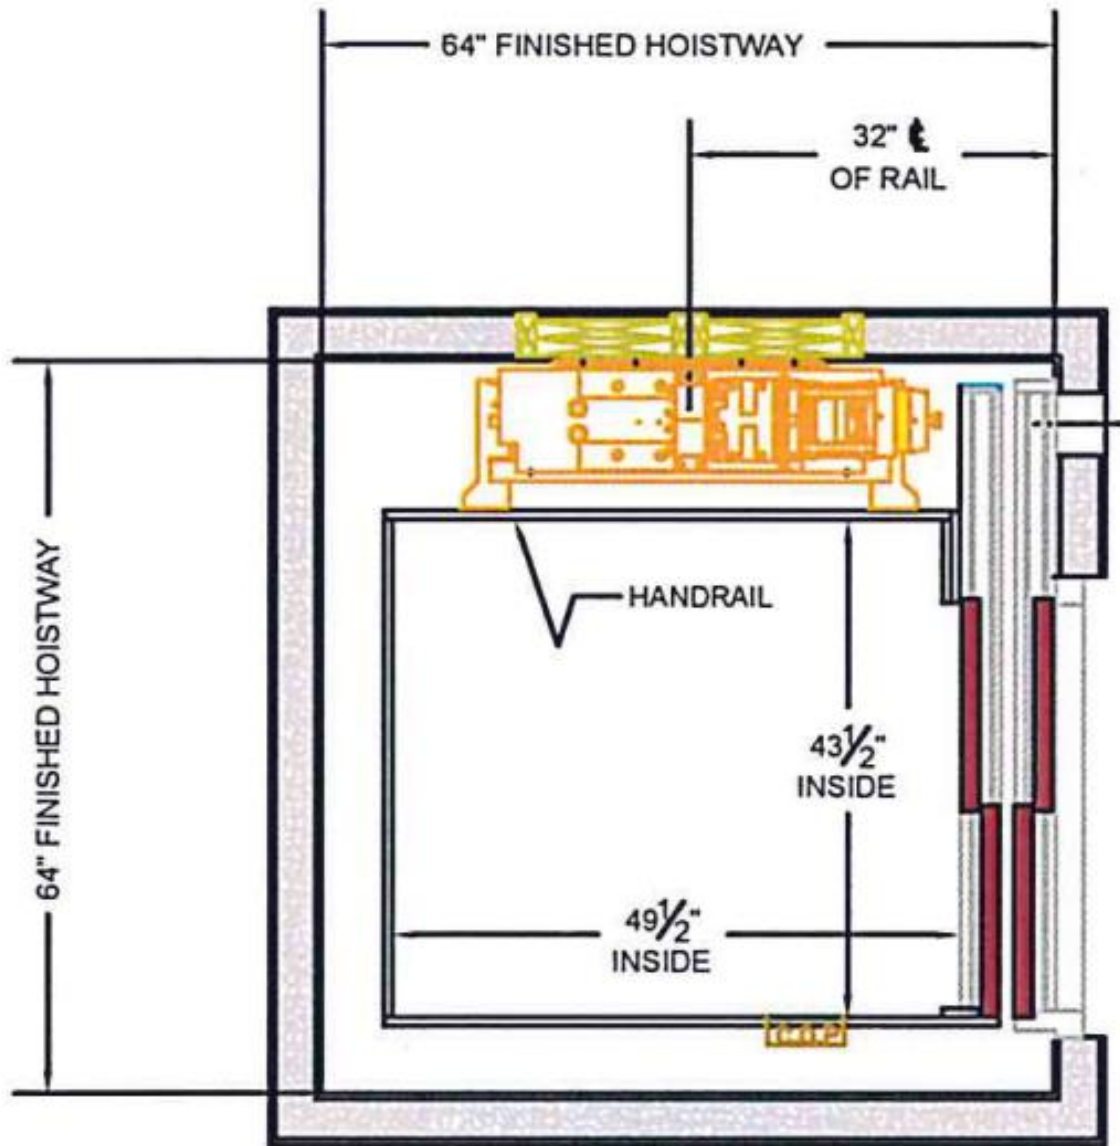

ACCREDITED
HOME ELEVATOR COMPANY

2-Speed Side Slide

44 X 50 Cab (15 sq ft)

Accredited Home Elevator Company
www.accelelevator.com (800) 488 5905

AHE | 127 S Main Street Barnegat, NJ 08005 | marketing@accelelevator.com