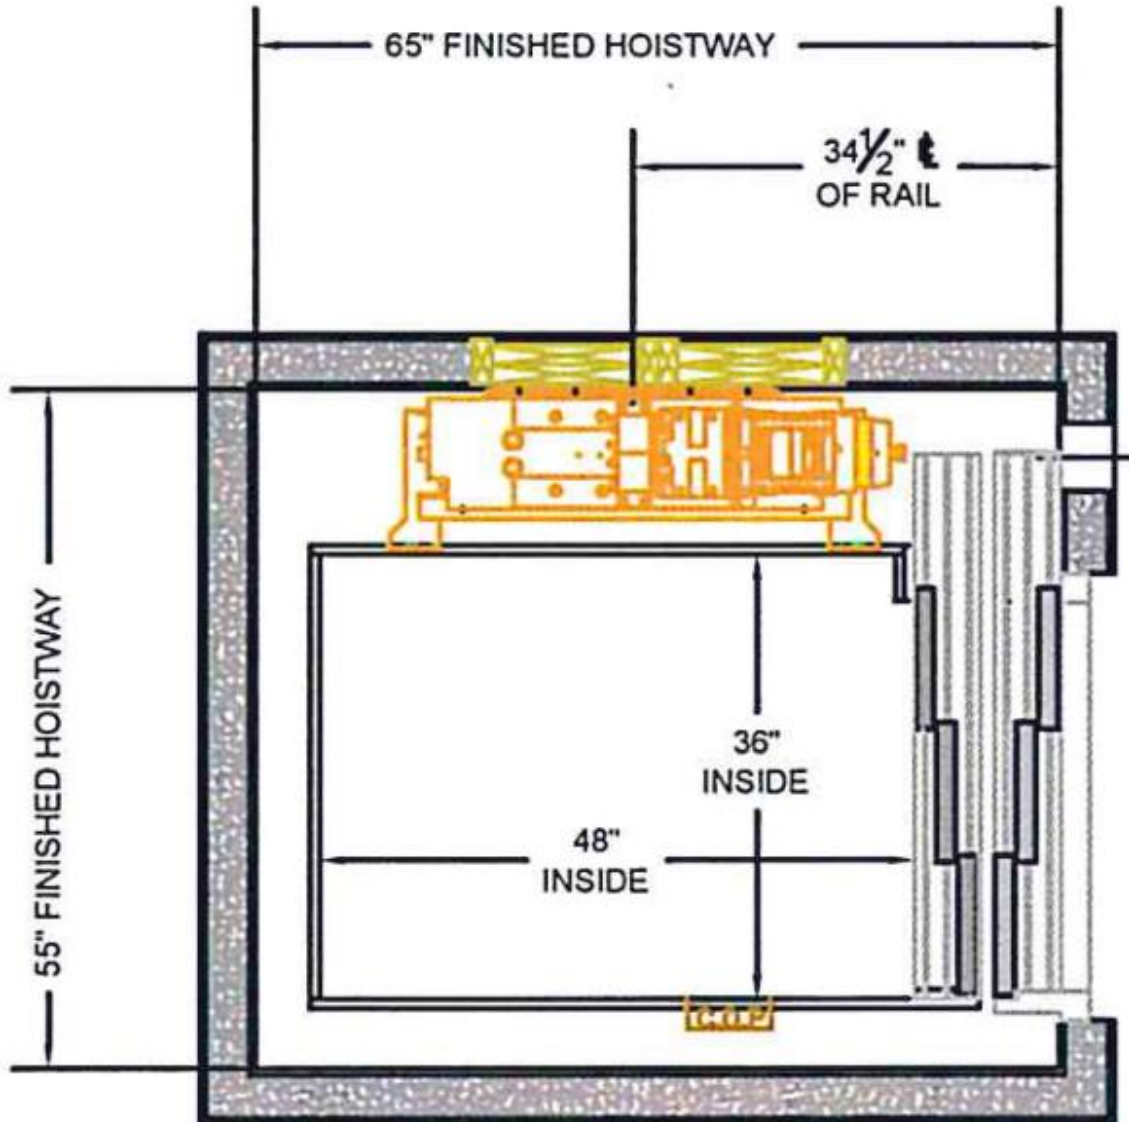

ACCREDITED
HOME ELEVATOR COMPANY

3-Speed Side Slide

36 X 48 Cab (12 sq ft)

Accredited Home Elevator Company
www.accelelevator.com (800) 488 5905

AHE | 127 S Main Street Barnegat, NJ 08005 | marketing@accelelevator.com