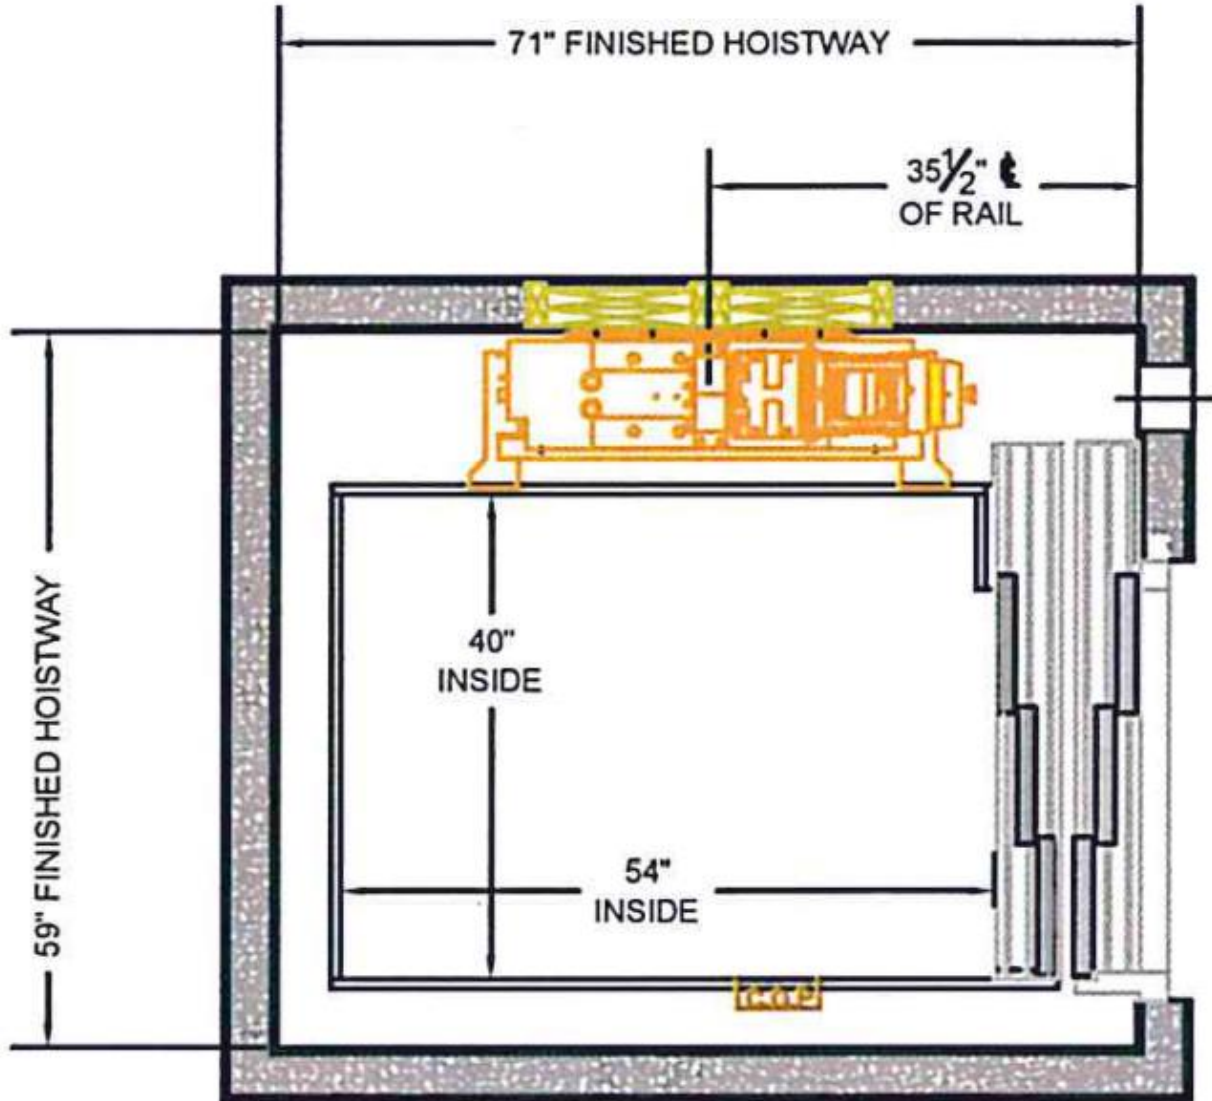

# 3-Speed Side Slide

**40 X 54 Cab (15 sq ft)**

Accredited Home Elevator Company

[www.accelelevator.com](http://www.accelelevator.com) (800) 488 5905

AHE | 127 S Main Street Barnegat, NJ 08005 | [marketing@accelelevator.com](mailto:marketing@accelelevator.com)