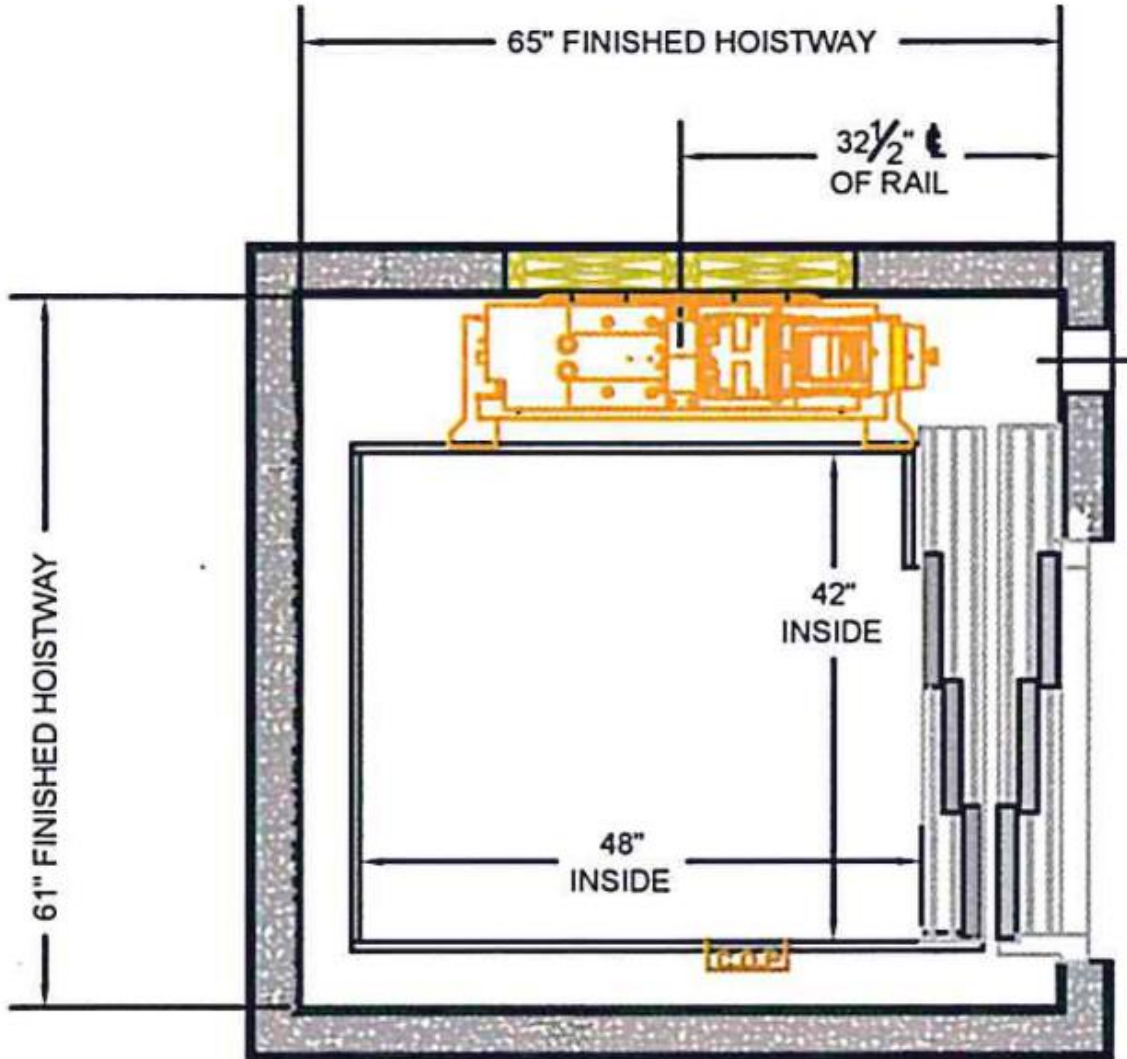

ACCREDITED
HOME ELEVATOR COMPANY

3-Speed Side Slide

42 X 48 Cab (14 sq ft)

Accredited Home Elevator Company

www.accelelevator.com (800) 488 5905

AHE | 127 S Main Street Barnegat, NJ 08005 | marketing@accelelevator.com