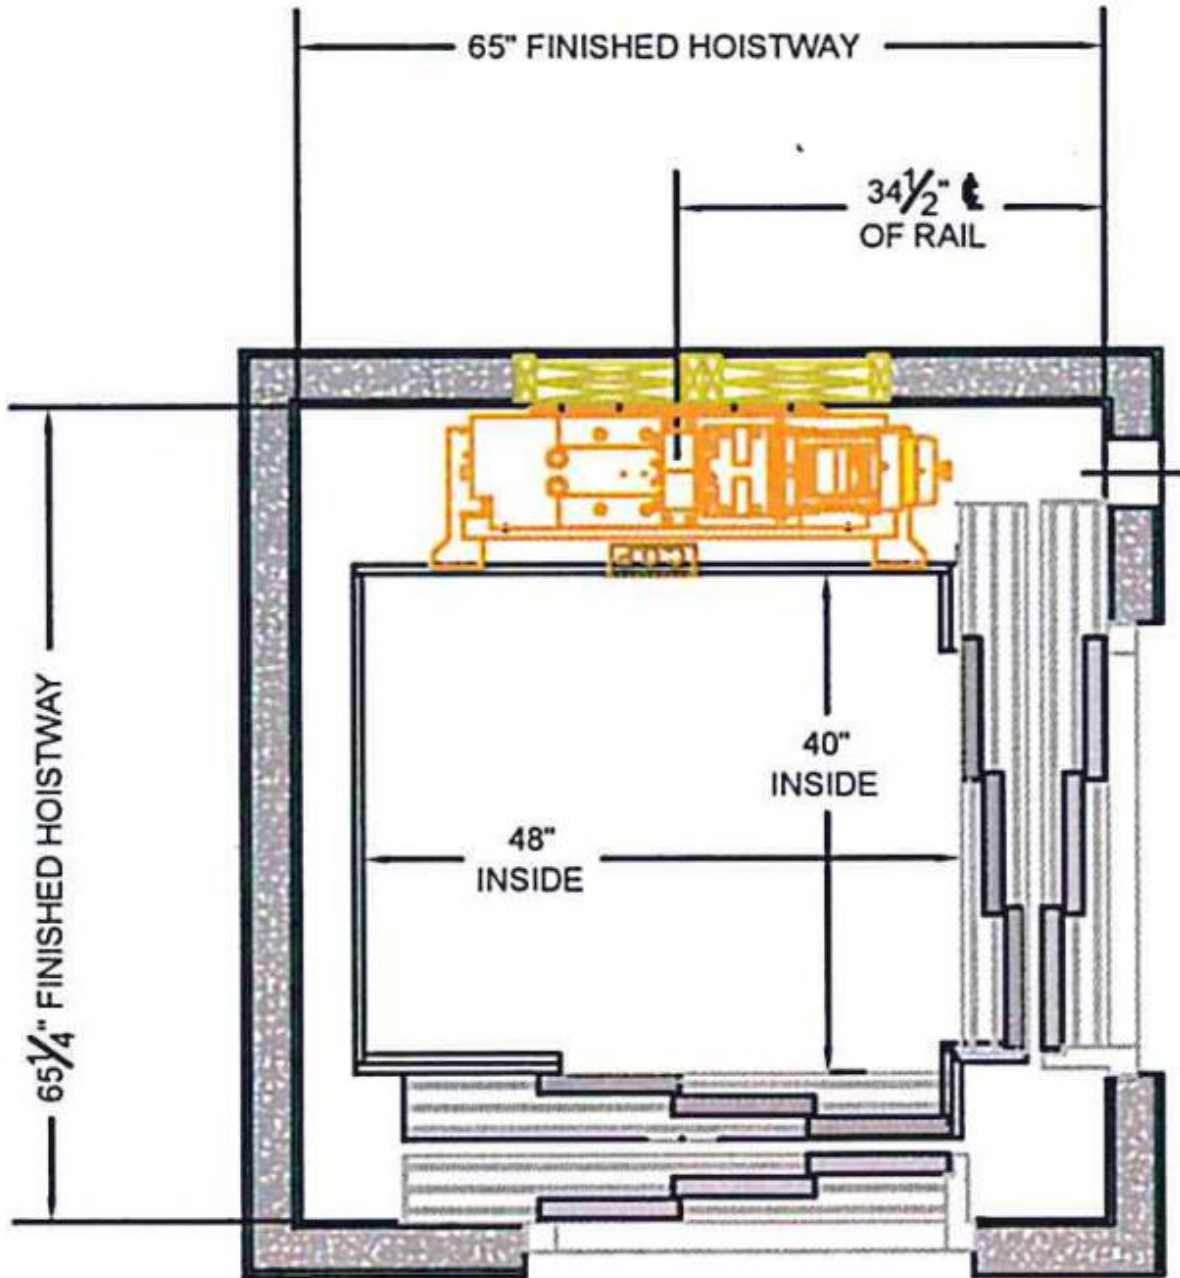

ACCREDITED
HOME ELEVATOR COMPANY

3-Speed Side Slide

Corner Post

40 X 48 Cab (13 1/3 sq ft)

Accredited Home Elevator Company

www.accelelevator.com (800) 488 5905

AHE | 127 S Main Street Barnegat, NJ 08005 | marketing@accelelevator.com