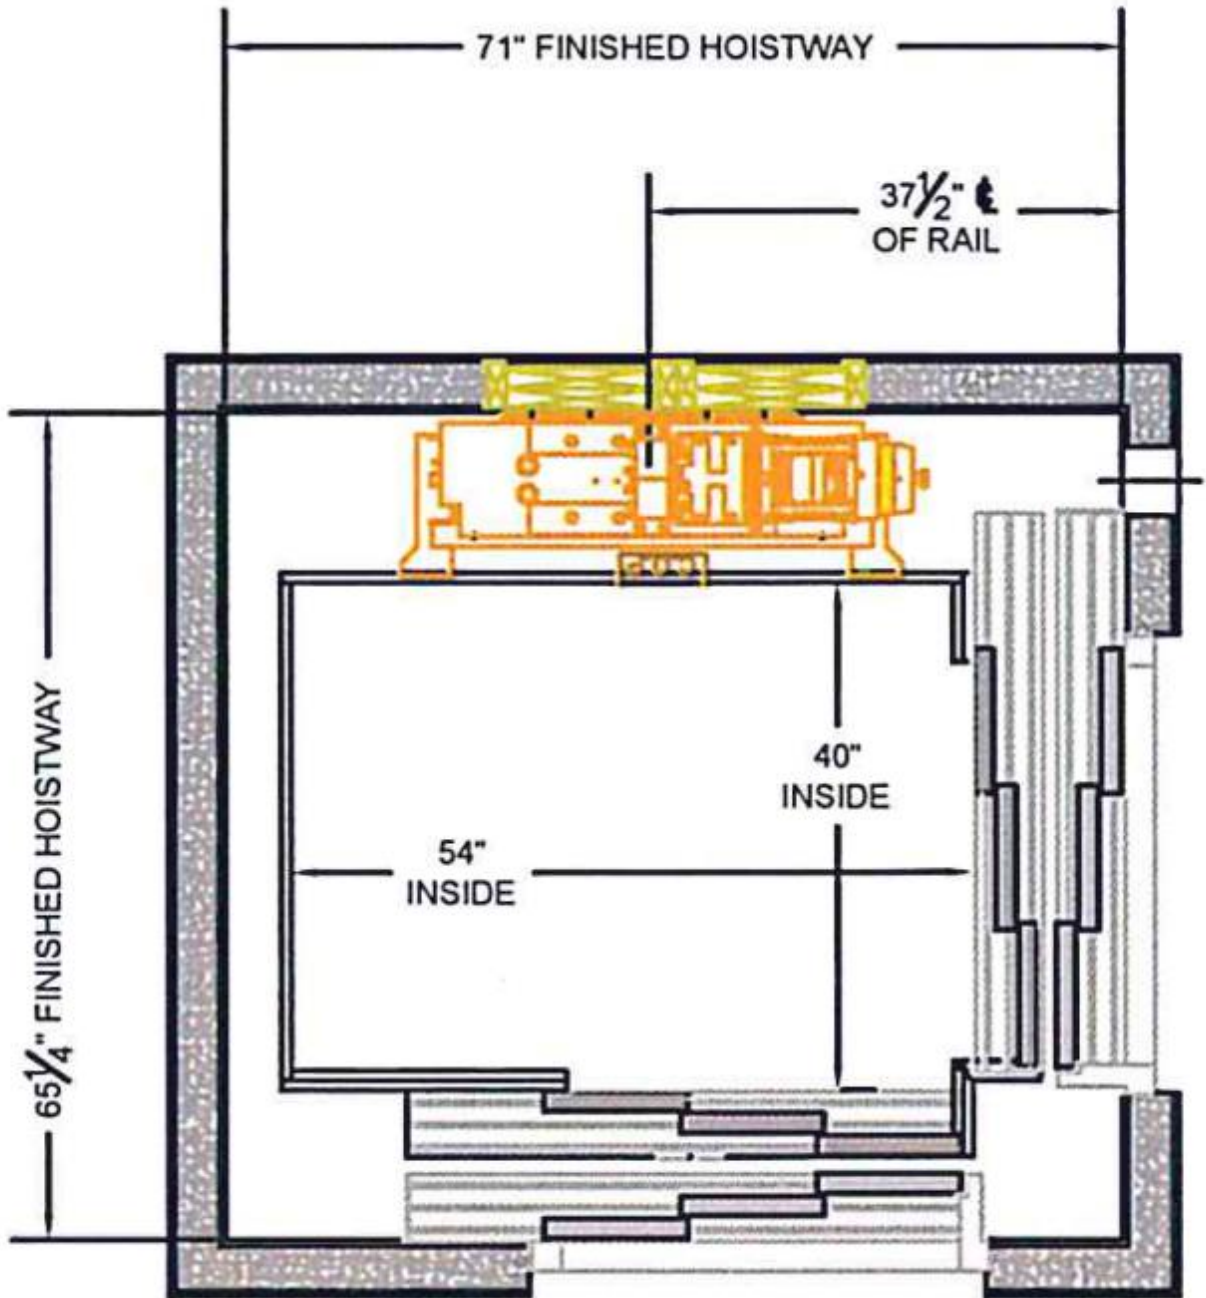

ACCREDITED
HOME ELEVATOR COMPANY

3-Speed Side Slide

Corner Post

40 X 54 Cab (15 sq ft)

Accredited Home Elevator Company

www.accelelevator.com (800) 488 5905

AHE | 127 S Main Street Barnegat, NJ 08005 | marketing@accelelevator.com