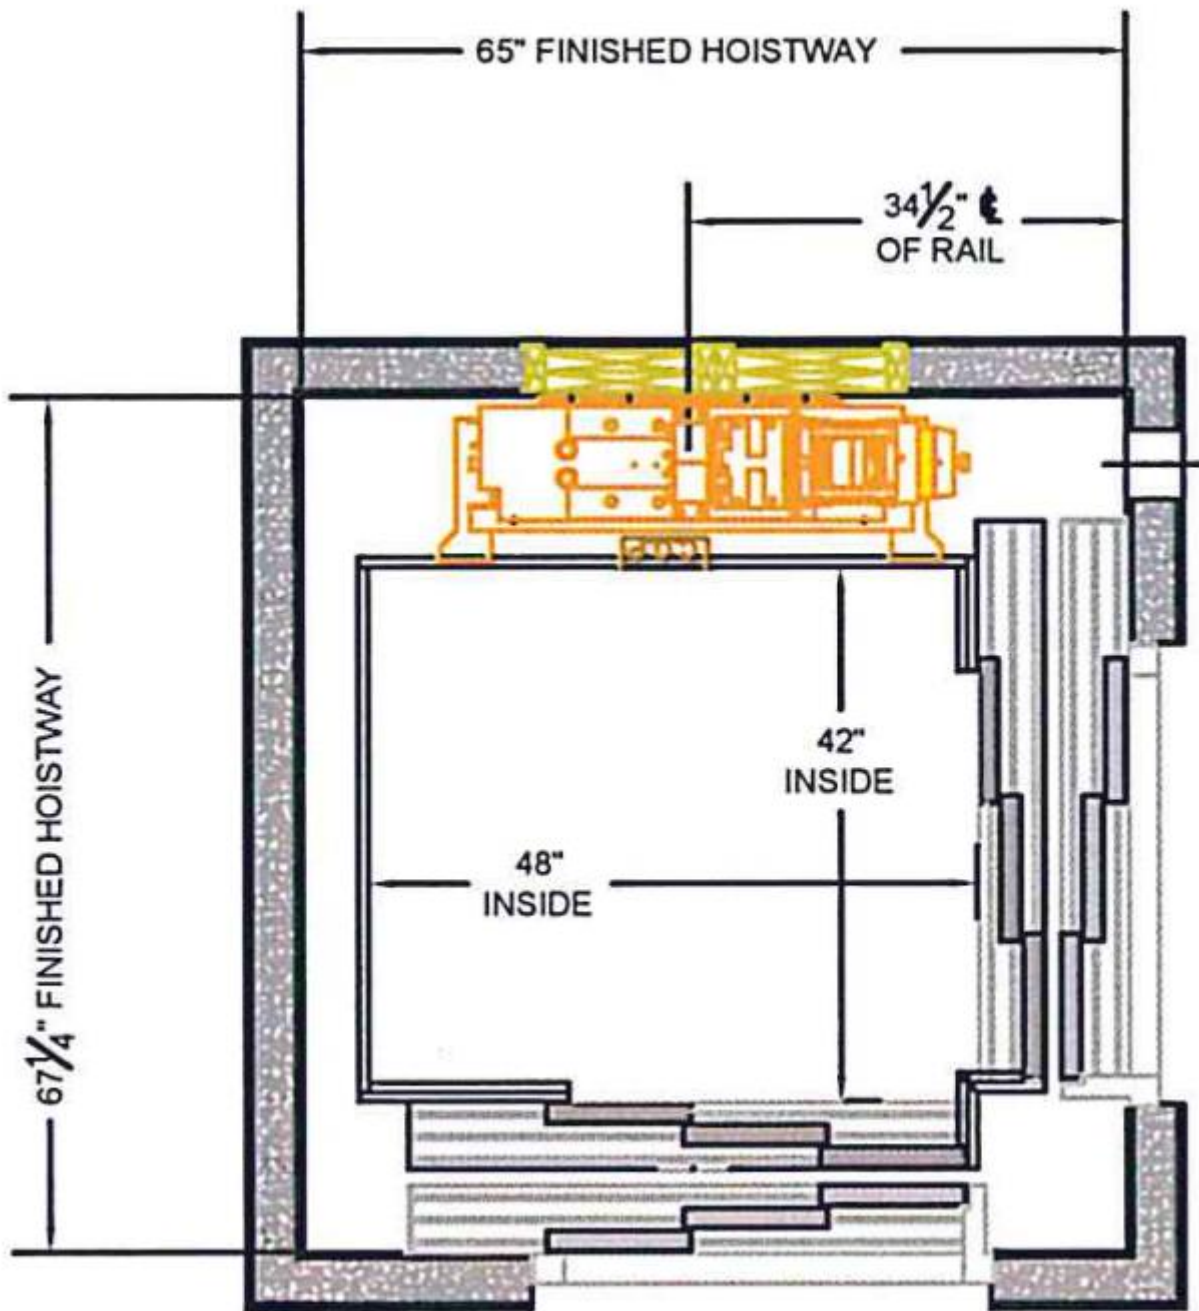

ACCREDITED
HOME ELEVATOR COMPANY

3-Speed Side Slide

Corner Post

42 X 48 Cab (14 sq ft)

Accredited Home Elevator Company

www.accelelevator.com (800) 488 5905

AHE | 127 S Main Street Barnegat, NJ 08005 | marketing@accelelevator.com