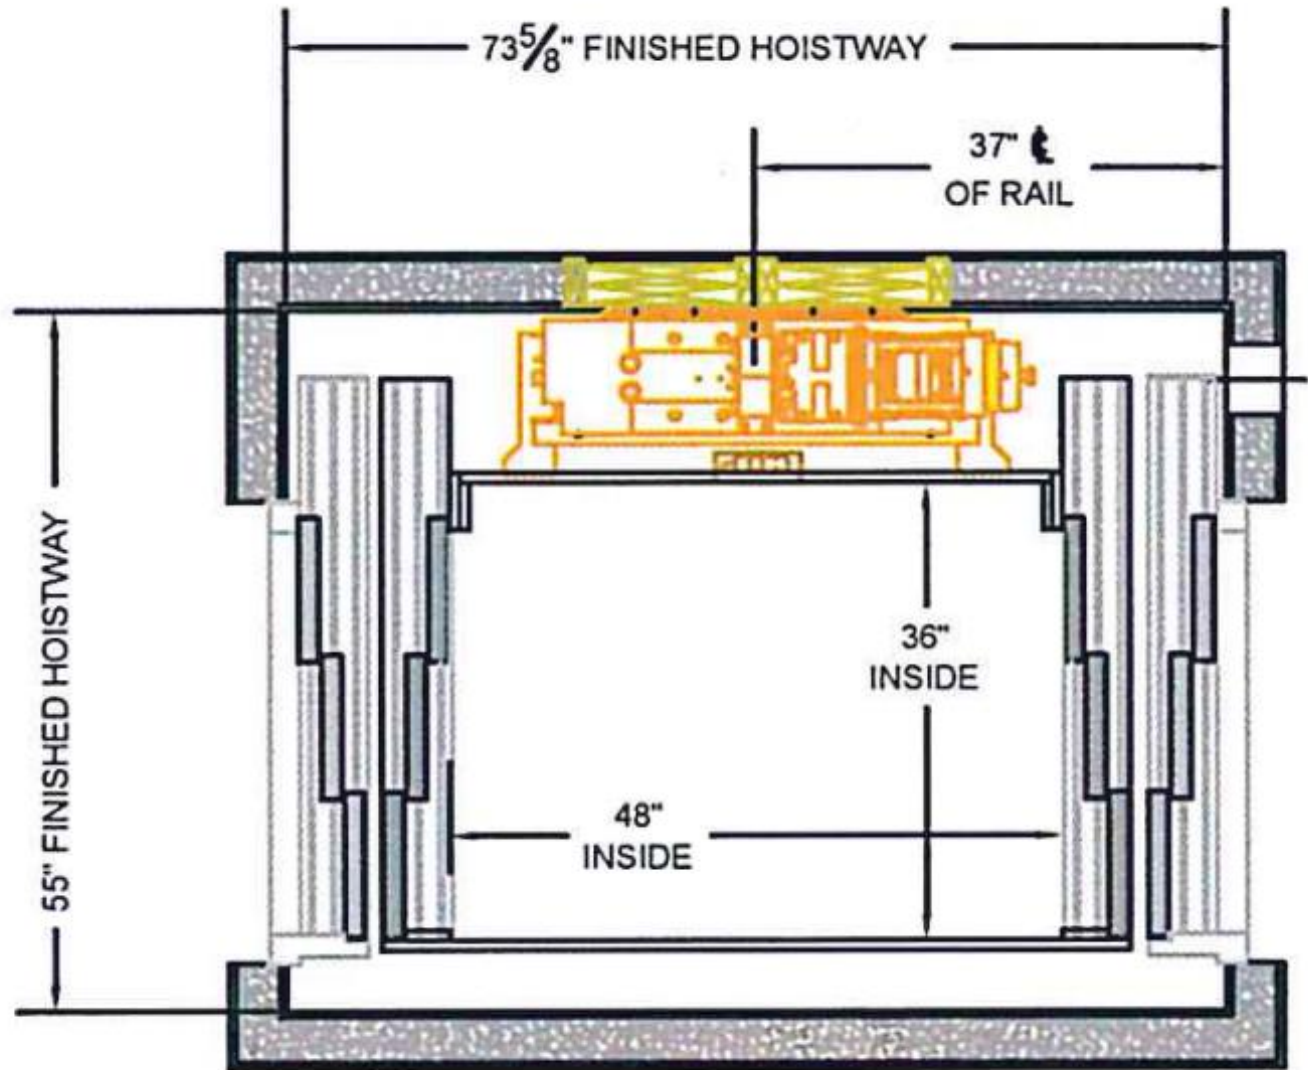

ACCREDITED
HOME ELEVATOR COMPANY

3-Speed Side Slide

Walk Through

36 X 48 Cab (12 sq ft)

Accredited Home Elevator Company

www.accelelevator.com (800) 488 5905

AHE | 127 S Main Street Barnegat, NJ 08005 | marketing@accelelevator.com