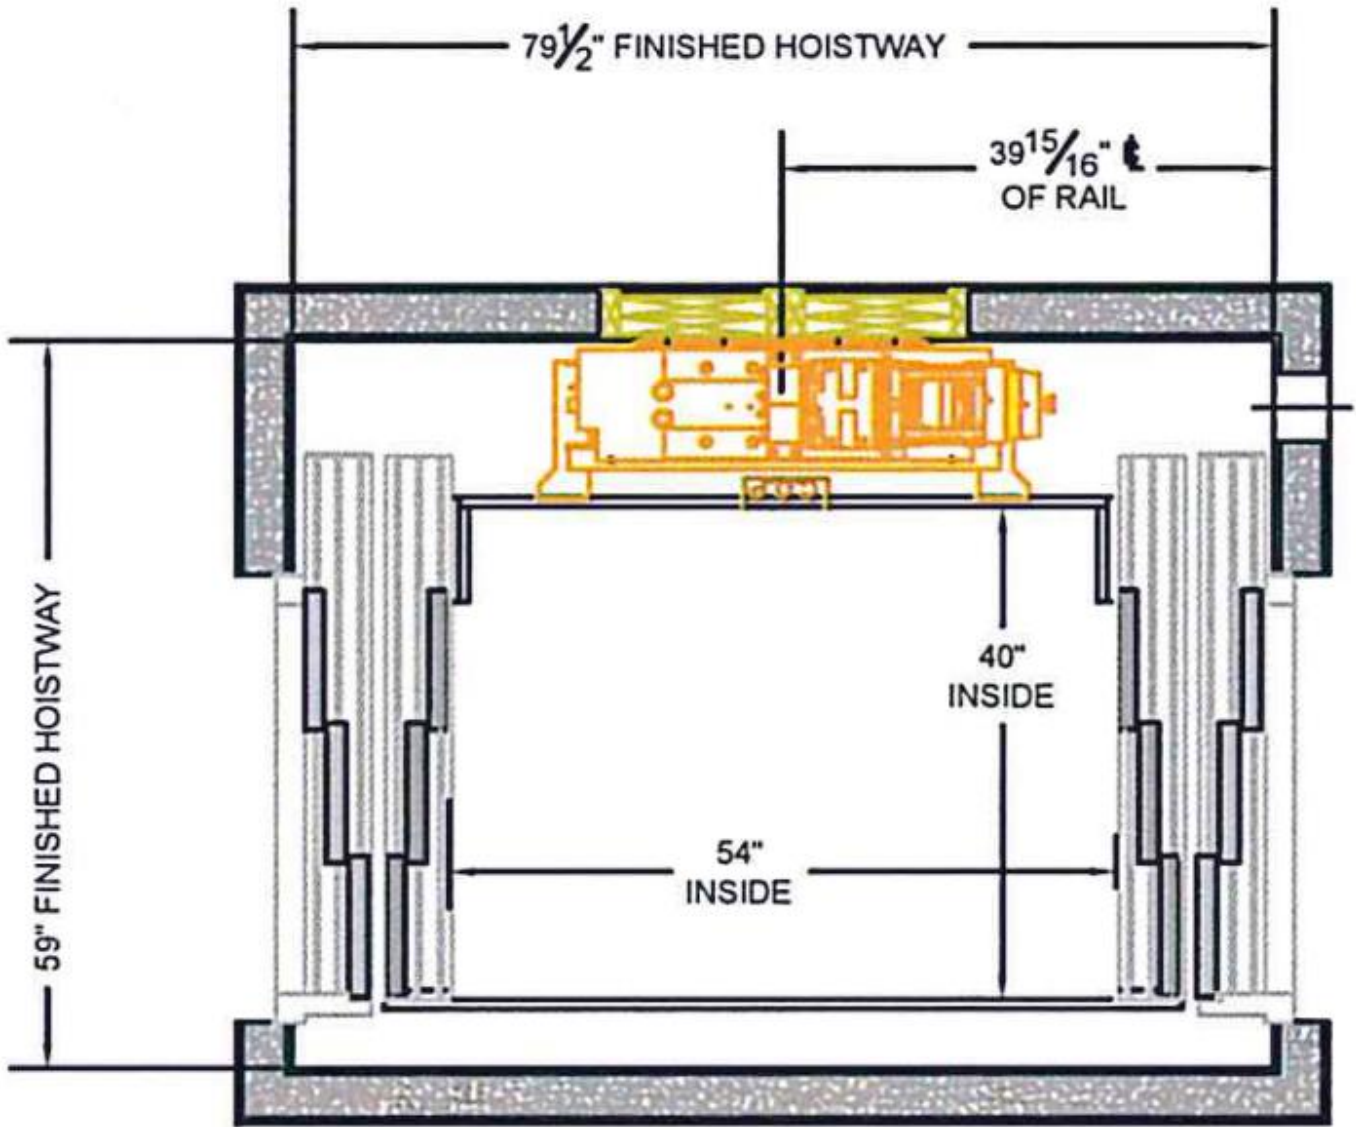

ACCREDITED
HOME ELEVATOR COMPANY

3-Speed Side Slide

Walk Through

40 X 54 Cab (15 sq ft)

Accredited Home Elevator Company

www.accelelevator.com (800) 488 5905

AHE | 127 S Main Street Barnegat, NJ 08005 | marketing@accelelevator.com