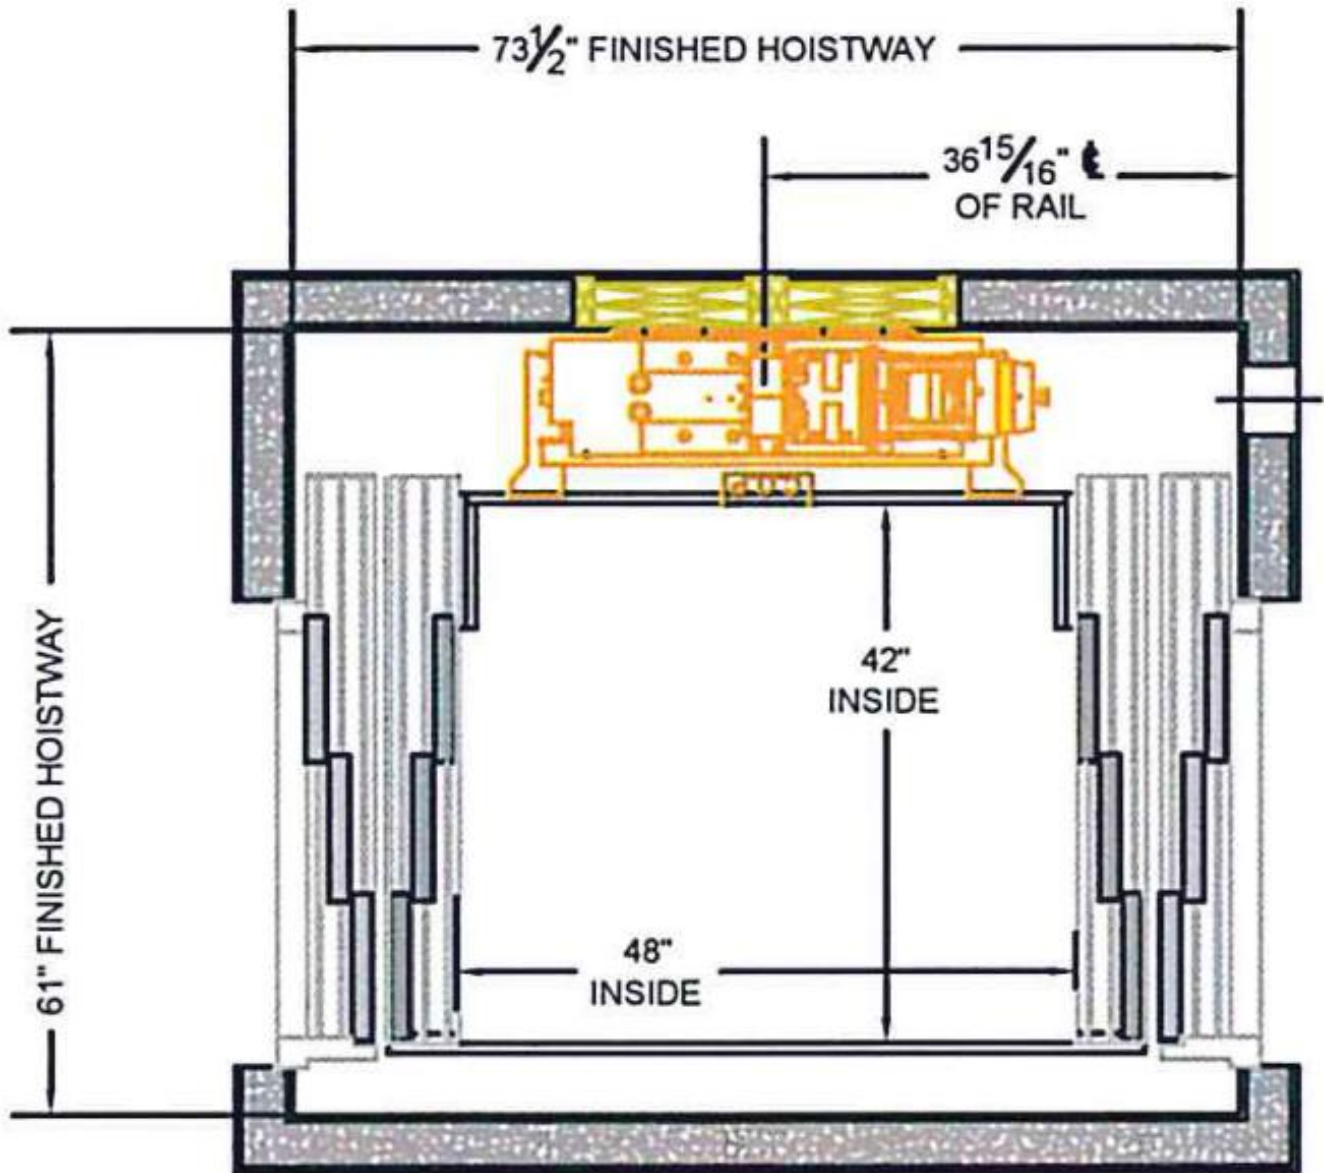

ACCREDITED
HOME ELEVATOR COMPANY

3-Speed Side Slide

Walk Through

42 X 48 Cab (14 sq ft)

Accredited Home Elevator Company

www.accelelevator.com (800) 488 5905

AHE | 127 S Main Street Barnegat, NJ 08005 | marketing@accelelevator.com