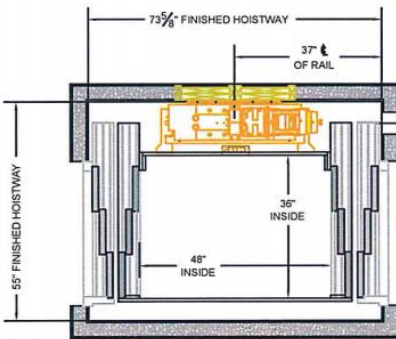

ACCREDITED
HOME ELEVATOR COMPANY

Automatic Side Slides

3-Speed Side Slides

SINGLE OPENING

WALK THRU

CORNER POST

Accredited Home Elevator Company

www.acelevator.com (800) 488 5905