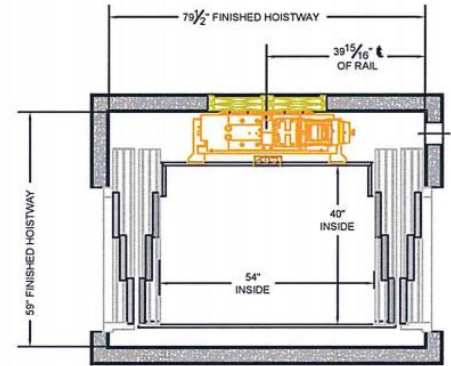

ACCREDITED
HOME ELEVATOR COMPANY

Automatic Side Slides

3-Speed Side Slides

SINGLE OPENING

WALK THRU

CORNER POST

Accredited Home Elevator Company

www.acelevator.com (800) 488 5905