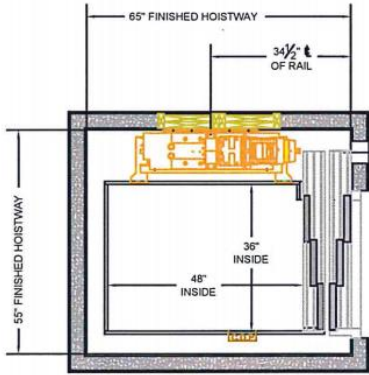

ACCREDITED
HOME ELEVATOR COMPANY

Automatic Side Slides

3-Speed Side Slides

SINGLE OPENING

WALK THRU

CORNER POST

Accredited Home Elevator Company

www.acelevator.com (800) 488 5905