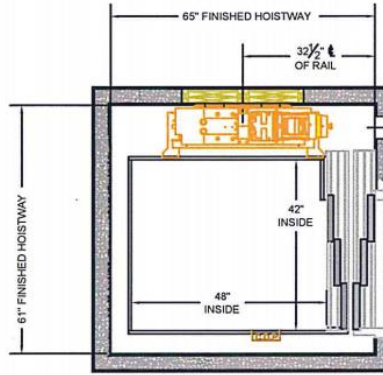

ACCREDITED
HOME ELEVATOR COMPANY

Automatic Side Slides

3-Speed Side Slides

SINGLE OPENING

WALK THRU

CORNER POST

Accredited Home Elevator Company

www.acelevator.com (800) 488 5905