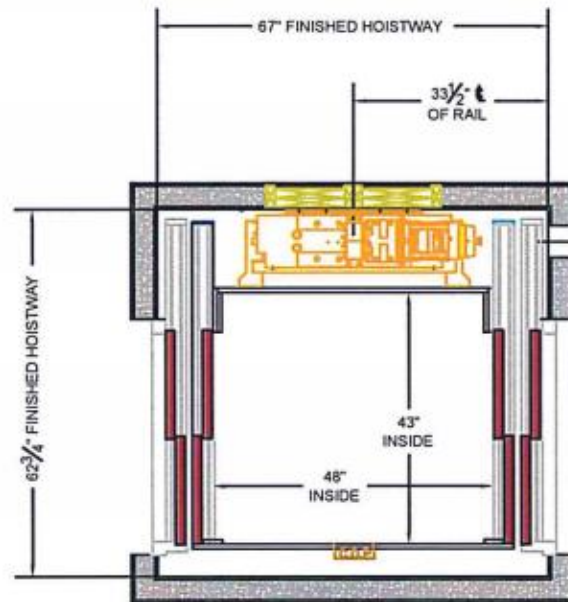

Accredited Home Elevator Company

www.accelelevator.com (800) 488 5905

AHE | 127 S Main Street Barnegat, NJ 08005 | marketing@accelelevator.com