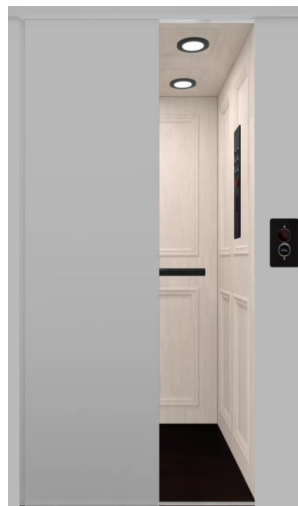

ACCREDITED
HOME ELEVATOR COMPANY

Automatic Side Slides

3-Speed Side Slide Options

2-Speed Side Slide Options

White

Accredited Home Elevator Company

www.acelevator.com (800) 488 5905

AHE | 127 S Main Street Barnegat, NJ 08005 | marketing@acelevator.com