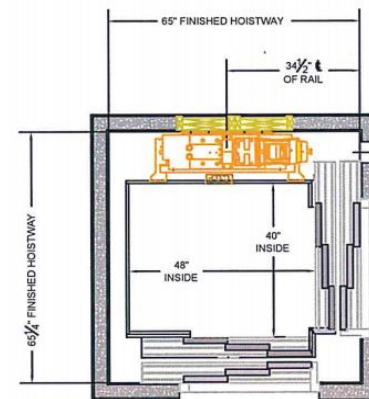

ACCREDITED
HOME ELEVATOR COMPANY

Automatic Side Slides

3-Speed Side Slides

SINGLE OPENING

WALK THRU

CORNER POST

Accredited Home Elevator Company

www.acelevator.com (800) 488 5905