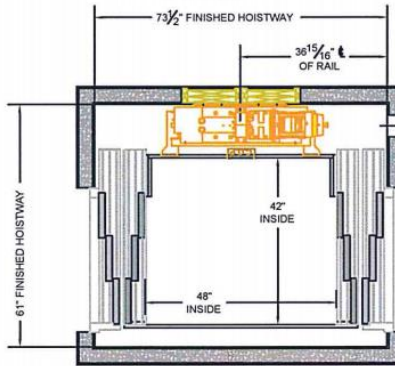

ACCREDITED
HOME ELEVATOR COMPANY

Automatic Side Slides

3-Speed Side Slides

SINGLE OPENING

WALK THRU

CORNER POST

Accredited Home Elevator Company

www.acelevator.com (800) 488 5905