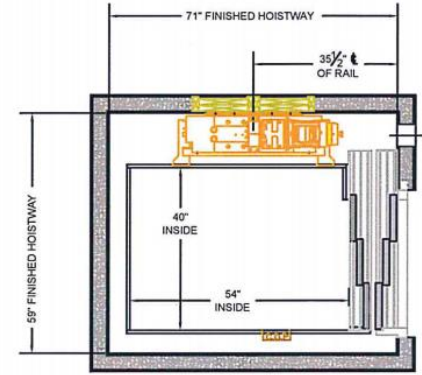

ACCREDITED
HOME ELEVATOR COMPANY

Automatic Side Slides

3-Speed Side Slides

SINGLE OPENING

WALK THRU

CORNER POST

Accredited Home Elevator Company

www.acelevator.com (800) 488 5905