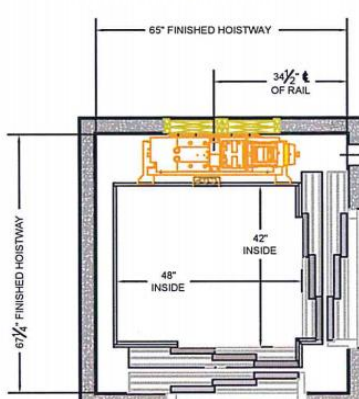

ACCREDITED
HOME ELEVATOR COMPANY

Automatic Side Slides

3-Speed Side Slides

SINGLE OPENING

WALK THRU

CORNER POST

Accredited Home Elevator Company

www.acelevator.com (800) 488 5905