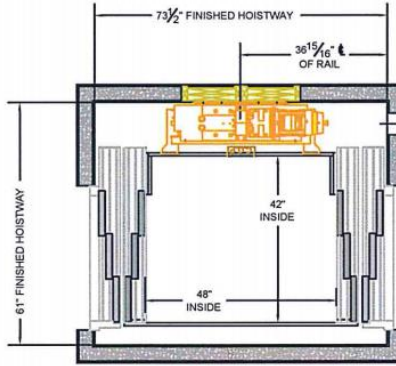

Automatic Side Slides

3-Speed Side Slides

SINGLE OPENING

WALK THRU

CORNER POST

Accredited Home Elevator Company

www.acelevator.com (800) 488 5905

AHE | 127 S Main Street Barnegat, NJ 08005 | marketing@acelevator.com