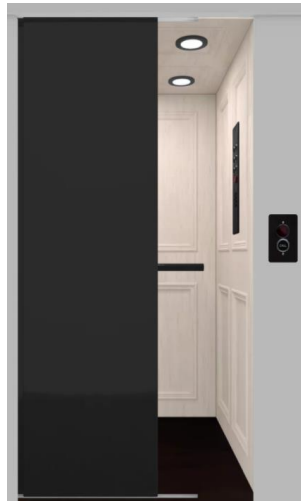

ACCREDITED
HOME ELEVATOR COMPANY

Automatic Side Slides

3-Speed Side Slide Options

2-Speed Side Slide Options

Black

Accredited Home Elevator Company

www.acelevator.com (800) 488 5905

AHE | 127 S Main Street Barnegat, NJ 08005 | marketing@acelevator.com