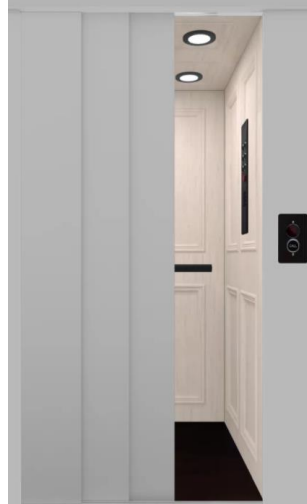

ACCREDITED
HOME ELEVATOR COMPANY

Automatic Side Slides

3-Speed Side Slide Options

Glass

Black

White

Stainless Steel

2-Speed Side Slide Options