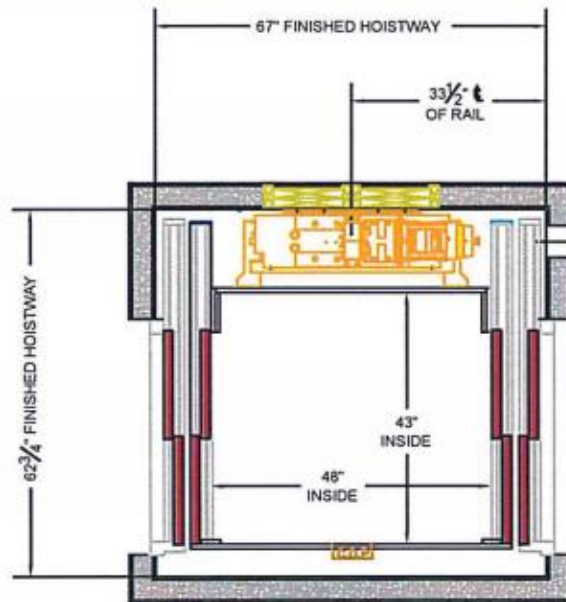

ACCREDITED
HOME ELEVATOR COMPANY

Automatic Side Slides

2-Speed Side Slides

SINGLE
OPENING

WALK
THRU

Accredited Home Elevator Company

www.acelevator.com (800) 488 5905

AHE | 127 S Main Street Barnegat, NJ 08005 | marketing@acelevator.com