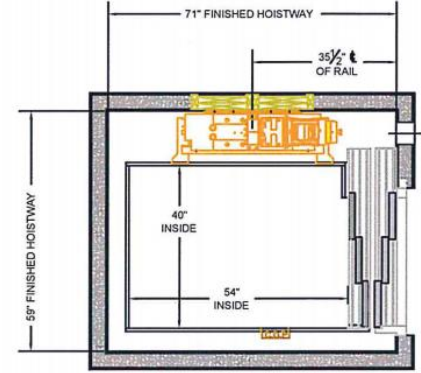

Automatic Side Slides

3-Speed Side Slides

SINGLE OPENING

WALK THRU

CORNER POST

Accredited Home Elevator Company

www.acelevator.com (800) 488 5905

AHE | 127 S Main Street Barnegat, NJ 08005 | marketing@acelevator.com