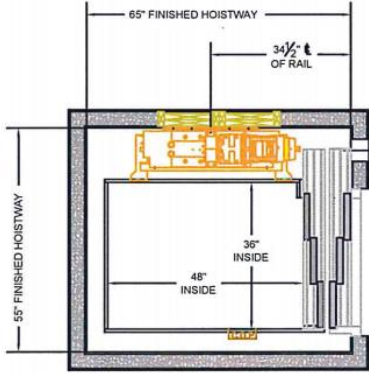

Automatic Side Slides

3-Speed Side Slides

SINGLE OPENING

WALK THRU

CORNER POST

Accredited Home Elevator Company

www.acelevator.com (800) 488 5905

AHE | 127 S Main Street Barnegat, NJ 08005 | marketing@acelevator.com