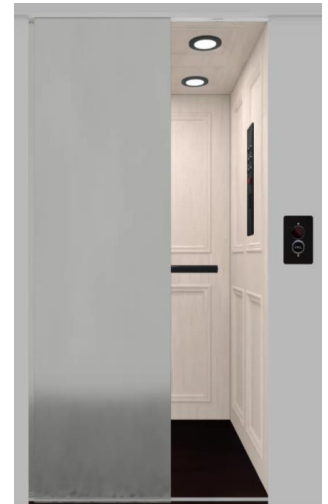

Stainless Steel

Accredited Home Elevator Company

www.acelevator.com (800) 488 5905

AHE | 127 S Main Street Barnegat, NJ 08005 | marketing@acelevator.com