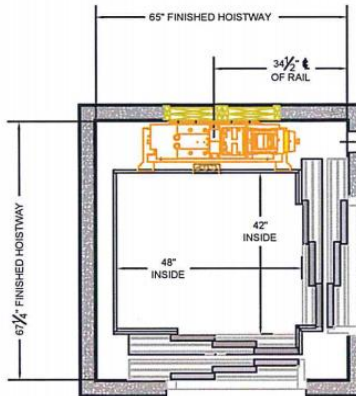

Automatic Side Slides

3-Speed Side Slides

SINGLE OPENING

WALK THRU

CORNER POST

Accredited Home Elevator Company

www.acelevator.com (800) 488 5905

AHE | 127 S Main Street Barnegat, NJ 08005 | marketing@acelevator.com