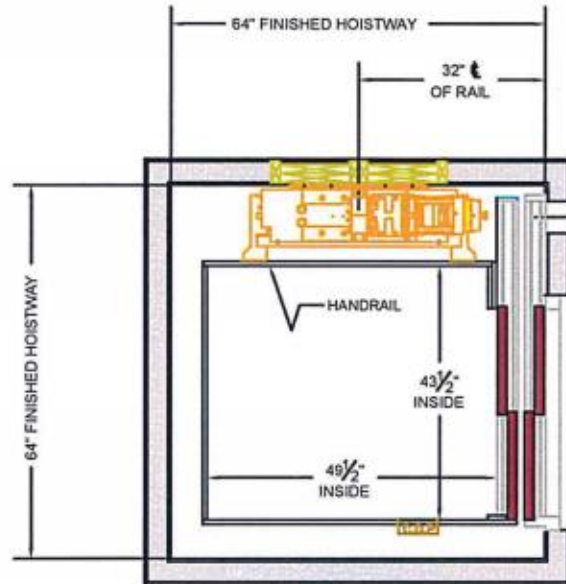

ACCREDITED
HOME ELEVATOR COMPANY

Automatic Side Slides

2-Speed Side Slides

SINGLE
OPENING

WALK
THRU