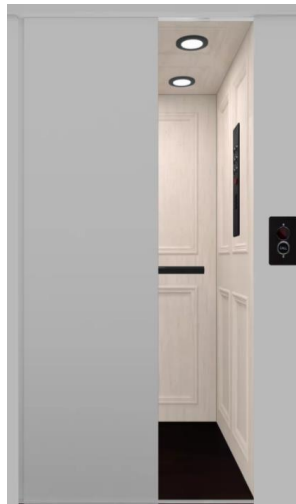

ACCREDITED
HOME ELEVATOR COMPANY

Automatic Side Slides

3-Speed Side Slide Options

2-Speed Side Slide Options

White

Accredited Home Elevator Company

www.acelevator.com (800) 488 5905

AHE | 127 S Main Street Barnegat, NJ 08005 | marketing@acelevator.com