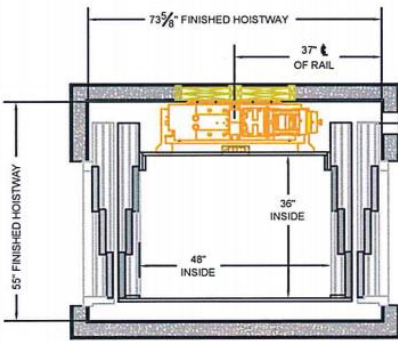

Automatic Side Slides

3-Speed Side Slides

SINGLE OPENING

WALK THRU

CORNER POST

Accredited Home Elevator Company

www.acelevator.com (800) 488 5905

AHE | 127 S Main Street Barnegat, NJ 08005 | marketing@acelevator.com