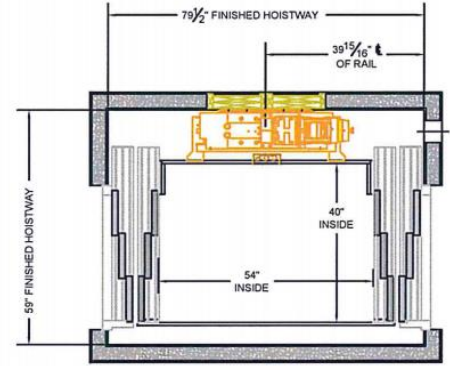

Automatic Side Slides

3-Speed Side Slides

SINGLE OPENING

WALK THRU

CORNER POST

Accredited Home Elevator Company

www.acelevator.com (800) 488 5905

AHE | 127 S Main Street Barnegat, NJ 08005 | marketing@acelevator.com