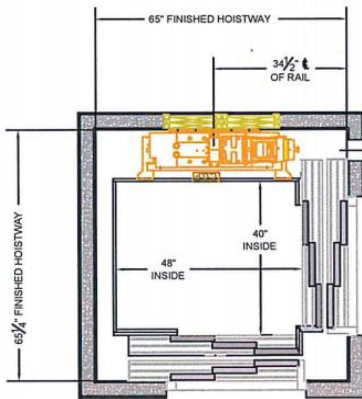

Automatic Side Slides

3-Speed Side Slides

SINGLE OPENING

WALK THRU

CORNER POST

Accredited Home Elevator Company

www.acelevator.com (800) 488 5905

AHE | 127 S Main Street Barnegat, NJ 08005 | marketing@acelevator.com