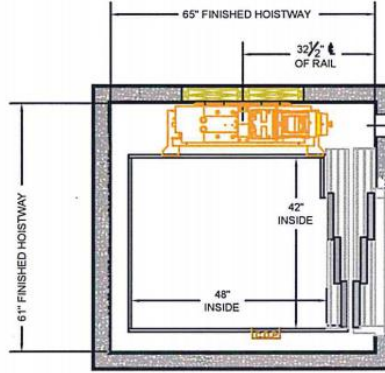

Automatic Side Slides

3-Speed Side Slides

SINGLE OPENING

WALK THRU

CORNER POST

Accredited Home Elevator Company

www.acelevator.com (800) 488 5905

AHE | 127 S Main Street Barnegat, NJ 08005 | marketing@acelevator.com