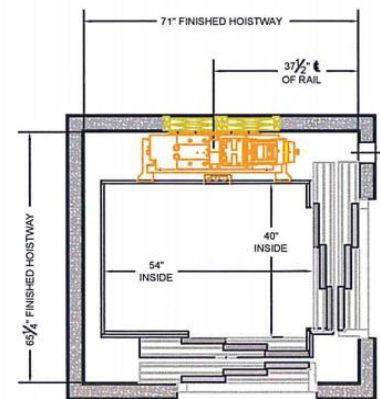

Automatic Side Slides

3-Speed Side Slides

SINGLE OPENING

WALK THRU

CORNER POST

Accredited Home Elevator Company

www.acelevator.com (800) 488 5905

AHE | 127 S Main Street Barnegat, NJ 08005 | marketing@acelevator.com