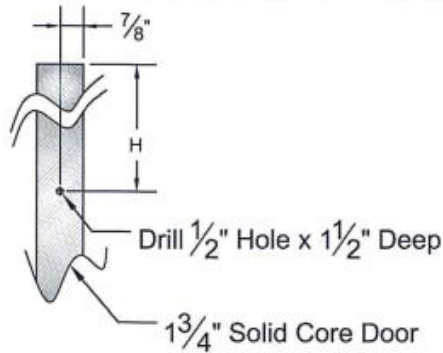

ACCREDITED
HOME ELEVATOR COMPANY

AHE FRAMING STEEL DOOR FRAMES