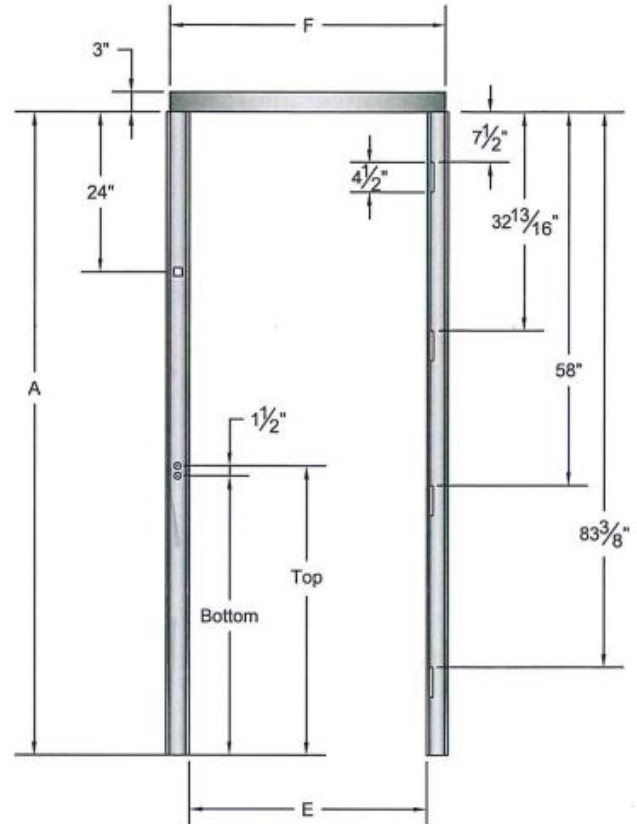

# STEEL DOOR FRAME Specification & Installation

WIDTH OF DOOR FRAME	ROUGH Opening	FINISH Opening	HEIGHT OF DOOR FRAME	ROUGH Opening	FINISH Opening
	NO Trim Boards	with Trim Boards		NO Trim Boards	with Trim Boards
30"	38	36 1/2"	80	84 3/4"	84
32"	40	38 1/2"		88 3/4"	88
34"	42	40 1/2"		100 3/4"	100
36"	44	42 1/2"			

# AHE FRAMING STEEL DOOR FRAMES

80" & 84"  
Steel Door Frame

96"  
Steel Door Frame

Door Height	A	Button Holes		Top Of Hinge * Positions			G	H
		Top	Bottom	B	C	D		
80"	80-5/8"	43-1/2"	42"	7-1/2"	39-7/16"	71-3/8"	8	39.25
84"	84-5/8"	43-1/2"	42"	7-1/2"	39-7/16"	71-3/8"	12	43.25
96"	96-5/8"	43-1/2"	43"	<i>See Drawing for Dimensions</i>			24	55.25