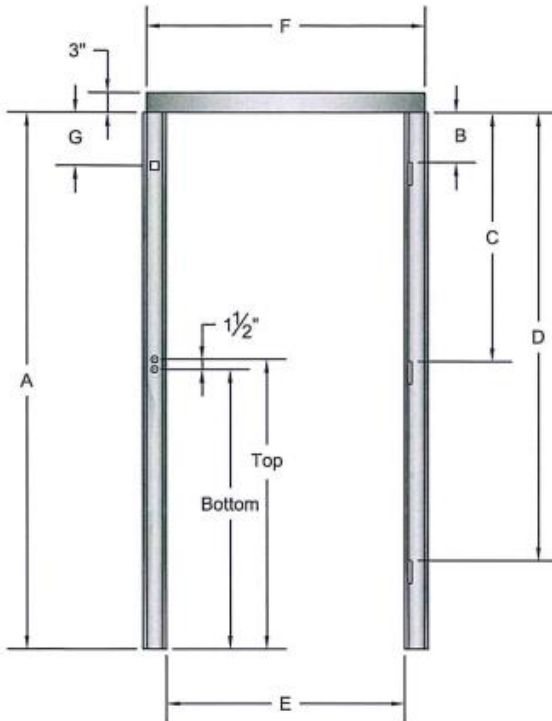

# STEEL DOOR FRAME Specification & Installation

WIDTH OF DOOR FRAME	ROUGH Opening	FINISH Opening	HEIGHT OF DOOR FRAME	ROUGH Opening	FINISH Opening
	NO Trim Boards	with Trim Boards		NO Trim Boards	with Trim Boards
30"	38	36 1/2"	80	84 3/4"	84
32"	40	38 1/2"		88 3/4"	88
34"	42	40 1/2"		100 3/4"	100
36"	44	42 1/2"			

# AHE FRAMING STEEL DOOR FRAMES

80" & 84"  
Steel Door Frame

96"  
Steel Door Frame

Door Height	A	Button Holes		Top Of Hinge * Positions			G	H
		Top	Bottom	B	C	D		
80"	80-5/8"	43-1/2"	42"	7-1/2"	39-7/16"	71-3/8"	8	39.25
84"	84-5/8"	43-1/2"	42"	7-1/2"	39-7/16"	71-3/8"	12	43.25
96"	96-5/8"	43-1/2"	43"	<i>See Drawing for Dimensions</i>			24	55.25