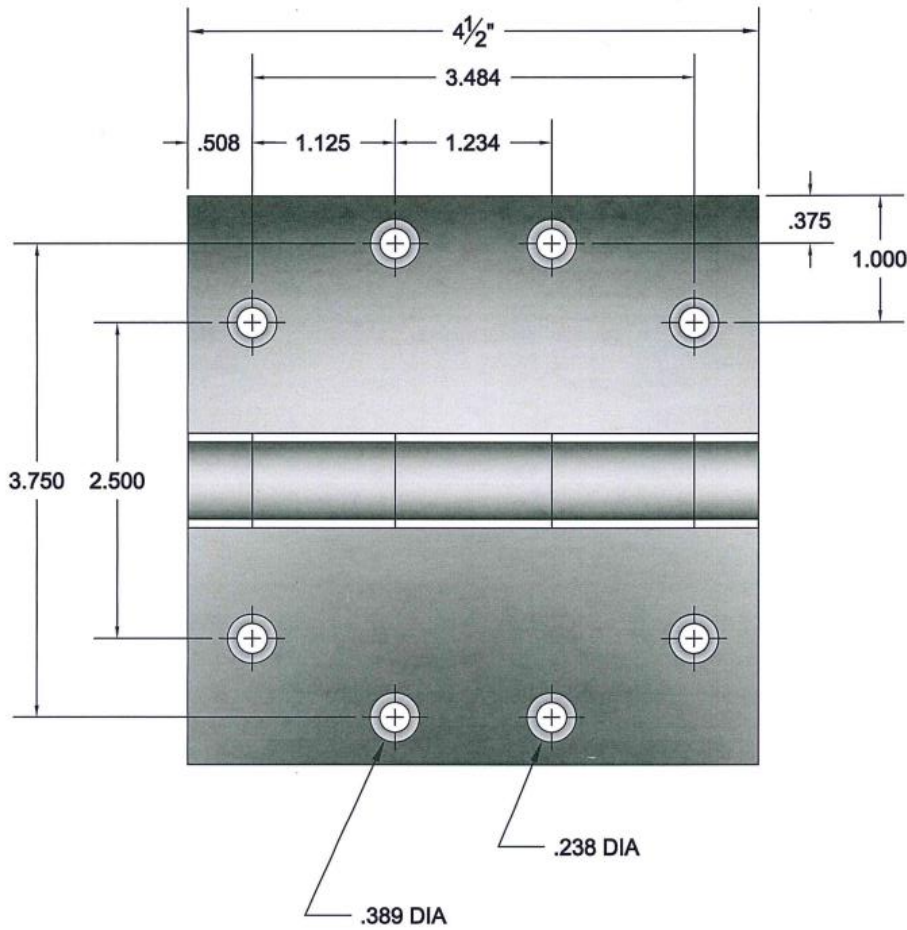

ACCREDITED
HOME ELEVATOR COMPANY

AHE FRAMING STEEL DOOR FRAMES

Mortis Mount Hinge

Accredited Home Elevator Company

www.accelelevator.com (800) 488 5905

AHE | 127 S Main Street Barnegat, NJ 08005 | marketing@accelelevator.com