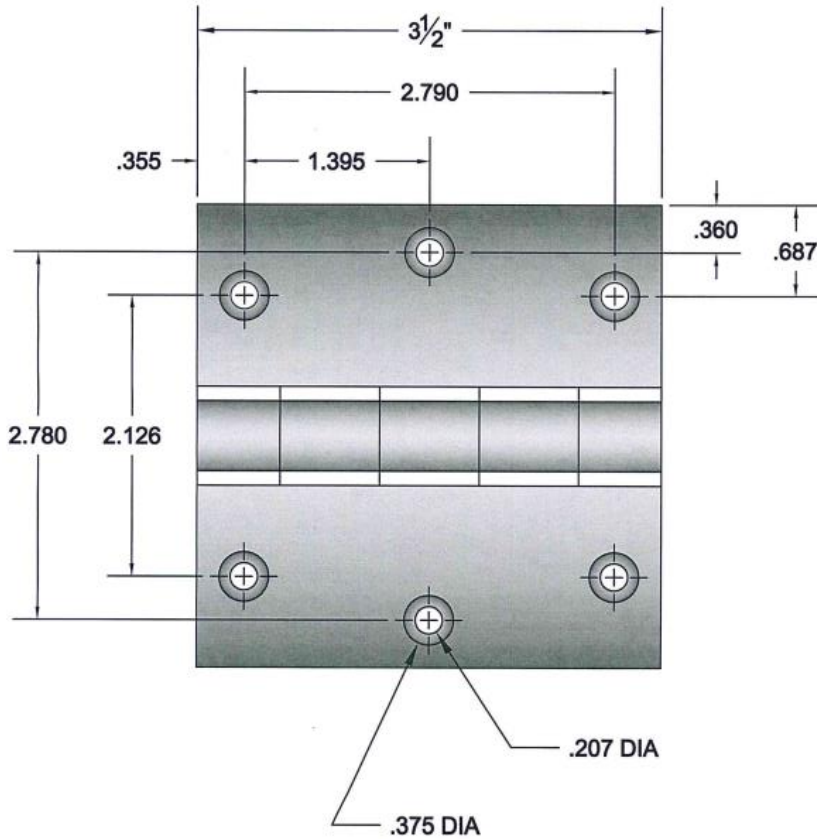

ACCREDITED
HOME ELEVATOR COMPANY

AHE FRAMING STEEL DOOR FRAMES

Mortis Mount Hinge