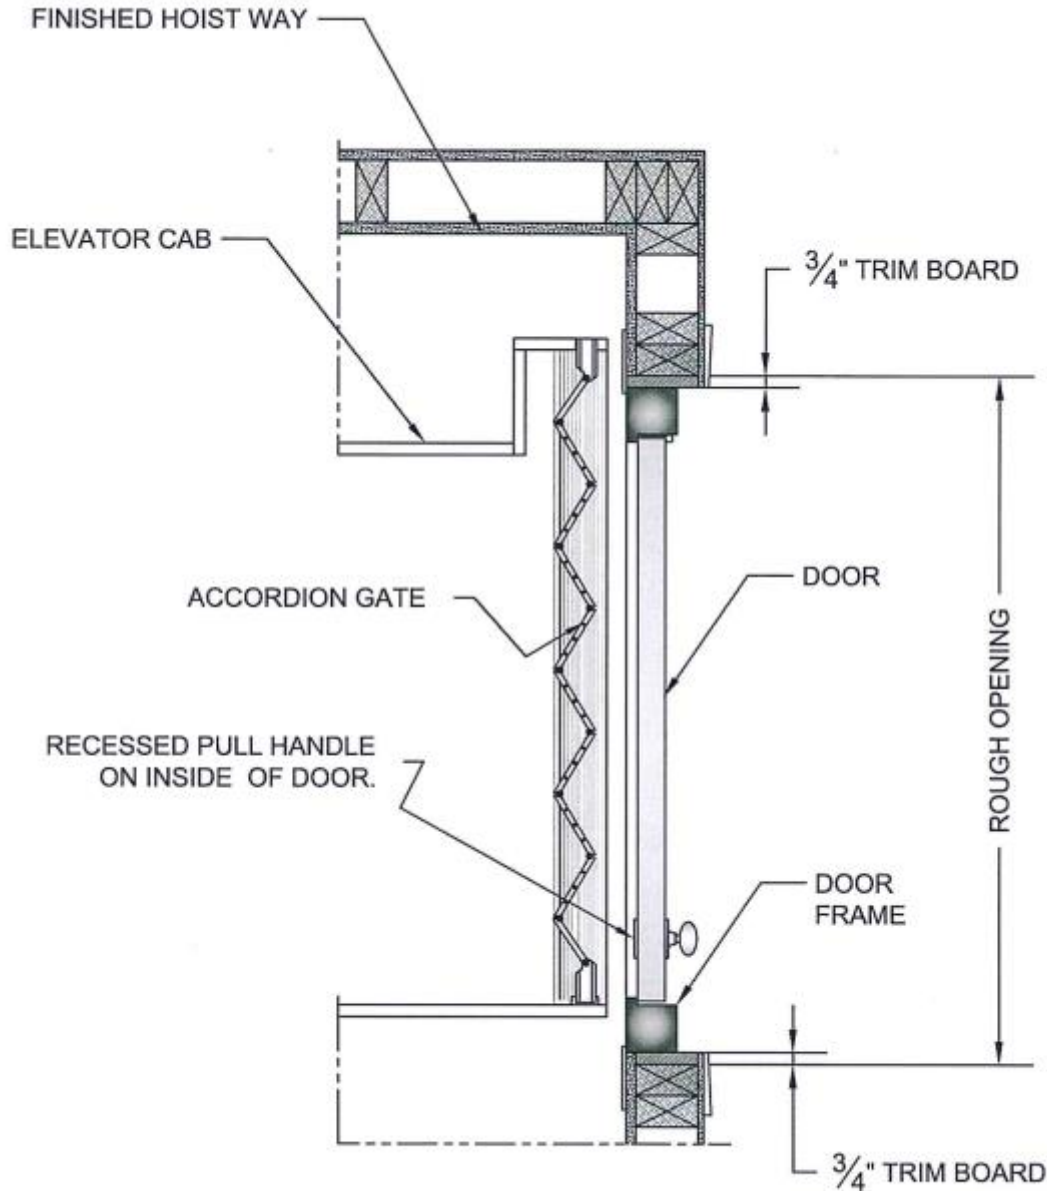

ACCREDITED
HOME ELEVATOR COMPANY

AHE FRAMING STEEL DOOR FRAMES

Accredited Home Elevator Company

www.accelelevator.com (800) 488 5905

AHE | 127 S Main Street Barnegat, NJ 08005 | marketing@accelelevator.com