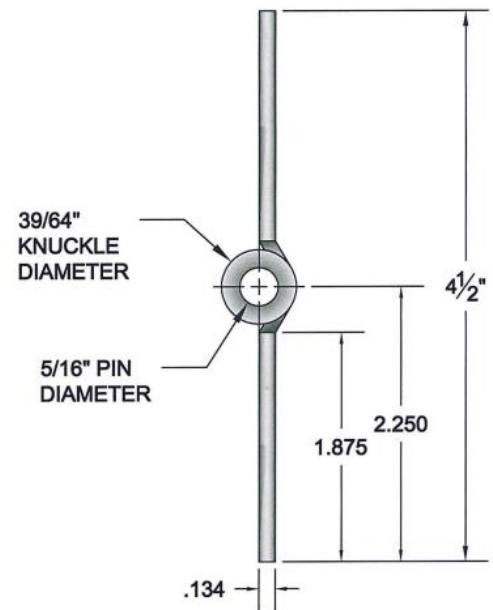

ACCREDITED
HOME ELEVATOR COMPANY

AHE FRAMING STEEL DOOR FRAMES

Mortis Mount Hinge

Accredited Home Elevator Company

www.accelelevator.com (800) 488 5905

AHE | 127 S Main Street Barnegat, NJ 08005 | marketing@accelelevator.com