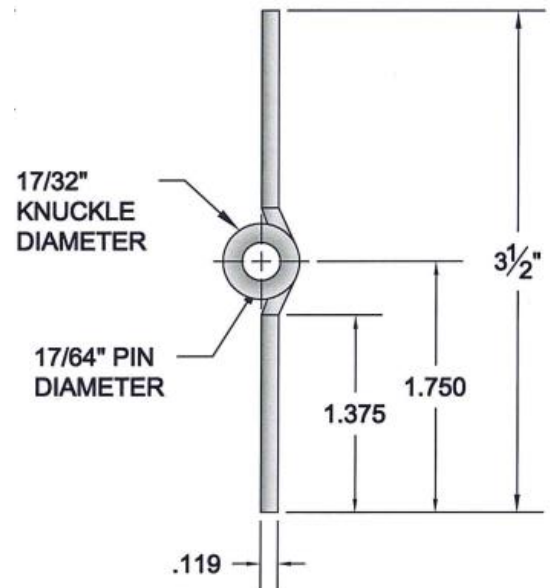

Accredited Home Elevator Company

www.acelevator.com (800) 488 5905

AHE | 127 S Main Street Barnegat, NJ 08005 | marketing@acelevator.com