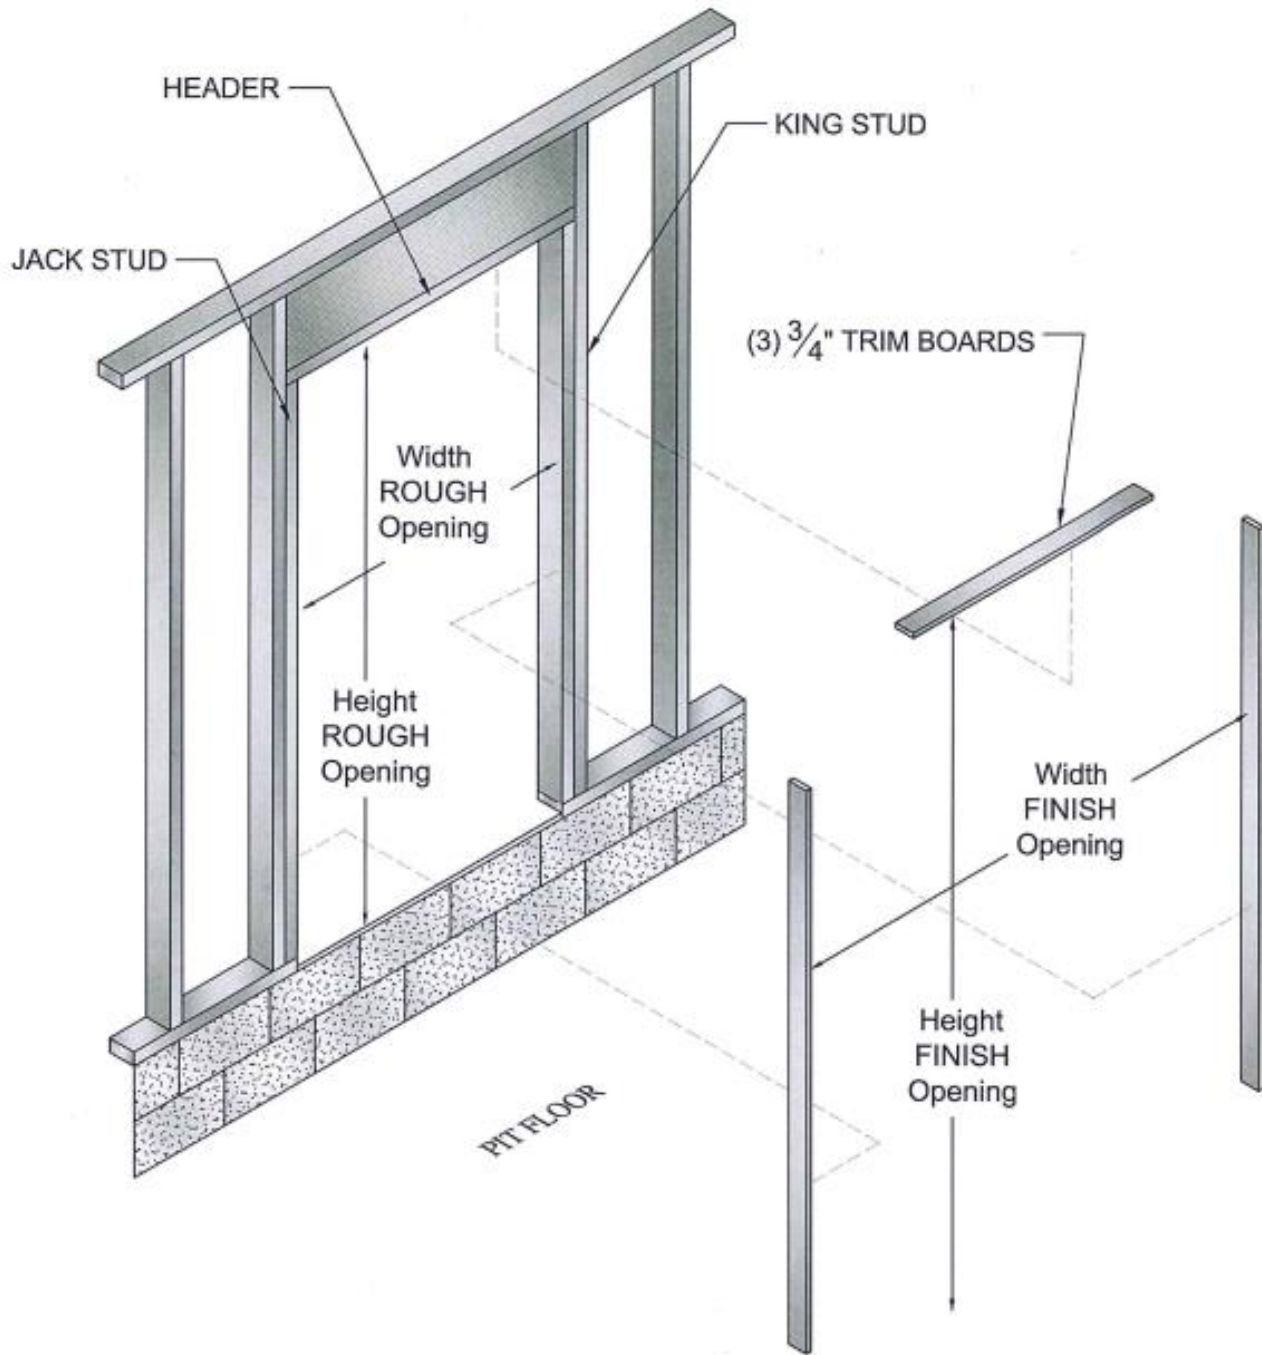

# STEEL DOOR FRAME Specification & Installation

WIDTH OF DOOR FRAME	ROUGH Opening	FINISH Opening	HEIGHT OF DOOR FRAME	ROUGH Opening	FINISH Opening
	NO Trim Boards	with Trim Boards		NO Trim Boards	with Trim Boards
30"	38	36 1/2"	80	84 3/4"	84
32"	40	38 1/2"		88 3/4"	88
34"	42	40 1/2"		100 3/4"	100
36"	44	42 1/2"			