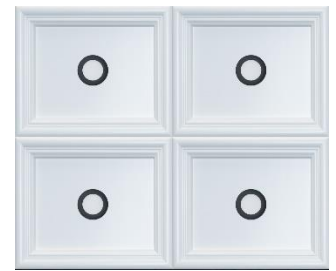

ACCREDITED
HOME ELEVATOR COMPANY

Avalon 4 Panel Cab

CLASSIC RECESSED PANEL DESIGN

Classic recessed panel design in a 4-panel configuration.

Offered in standard choices of oak, birch, or maple with matching wood handrail.

STANDARD FEATURES TITLE

- Flat Ceiling with 2 Recessed Lights
- Oak or Maple
- Brushed Stainless Handrail
- Brushed Stainless Steel car operating panel and Hall stations

Optional custom hardwoods, panel inserts and decorative appliques available

Ceiling Fixtures:

Flat Two-Light Ceiling

Flat Four-Light Ceiling

Tray Ceiling

Coffered Ceiling

Automatic Side Slides:

3-Speed Side Slides

Stainless Steel

Glass

Black

White

2-Speed Side Slides

Stainless Steel

Glass

Black

White