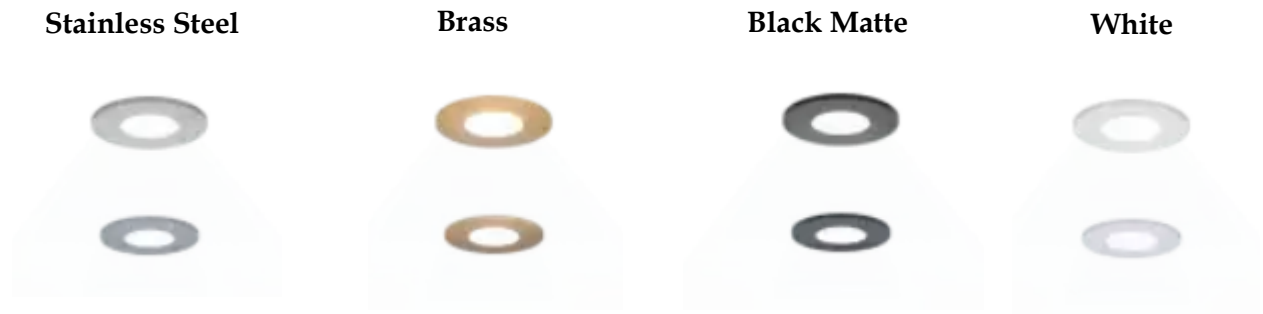

Lighting Fixtures:

Two-Recessed Lights