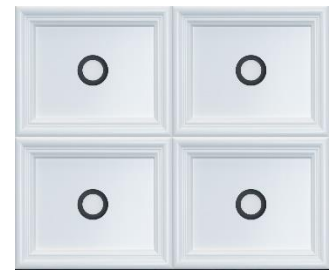

ACCREDITED
HOME ELEVATOR COMPANY

Avalon 3 Panel Cab

CLASSIC RECESSED PANEL DESIGN

Classic recessed panel design in a 3-panel configuration.

Offered in standard choices of oak or maple.

STANDARD FEATURES TITLE

- Flat Ceiling with 2 Recessed Lights
- Oak or Maple
- Brushed Stainless Handrail
- Brushed Stainless Steel car operating panel and Hall stations

Optional custom hardwoods, panel inserts and decorative appliqués available

Ceiling Fixtures:

Flat Two-Light Ceiling

Flat Four-Light Ceiling

Tray Ceiling

Coffered Ceiling

Automatic Side Slides:

3-Speed Side Slides

Stainless Steel

Glass

Black

White

2-Speed Side Slides

Stainless Steel

Glass

Black

White