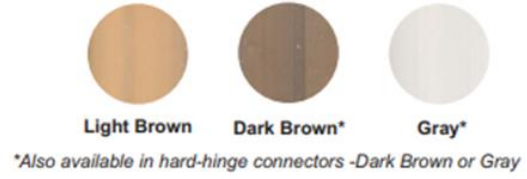

Panel Connectors