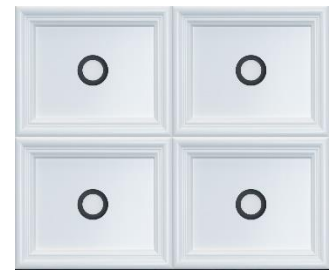

ACCREDITED
HOME ELEVATOR COMPANY

Avalon 4 Panel Cab

CLASSIC RECESSED PANEL DESIGN

Classic recessed panel design in a 4-panel configuration.

Offered in standard choices of oak or maple.

STANDARD FEATURES TITLE

- Flat Ceiling with 2 Recessed Lights
- Oak or Maple
- Brushed Stainless Handrail
- Brushed Stainless Steel car operating panel and Hall stations

Optional custom hardwoods, panel inserts and decorative appliqués available

Ceiling Fixtures:

Flat Two-Light Ceiling

Flat Four-Light Ceiling

Tray Ceiling

Coffered Ceiling

Automatic Side Slides:

3-Speed Side Slides

Stainless Steel

Glass

Black

White

2-Speed Side Slides

Stainless Steel

Glass

Black

White