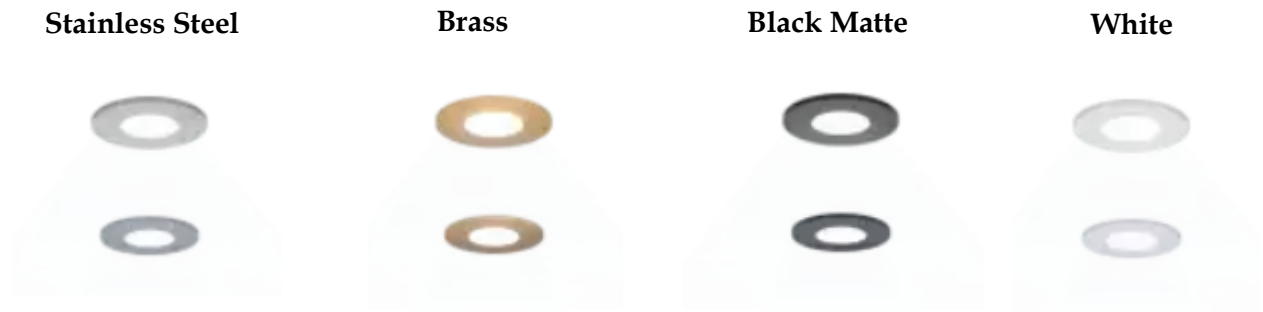

Lighting Fixtures:

Two-Recessed Lights