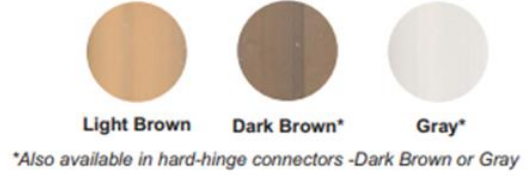

Panel Connectors