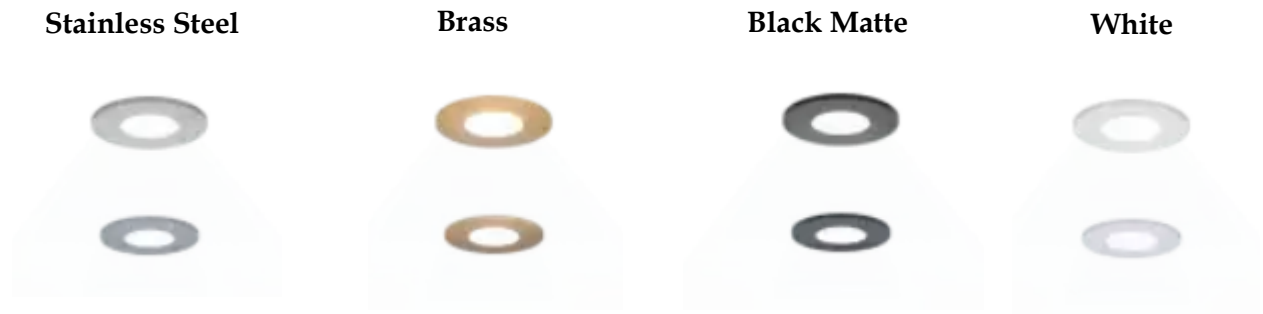

**** Fixtures shown in upgraded Matte Black Bronze & 4-Light Tray Ceiling ****

Handrail Options:

Round Stainless-Steel

Round Black Matte

Round Brass

Flat Stainless-Steel

COP & Hall Call Options:

Stainless Steel

Brass

Black Matte

Digital COP
& Position Indicator

Access Keypad

Stainless Steel
Momentary Key

Lighting Fixtures:

Two-Recessed Lights

Four-Recessed Lights