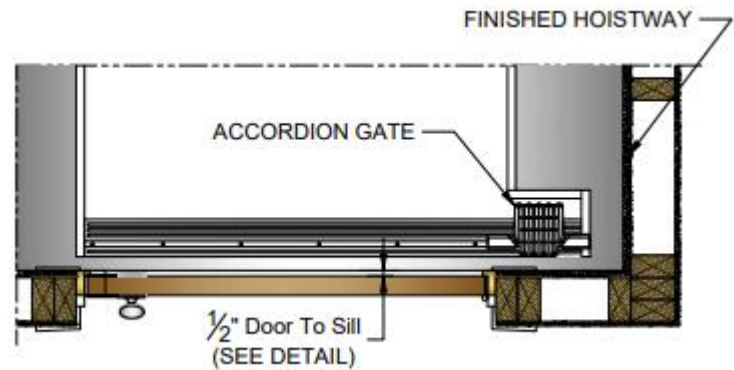

ACCREDITED
HOME ELEVATOR COMPANY

DOOR LOCK SET BACK KIT Specifications

Notes:

- 2 1/4" Door Jam with 1/2" stop, set flush to the inside edge of the hoistway.
- 1 3/4" Solid Core Door mounted to door jam and installed prior to installation.
- Door Knob Options: Contact your project manager for more details.