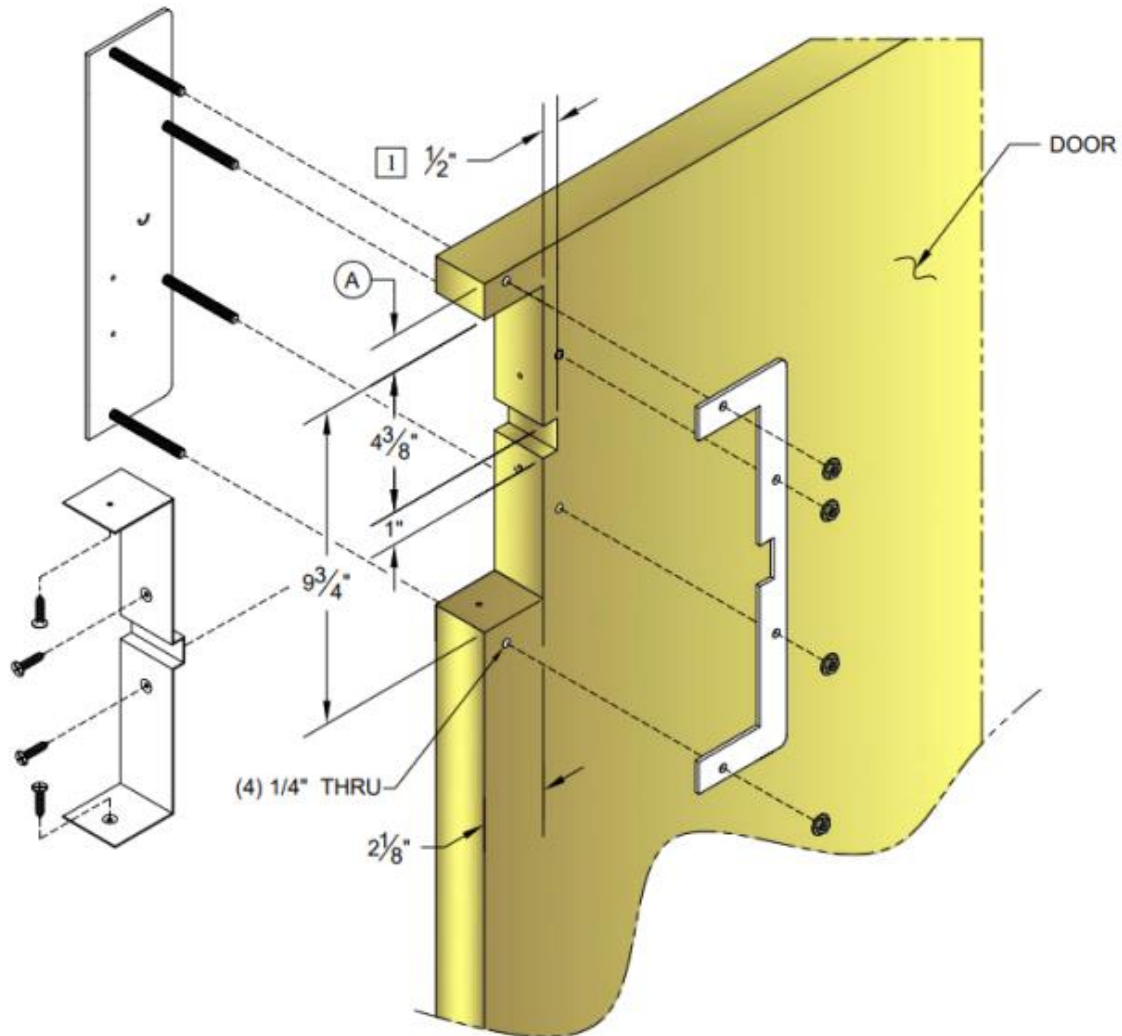

ACCREDITED
HOME ELEVATOR COMPANY

DOOR LOCK SET BACK KIT Specifications

Door Height	A
80"	2"
84"	5"
96"	17"

Accredited Home Elevator Company

www.accelelevator.com (800) 488 5905

AHE | 127 S Main Street Barnegat, NJ 08005 | marketing@accelelevator.com