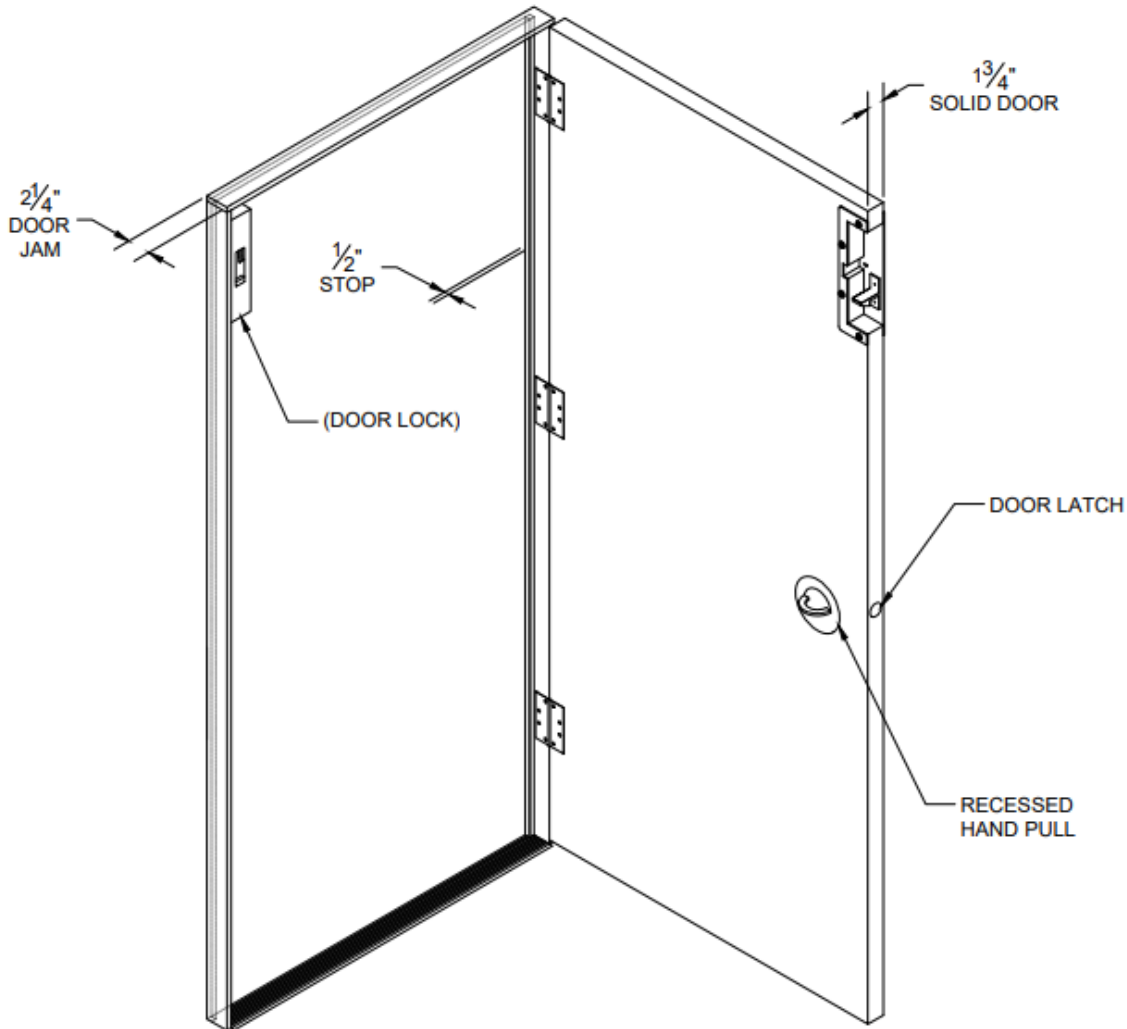

ACCREDITED
HOME ELEVATOR COMPANY

DOOR LOCK SET BACK KIT Specifications

Notes:

- 2 1/4" Door Jam with 1/2" stop, set flush to the inside edge of the hoistway.
- 1 3/4" Solid Core Door mounted to door jam and installed prior to installation.
- Door Knob Options: Contact your project manager for more details.